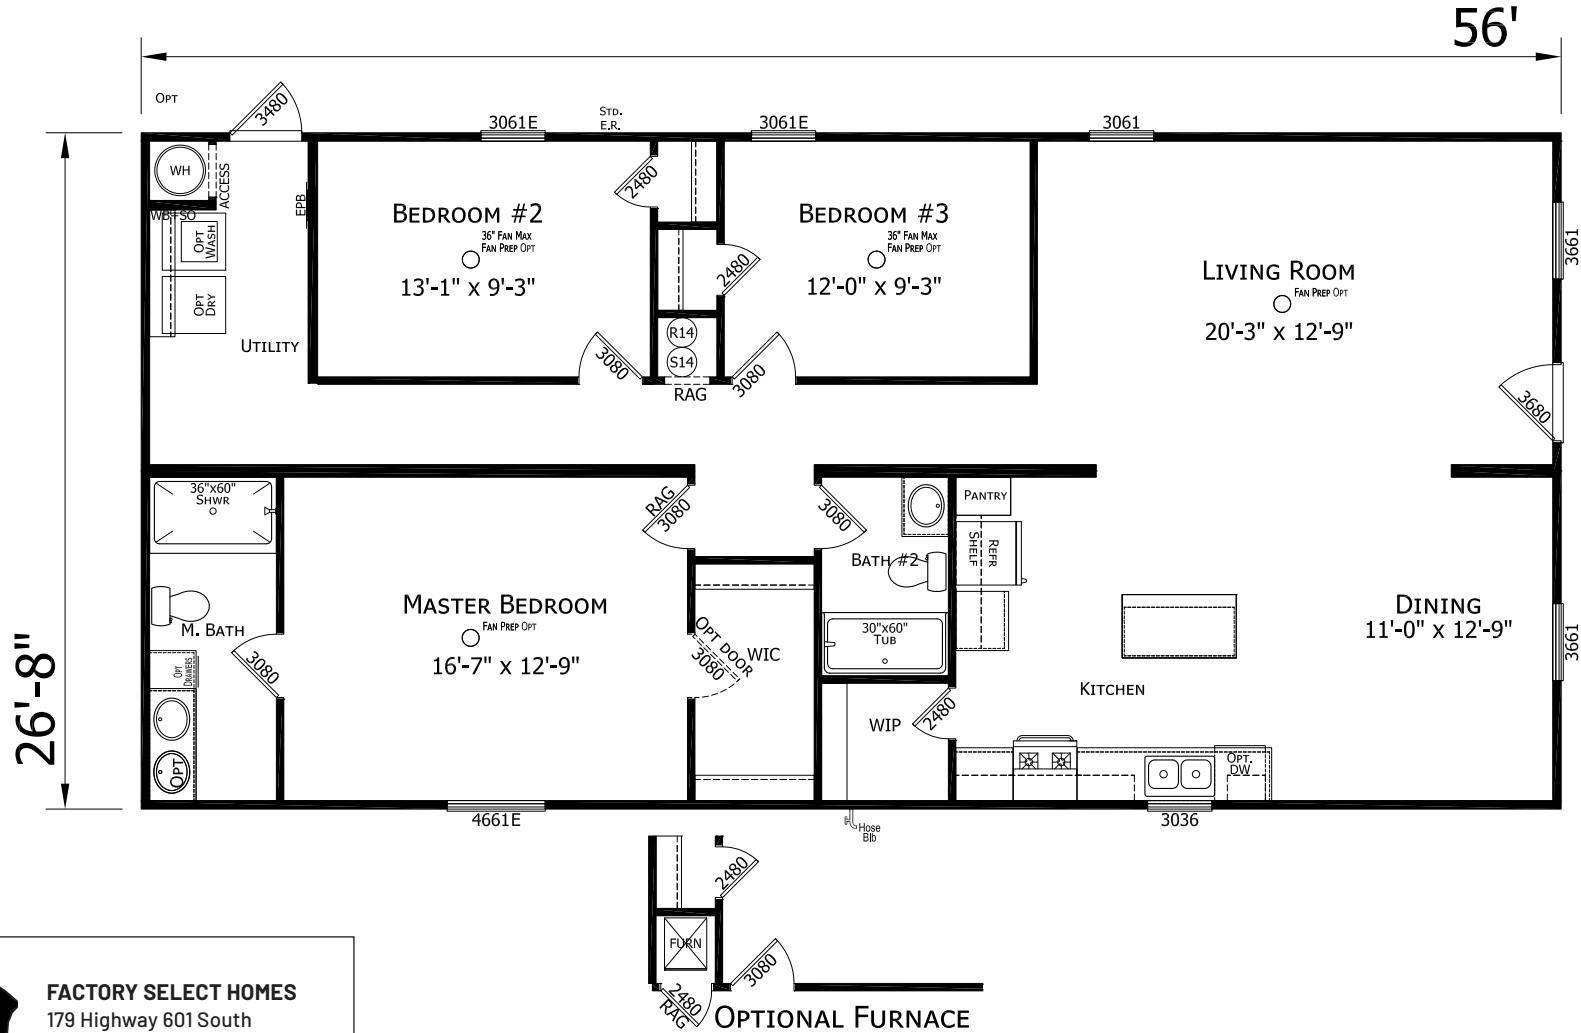

Magwood

Prime Series

1,494 SQ. FT. (Approximate) 3 Bedroom, 2 Bath

Last Updated: 6-21-24

FACTORY SELECT HOMES
179 Highway 601 South
Lugoff, SC 29078

SelectMobileHomes.com | 1-800-706-1701

IMPORTANT: Alta Cima Corp reserves the right to modify, cancel or substitute products or features of this event at any time without prior notice or obligation. Pictures and other promotional materials are representative and may depict or contain floor plans, square footages, elevations, options, upgrades, extra design features, decorations, floor coverings, specialty light fixtures, custom paint and wall coverings, window treatments, landscaping, sound and alarm systems, furnishings, appliances, and other designer/decorator features and amenities that are not included as part of the home and/or may not be available at all locations. Home, pricing and community information is subject to change, and homes to prior sale, at any time without notice or obligation. ©2020 Alta Cima Corp. All rights reserved.