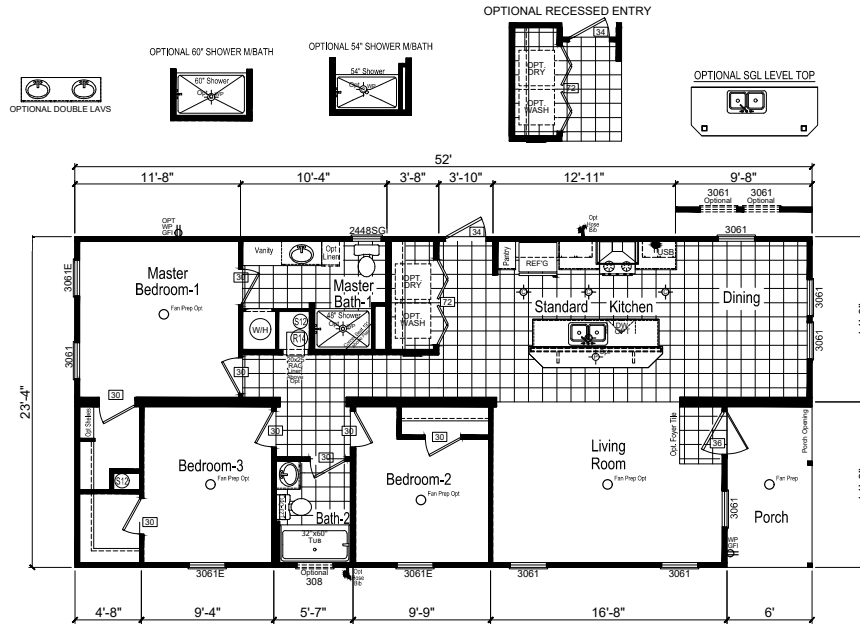

McBell

Signature Series

1,213 SQ. FT. (Approximate) 3 Bedrooms, 2 Baths

Last Updated: 8-6-21

Note: Room Sizes Include Wall Dimensions And Are Not Indicative of True Net Dimensions

(Optional Reversed Floor Plan Available)