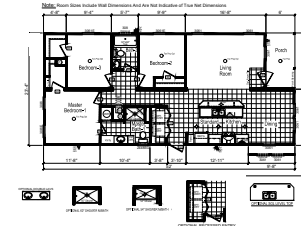

McBell

Signature Series

1,213 SQ. FT. (Approximate) 3 Bedrooms, 2 Baths

Last Updated: 8-6-21

Note: Room Sizes Include Wall Dimensions And Are Not Indicative of True Net Dimensions

(Optional Reversed Floor Plan Available)