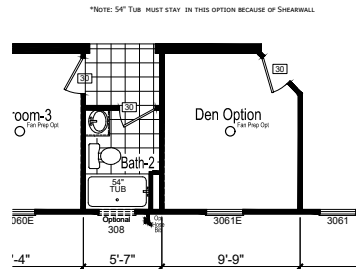

McBell

Signature Series

1,213 SQ. FT. (Approximate) 3 Bedrooms, 2 Baths

Last Updated: 8-6-21

Note: Room Sizes Include Wall Dimensions And Are Not Indicative of True Net Dimensions

(Optional Reversed Floor Plan Available)