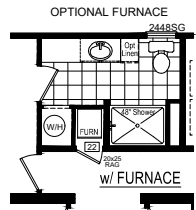

McBell

Signature Series

1,213 SQ. FT. (Approximate) 3 Bedrooms, 2 Baths

Last Updated: 8-6-21

Note: Room Sizes Include Wall Dimensions And Are Not Indicative of True Net Dimensions

(Optional Reversed Floor Plan Available)