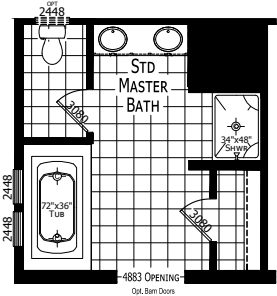

McNeff

Cypress Series

2,071 SQ. FT. (Approximate) 3 Bedroom, 2 Bath

Last Updated: 12-2-20

FACTORY SELECT HOMES
179 Highway 601 South
Lugoff, SC 29078

SelectMobileHomes.com | 1-800-706-1701

IMPORTANT: Alta Cima Corp reserves the right to modify, cancel or substitute products or features of this event at any time without prior notice or obligation. Pictures and other promotional materials are representative and may depict or contain floor plans, square footages, elevations, options, upgrades, extra design features, decorations, floor coverings, specialty light fixtures, custom paint and wall coverings, window treatments, landscaping, sound and alarm systems, furnishings, appliances, and other designer/decorator features and amenities that are not included as part of the home and/or may not be available at all locations. Home, pricing and community information is subject to change, and homes to prior sale, at any time without notice or obligation. ©2020 Alta Cima Corp. All rights reserved.