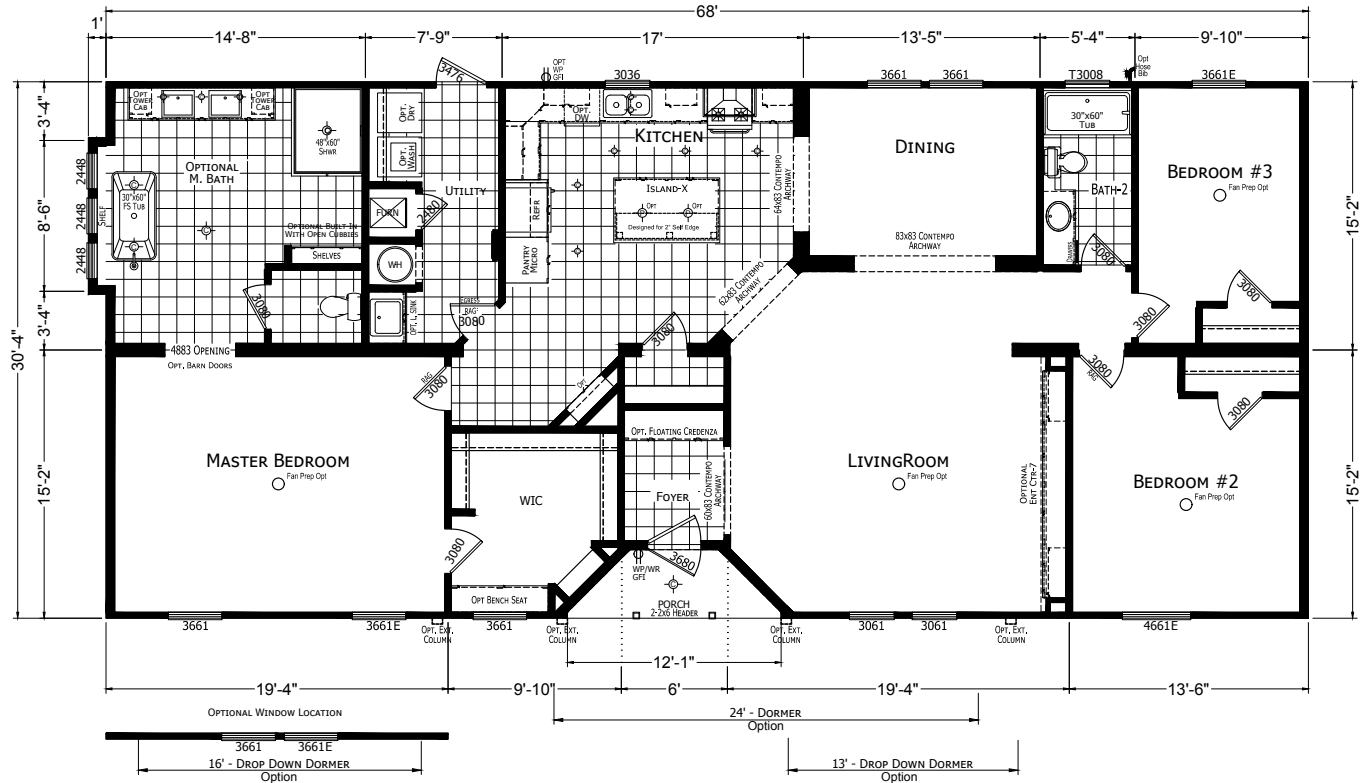

McNeff

Cypress Series

2,071 SQ. FT. (Approximate) 3 Bedroom, 2 Bath

Last Updated: 12-2-20

FACTORY SELECT HOMES
179 Highway 601 South
Lugoff, SC 29078

SelectMobileHomes.com | 1-800-706-1701

IMPORTANT: Alta Cima Corp reserves the right to modify, cancel or substitute products or features of this event at any time without prior notice or obligation. Pictures and other promotional materials are representative and may depict or contain floor plans, square footages, elevations, options, upgrades, extra design features, decorations, floor coverings, specialty light fixtures, custom paint and wall coverings, window treatments, landscaping, sound and alarm systems, furnishings, appliances, and other designer/decorator features and amenities that are not included as part of the home and/or may not be available at all locations. Home, pricing and community information is subject to change, and homes to prior sale, at any time without notice or obligation. ©2020 Alta Cima Corp. All rights reserved.