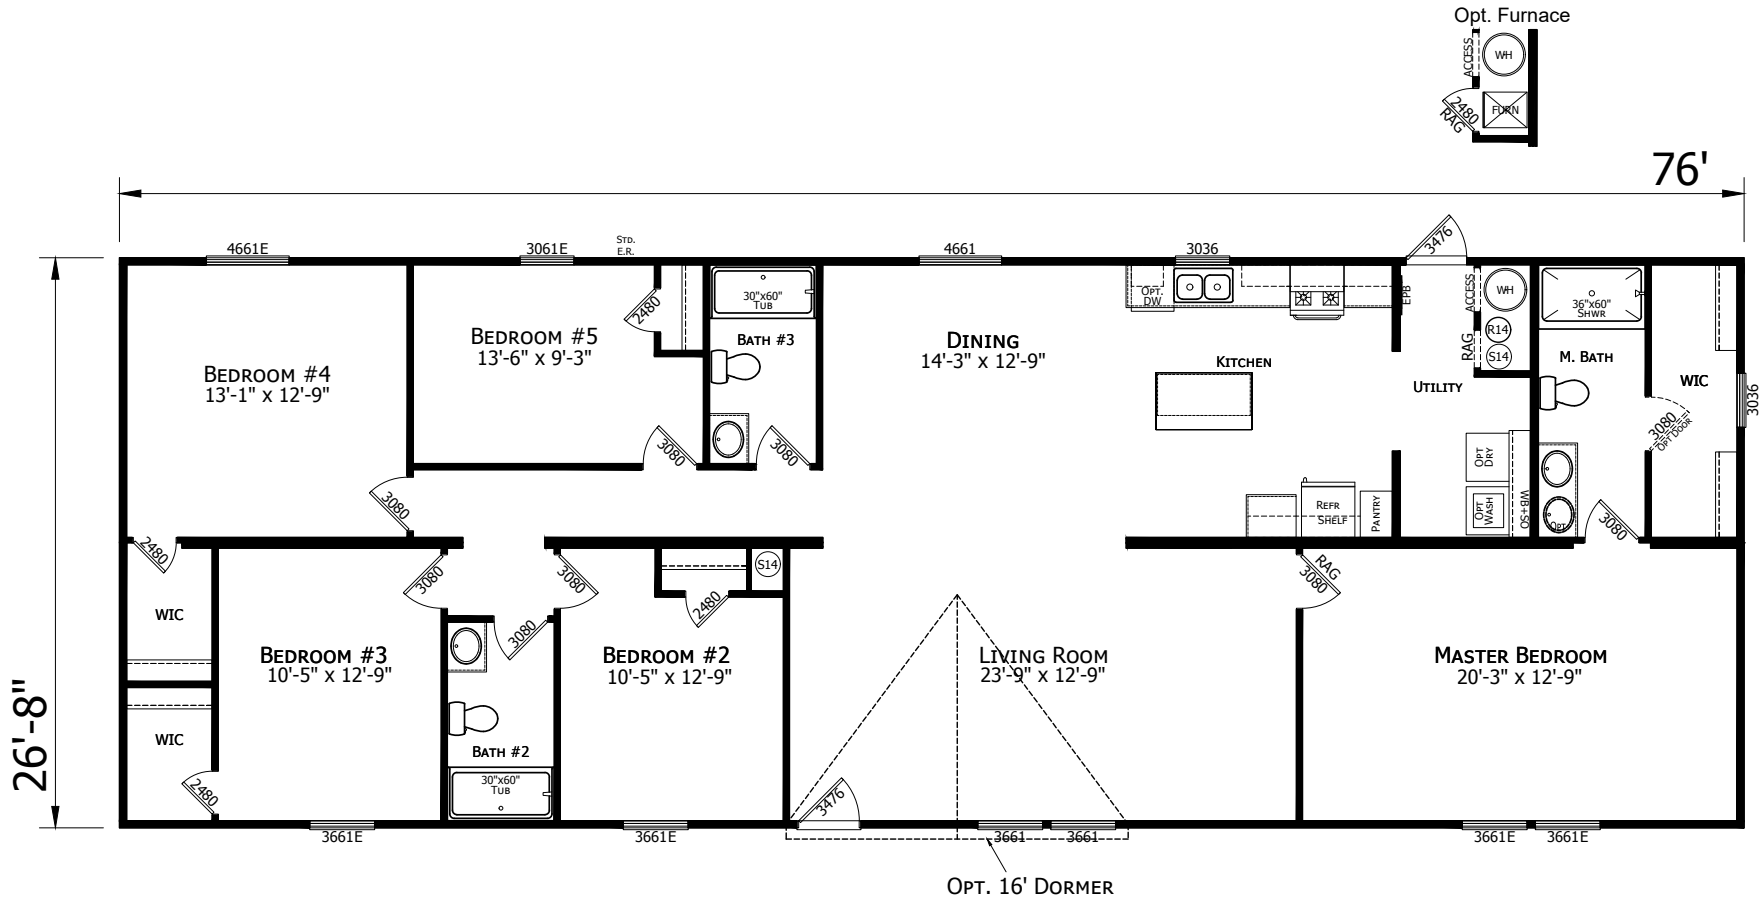

Monetta

Lake Manor Series

2,027 SQ. FT. (Approximate) 5 Bedroom, 3 Bath

Last Updated: 12-20-23

FACTORY SELECT HOMES
179 Highway 601 South
Lugoff, SC 29078

SelectMobileHomes.com | 1-800-706-1701

IMPORTANT: Alta Cima Corp reserves the right to modify, cancel or substitute products or features of this event at any time without prior notice or obligation. Pictures and other promotional materials are representative and may depict or contain floor plans, square footages, elevations, options, upgrades, extra design features, decorations, floor coverings, specialty light fixtures, custom paint and wall coverings, window treatments, landscaping, sound and alarm systems, furnishings, appliances, and other designer/decorator features and amenities that are not included as part of the home and/or may not be available at all locations. Home, pricing and community information is subject to change, and homes to prior sale, at any time without notice or obligation. ©2020 Alta Cima Corp. All rights reserved.