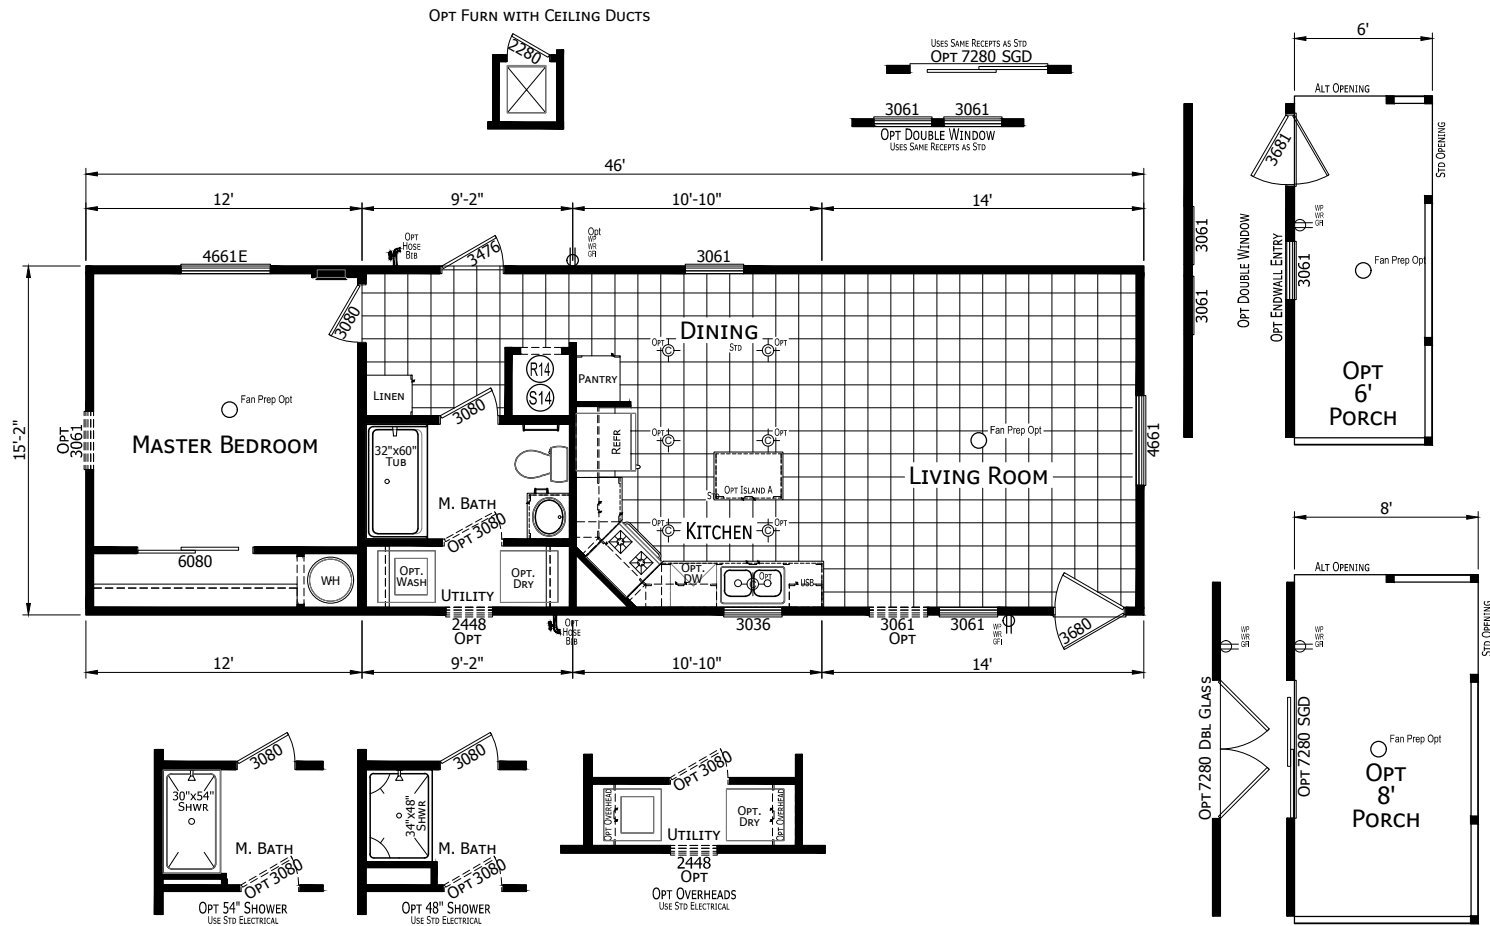

Myrtle

Trinity Series

697 SQ. FT. (Approximate) 1 Bedroom, 1 Bath

Last Updated: 12-2-20

FACTORY SELECT HOMES
179 Highway 601 South
Lugoff, SC 29078

SelectMobileHomes.com | 1-800-706-1701

IMPORTANT: Alta Cima Corp reserves the right to modify, cancel or substitute products or features of this event at any time without prior notice or obligation. Pictures and other promotional materials are representative and may depict or contain floor plans, square footages, elevations, options, upgrades, extra design features, decorations, floor coverings, specialty light fixtures, custom paint and wall coverings, window treatments, landscaping, sound and alarm systems, furnishings, appliances, and other designer/decorator features and amenities that are not included as part of the home and/or may not be available at all locations. Home, pricing and community information is subject to change, and homes to prior sale, at any time without notice or obligation. ©2020 Alta Cima Corp. All rights reserved.