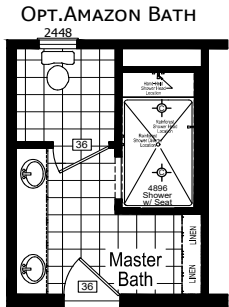

Peabody

Willow Series

2,062 SQ. FT. (Approximate) 3 Bedroom, 2 Bath

Last Updated: 12-2-20

FACTORY SELECT HOMES
179 Highway 601 South
Lugoff, SC 29078

SelectMobileHomes.com | 1-800-706-1701

IMPORTANT: Alta Cima Corp reserves the right to modify, cancel or substitute products or features of this event at any time without prior notice or obligation. Pictures and other promotional materials are representative and may depict or contain floor plans, square footages, elevations, options, upgrades, extra design features, decorations, floor coverings, specialty light fixtures, custom paint and wall coverings, window treatments, landscaping, sound and alarm systems, furnishings, appliances, and other designer/decorator features and amenities that are not included as part of the home and/or may not be available at all locations. Home, pricing and community information is subject to change, and homes to prior sale, at any time without notice or obligation. ©2020 Alta Cima Corp. All rights reserved.