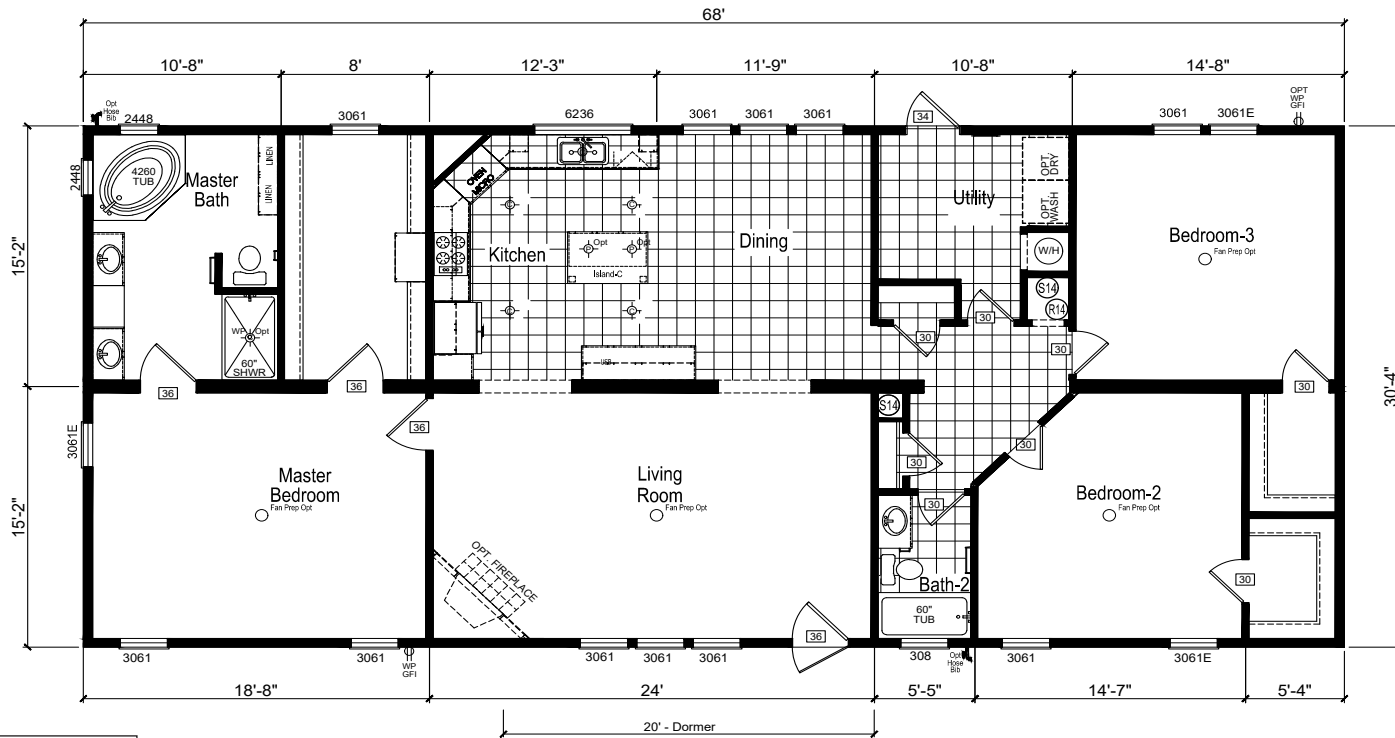

Peabody

Willow Series

2,062 SQ. FT. (Approximate) 3 Bedroom, 2 Bath

Last Updated: 12-2-20

FACTORY SELECT HOMES
179 Highway 601 South
Lugoff, SC 29078

SelectMobileHomes.com | 1-800-706-1701

IMPORTANT: Alta Cima Corp reserves the right to modify, cancel or substitute products or features of this event at any time without prior notice or obligation. Pictures and other promotional materials are representative and may depict or contain floor plans, square footages, elevations, options, upgrades, extra design features, decorations, floor coverings, specialty light fixtures, custom paint and wall coverings, window treatments, landscaping, sound and alarm systems, furnishings, appliances, and other designer/decorator features and amenities that are not included as part of the home and/or may not be available at all locations. Home, pricing and community information is subject to change, and homes to prior sale, at any time without notice or obligation. ©2020 Alta Cima Corp. All rights reserved.