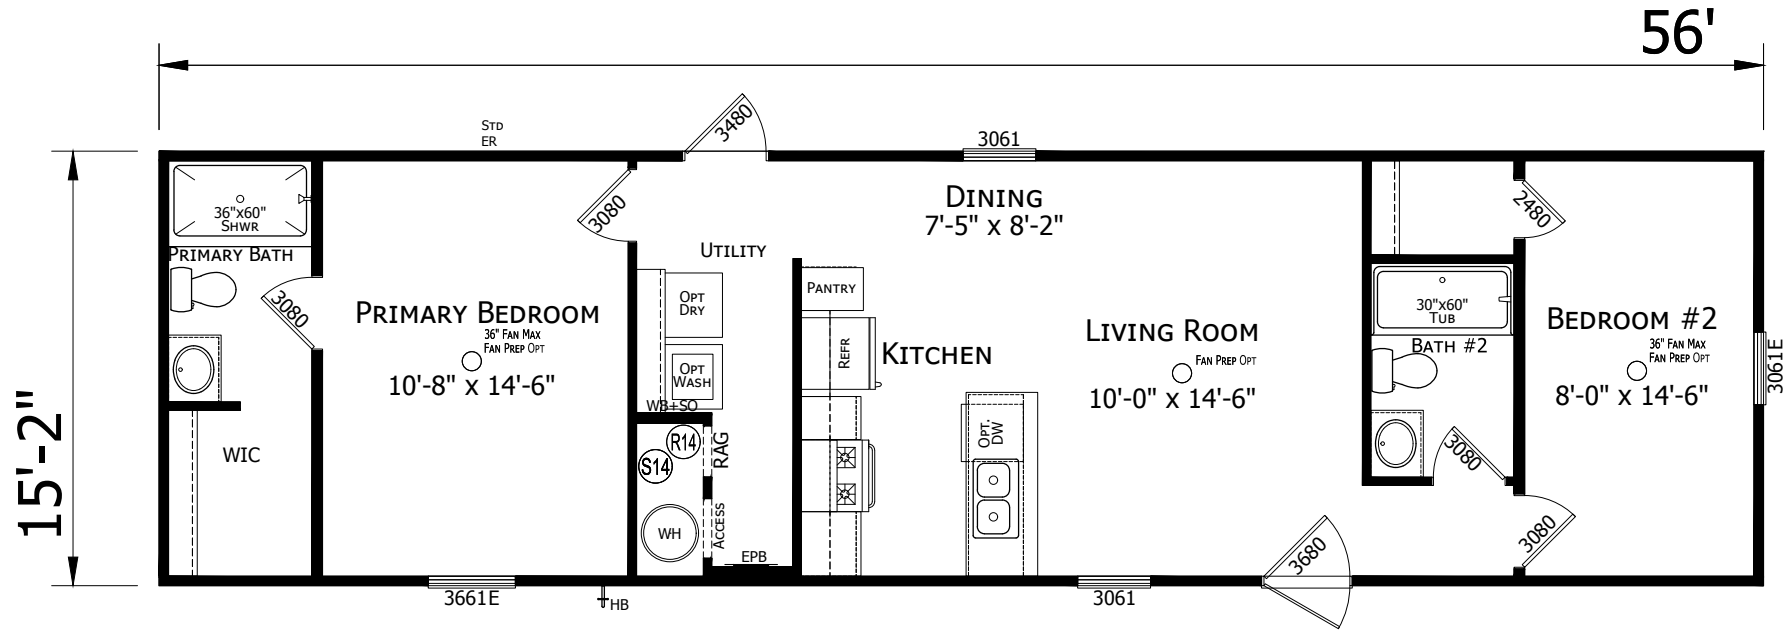

# Renne

Prime Series

849 SQ. FT. (Approximate) 2 Bedroom, 2 Bath

Last Updated: 6-21-24

OPT. FURNACE

**FACTORY SELECT HOMES**  
179 Highway 601 South  
Lugoff, SC 29078

SelectMobileHomes.com | 1-800-706-1701