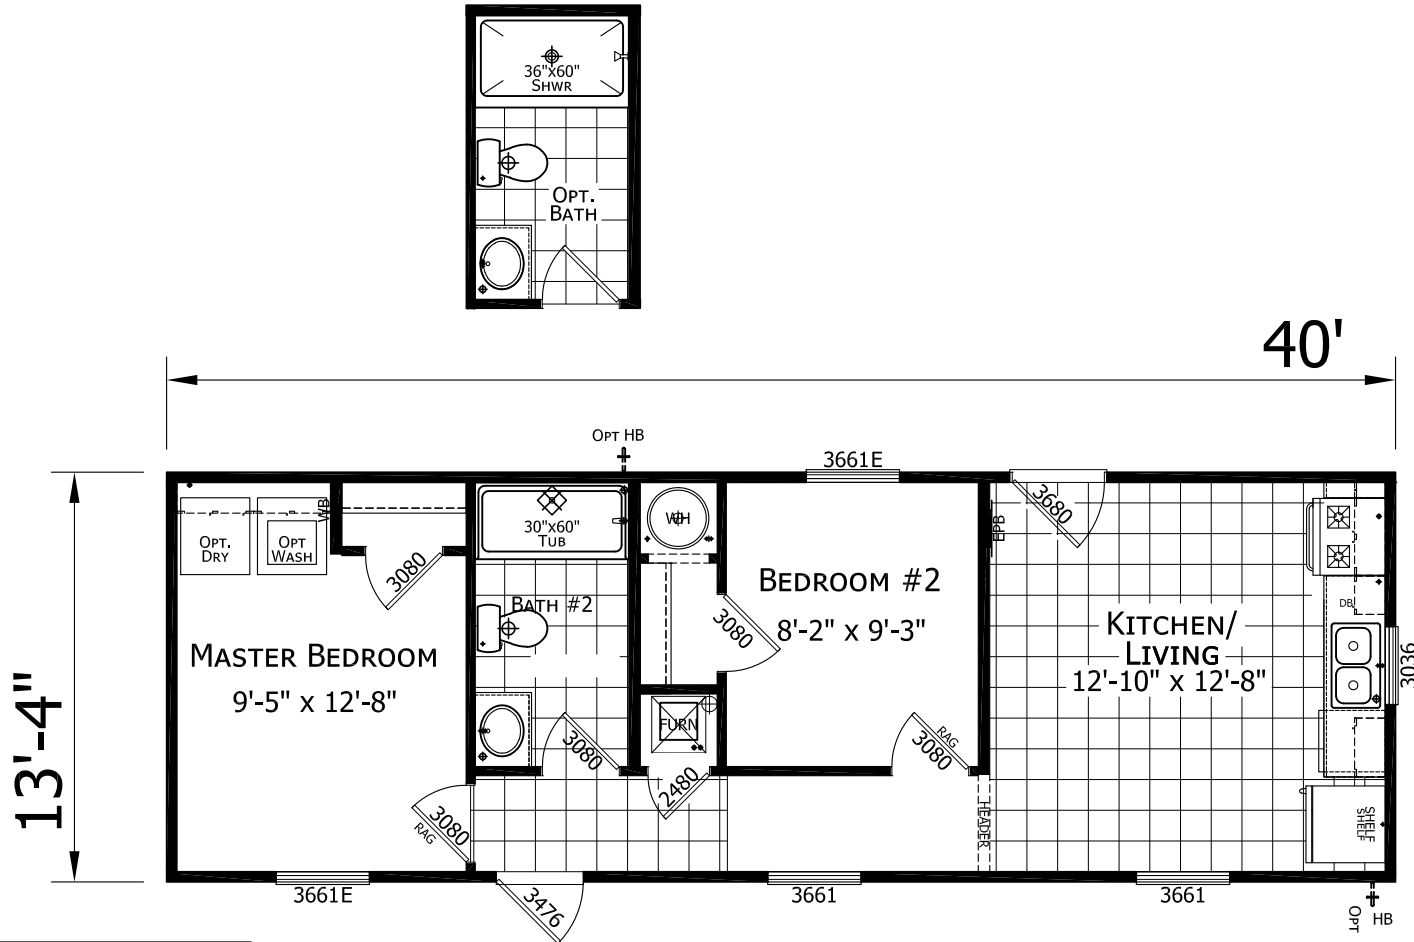

Renwer

Dutch Elite Series

533 SQ. FT. (Approximate) 2 Bedroom, 1 Bath

Last Updated: 12-9-24

FACTORY SELECT HOMES

179 Highway 601 South
Lugoff, SC 29078

SelectMobileHomes.com | 1-800-706-1701

IMPORTANT: Alta Cima Corp reserves the right to modify, cancel or substitute products or features of this event at any time without prior notice or obligation. Pictures and other promotional materials are representative and may depict or contain floor plans, square footages, elevations, options, upgrades, extra design features, decorations, floor coverings, specialty light fixtures, custom paint and wall coverings, window treatments, landscaping, sound and alarm systems, furnishings, appliances, and other designer/decorator features and amenities that are not included as part of the home and/or may not be available at all locations. Home, pricing and community information is subject to change, and homes to prior sale, at any time without notice or obligation. ©2020 Alta Cima Corp. All rights reserved.