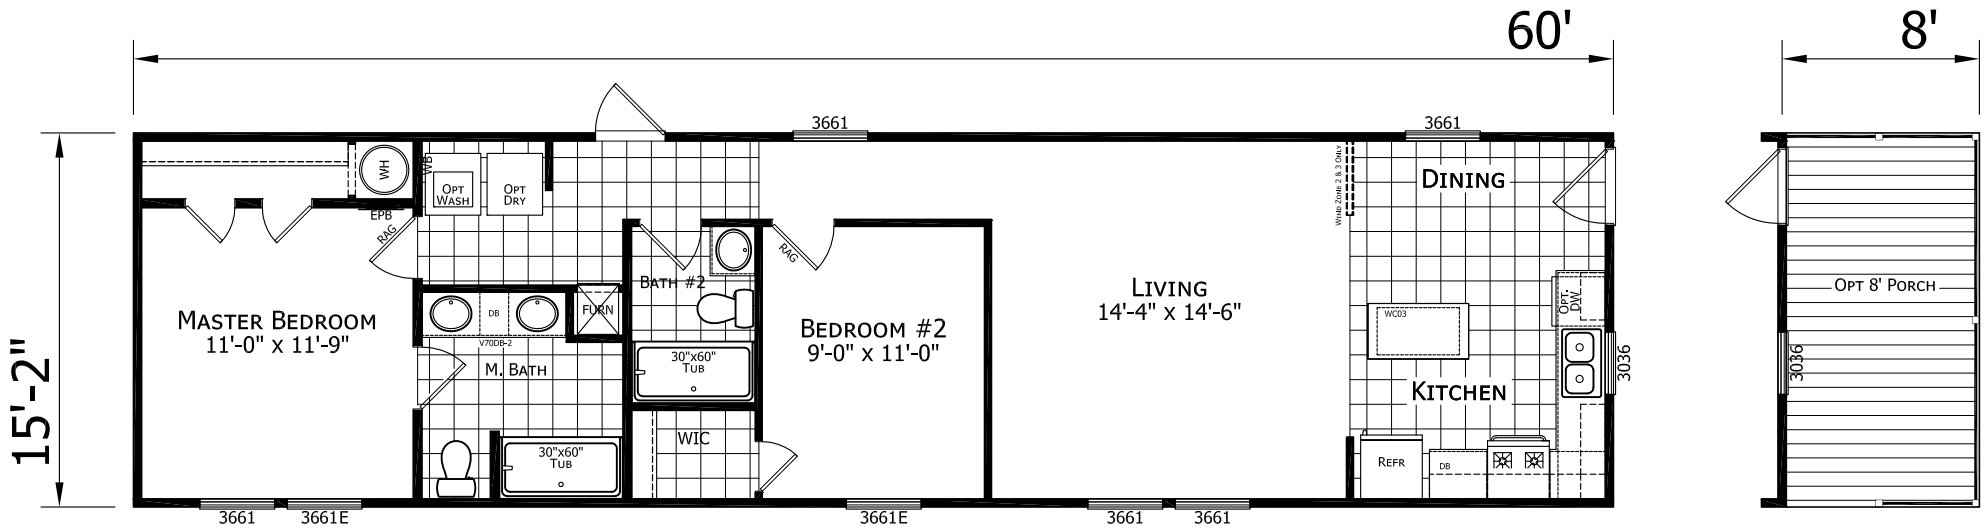

Reynolds

Dutch Elite Series

908 SQ. FT. (Approximate) 2 Bedroom, 2 Bath

Last Updated: 12-9-24

FACTORY SELECT HOMES
 179 Highway 601 South
 Lugoff, SC 29078

SelectMobileHomes.com | 1-800-706-1701

IMPORTANT: Alta Cima Corp reserves the right to modify, cancel or substitute products or features of this event at any time without prior notice or obligation. Pictures and other promotional materials are representative and may depict or contain floor plans, square footages, elevations, options, upgrades, extra design features, decorations, floor coverings, specialty light fixtures, custom paint and wall coverings, window treatments, landscaping, sound and alarm systems, furnishings, appliances, and other designer/decorator features and amenities that are not included as part of the home and/or may not be available at all locations. Home, pricing and community information is subject to change, and homes to prior sale, at any time without notice or obligation. ©2020 Alta Cima Corp. All rights reserved.