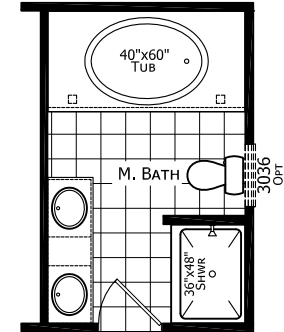

Rockingham

Dutch Elite Series

1,173 SQ. FT. (Approximate) 3 Bedroom, 2 Bath

Last Updated: 12-9-24

OPT GLAMOUR BATH

FACTORY SELECT HOMES
179 Highway 601 South
Lugoff, SC 29078

SelectMobileHomes.com | 1-800-706-1701