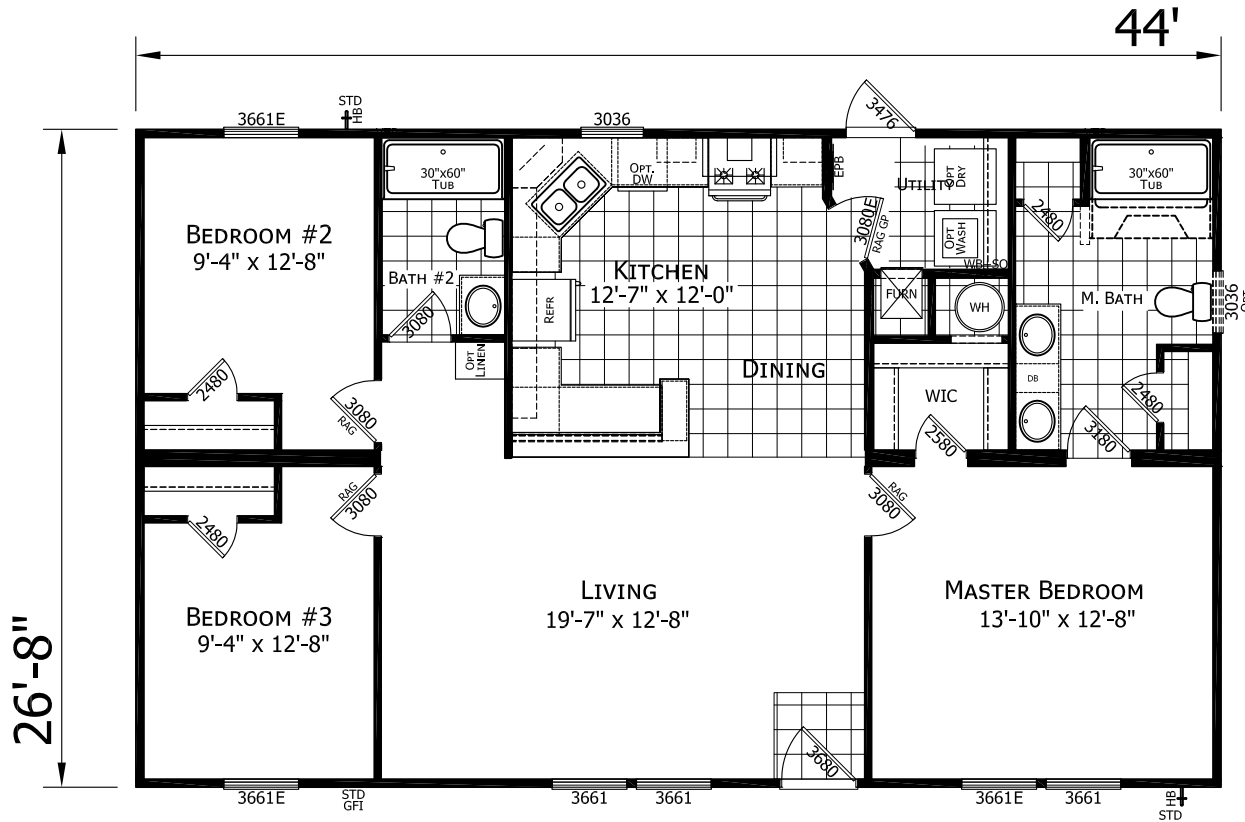

Rockingham

Dutch Elite Series

1,173 SQ. FT. (Approximate) 3 Bedroom, 2 Bath

Last Updated: 12-9-24

OPT GLAMOUR BATH

FACTORY SELECT HOMES
179 Highway 601 South
Lugoff, SC 29078

SelectMobileHomes.com | 1-800-706-1701