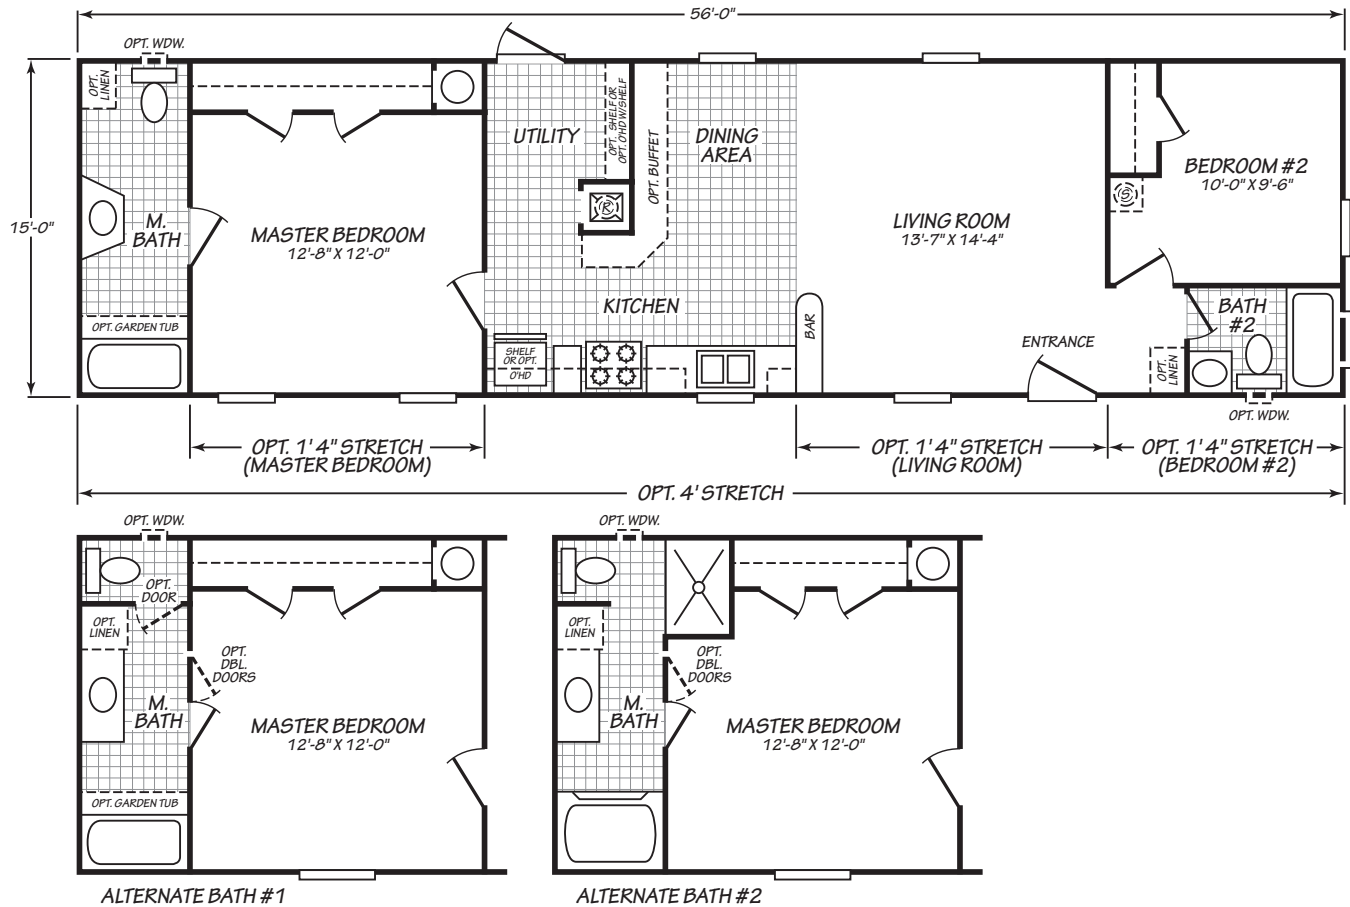

Roebuck

Keystone Series

840 SQ. FT. (Approximate) 2 Bedroom, 2 Bath

Last Updated: 5-31-22

FACTORY SELECT HOMES
179 Highway 601 South
Lugoff, SC 29078

SelectMobileHomes.com | 1-800-706-1701

IMPORTANT: Alta Cima Corp reserves the right to modify, cancel or substitute products or features of this event at any time without prior notice or obligation. Pictures and other promotional materials are representative and may depict or contain floor plans, square footages, elevations, options, upgrades, extra design features, decorations, floor coverings, specialty light fixtures, custom paint and wall coverings, window treatments, landscaping, sound and alarm systems, furnishings, appliances, and other designer/decorator features and amenities that are not included as part of the home and/or may not be available at all locations. Home, pricing and community information is subject to change, and homes to prior sale, at any time without notice or obligation. ©2020 Alta Cima Corp. All rights reserved.