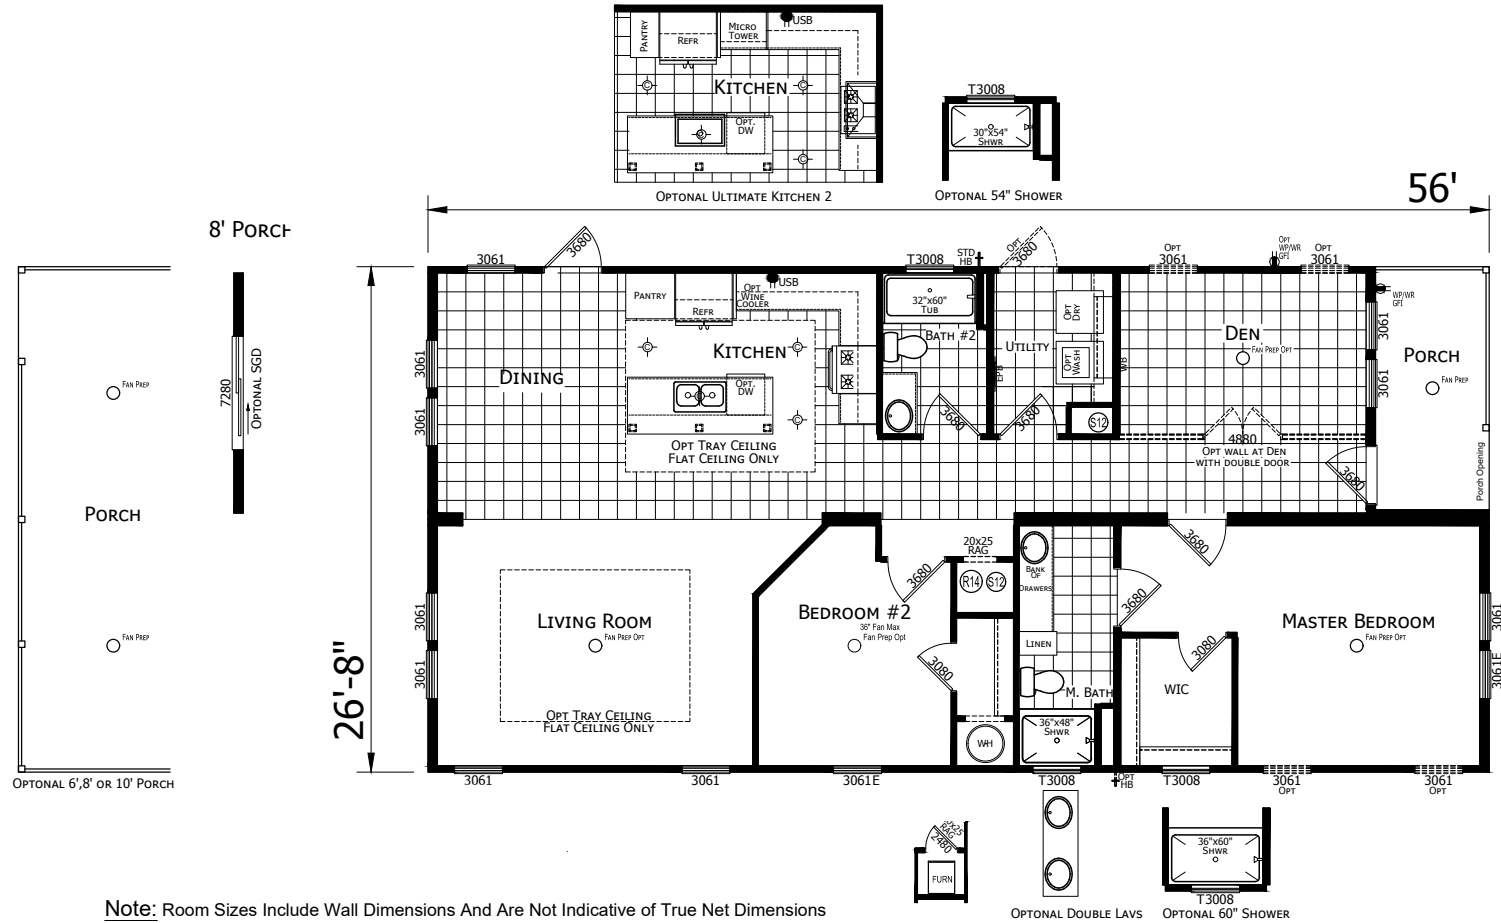

Roleson

Homes of Merit Community Series

1,416 SQ. FT. (Approximate) 2 Bedroom, 2 Bath

Last Updated: 10-24-23

Note: Room Sizes Include Wall Dimensions And Are Not Indicative of True Net Dimensions

FACTORY SELECT HOMES
179 Highway 601 South
Lugoff, SC 29078