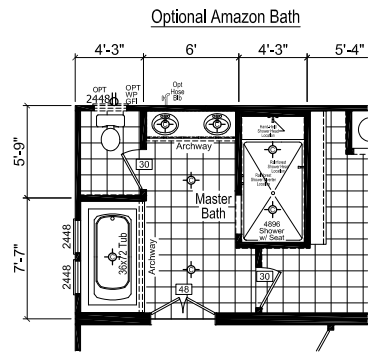

Rosalita

Cypress Series

1,707 SQ. FT. (Approximate) 3 Bedroom, 2 Bath

Last Updated: 4-13-21

Optional Island Single Level

Note: Room Sizes Include Wall Dimensions And Are Not Indicative of True Net Dimensions