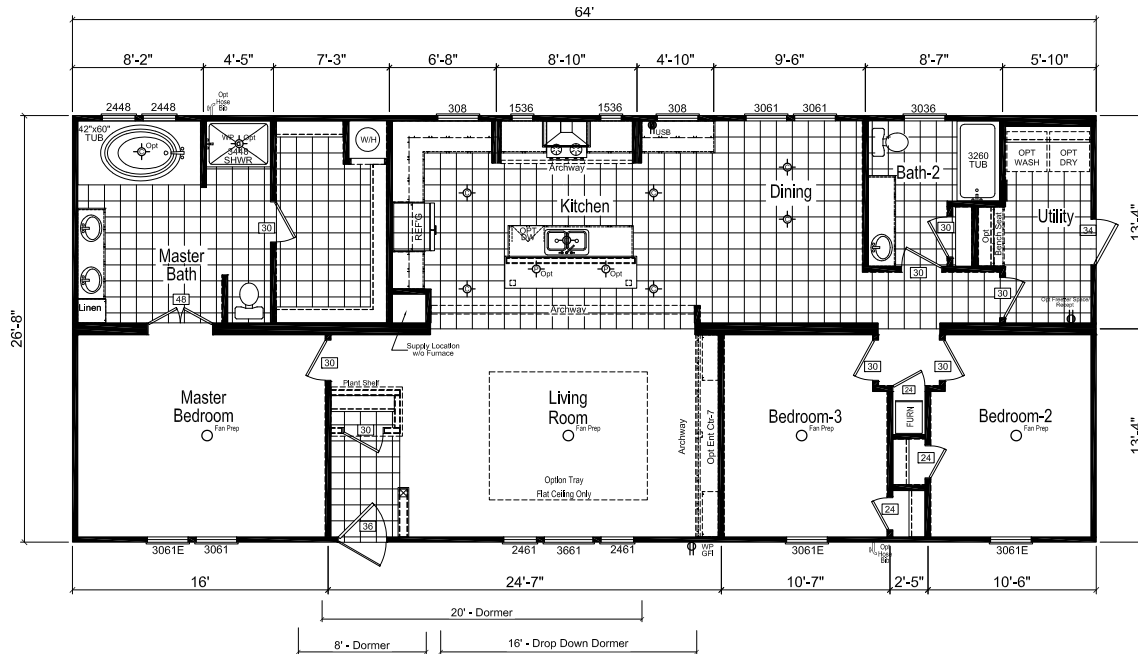

Optional Double Dormer Locations

FACTORY SELECT HOMES
179 Highway 601 South
Lugoff, SC 29078

SelectMobileHomes.com | 1-800-706-1701

IMPORTANT: Alta Cima Corp reserves the right to modify, cancel or substitute products or features of this event at any time without prior notice or obligation. Pictures and other promotional materials are representative and may depict or contain floor plans, square footages, elevations, options, upgrades, extra design features, decorations, floor coverings, specialty light fixtures, custom paint and wall coverings, window treatments, landscaping, sound and alarm systems, furnishings, appliances, and other designer/decorator features and amenities that are not included as part of the home and/or may not be available at all locations. Home, pricing and community information is subject to change, and homes to prior sale, at any time without notice or obligation. ©2020 Alta Cima Corp. All rights reserved.

MANUFACTURED BY:

I authorize Factory Select Homes to build my house, per this plan.

X _____
Customer Signature/Date