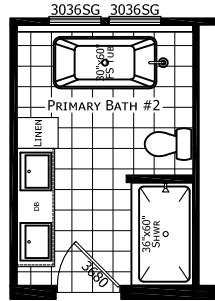

# Russell

Ironclad Series

1,813 SQ. FT. (Approximate) 3 Bedroom, 2 Bath

Last Updated: 11-12-24

**FACTORY SELECT HOMES**  
179 Highway 601 South  
Lugoff, SC 29078

SelectMobileHomes.com | 1-800-706-1701

**IMPORTANT:** Alta Cima Corp reserves the right to modify, cancel or substitute products or features of this event at any time without prior notice or obligation. Pictures and other promotional materials are representative and may depict or contain floor plans, square footages, elevations, options, upgrades, extra design features, decorations, floor coverings, specialty light fixtures, custom paint and wall coverings, window treatments, landscaping, sound and alarm systems, furnishings, appliances, and other designer/decorator features and amenities that are not included as part of the home and/or may not be available at all locations. Home, pricing and community information is subject to change, and homes to prior sale, at any time without notice or obligation. ©2020 Alta Cima Corp. All rights reserved.