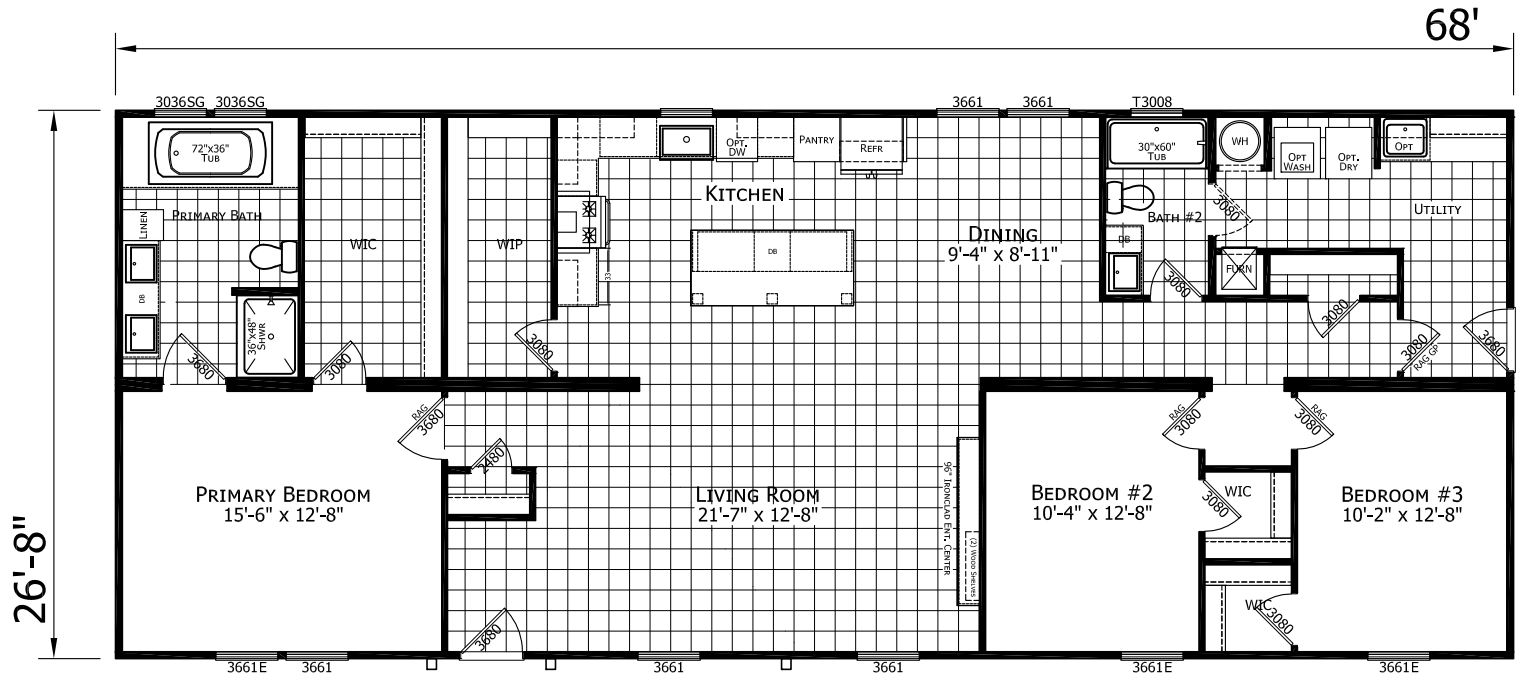

# Russell

Ironclad Series

1,813 SQ. FT. (Approximate) 3 Bedroom, 2 Bath

Last Updated: 11-12-24

**FACTORY SELECT HOMES**  
179 Highway 601 South  
Lugoff, SC 29078

SelectMobileHomes.com | 1-800-706-1701

**IMPORTANT:** Alta Cima Corp reserves the right to modify, cancel or substitute products or features of this event at any time without prior notice or obligation. Pictures and other promotional materials are representative and may depict or contain floor plans, square footages, elevations, options, upgrades, extra design features, decorations, floor coverings, specialty light fixtures, custom paint and wall coverings, window treatments, landscaping, sound and alarm systems, furnishings, appliances, and other designer/decorator features and amenities that are not included as part of the home and/or may not be available at all locations. Home, pricing and community information is subject to change, and homes to prior sale, at any time without notice or obligation. ©2020 Alta Cima Corp. All rights reserved.