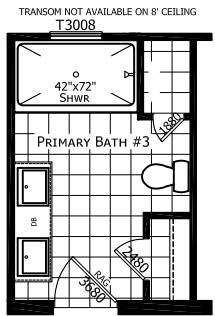

# Russell

Ironclad Series

1,813 SQ. FT. (Approximate) 3 Bedroom, 2 Bath

Last Updated: 11-12-24

**FACTORY SELECT HOMES**  
179 Highway 601 South  
Lugoff, SC 29078

SelectMobileHomes.com | 1-800-706-1701

**IMPORTANT:** Alta Cima Corp reserves the right to modify, cancel or substitute products or features of this event at any time without prior notice or obligation. Pictures and other promotional materials are representative and may depict or contain floor plans, square footages, elevations, options, upgrades, extra design features, decorations, floor coverings, specialty light fixtures, custom paint and wall coverings, window treatments, landscaping, sound and alarm systems, furnishings, appliances, and other designer/decorator features and amenities that are not included as part of the home and/or may not be available at all locations. Home, pricing and community information is subject to change, and homes to prior sale, at any time without notice or obligation. ©2020 Alta Cima Corp. All rights reserved.