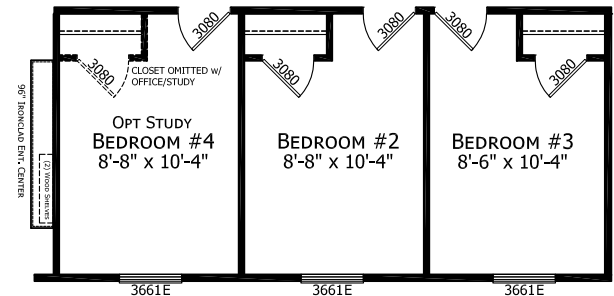

# Russell

Ironclad Series

1,813 SQ. FT. (Approximate) 3 Bedroom, 2 Bath

Last Updated: 11-12-24

**FACTORY SELECT HOMES**  
179 Highway 601 South  
Lugoff, SC 29078

SelectMobileHomes.com | 1-800-706-1701

**IMPORTANT:** Alta Cima Corp reserves the right to modify, cancel or substitute products or features of this event at any time without prior notice or obligation. Pictures and other promotional materials are representative and may depict or contain floor plans, square footages, elevations, options, upgrades, extra design features, decorations, floor coverings, specialty light fixtures, custom paint and wall coverings, window treatments, landscaping, sound and alarm systems, furnishings, appliances, and other designer/decorator features and amenities that are not included as part of the home and/or may not be available at all locations. Home, pricing and community information is subject to change, and homes to prior sale, at any time without notice or obligation. ©2020 Alta Cima Corp. All rights reserved.