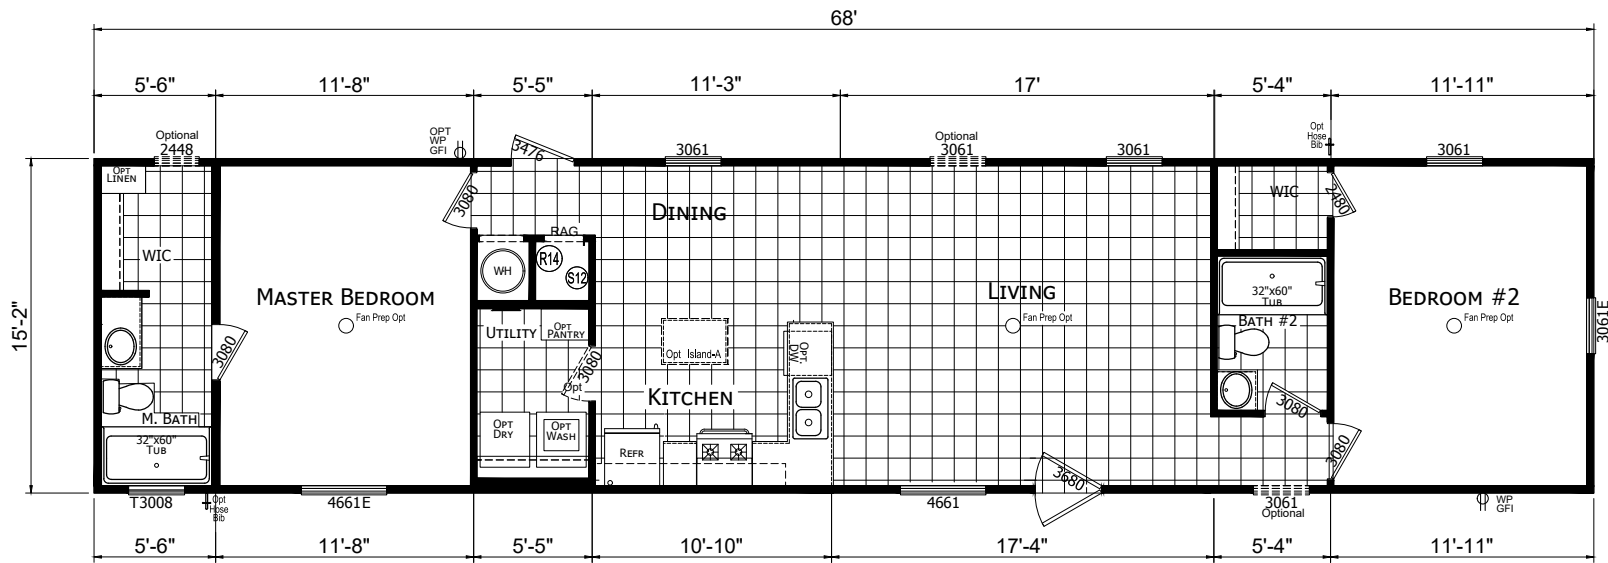

# Sandlott

Trinity Series

1,031 SQ. FT. (Approximate) 2 Bedrooms, 2 Baths

Last Updated: 12-2-20

**FACTORY SELECT HOMES**  
179 Highway 601 South  
Lugoff, SC 29078

SelectMobileHomes.com | 1-800-706-1701

**IMPORTANT:** Alta Cima Corp reserves the right to modify, cancel or substitute products or features of this event at any time without prior notice or obligation. Pictures and other promotional materials are representative and may depict or contain floor plans, square footages, elevations, options, upgrades, extra design features, decorations, floor coverings, specialty light fixtures, custom paint and wall coverings, window treatments, landscaping, sound and alarm systems, furnishings, appliances, and other designer/decorator features and amenities that are not included as part of the home and/or may not be available at all locations. Home, pricing and community information is subject to change, and homes to prior sale, at any time without notice or obligation. ©2020 Alta Cima Corp. All rights reserved.