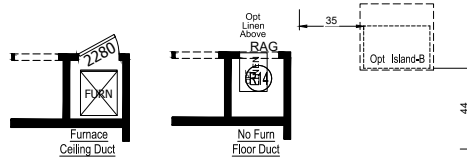

# Sandlott

Trinity Series

1,031 SQ. FT. (Approximate) 2 Bedrooms, 2 Baths

Last Updated: 12-2-20

**FACTORY SELECT HOMES**  
179 Highway 601 South  
Lugoff, SC 29078

SelectMobileHomes.com | 1-800-706-1701

**IMPORTANT:** Alta Cima Corp reserves the right to modify, cancel or substitute products or features of this event at any time without prior notice or obligation. Pictures and other promotional materials are representative and may depict or contain floor plans, square footages, elevations, options, upgrades, extra design features, decorations, floor coverings, specialty light fixtures, custom paint and wall coverings, window treatments, landscaping, sound and alarm systems, furnishings, appliances, and other designer/decorator features and amenities that are not included as part of the home and/or may not be available at all locations. Home, pricing and community information is subject to change, and homes to prior sale, at any time without notice or obligation. ©2020 Alta Cima Corp. All rights reserved.