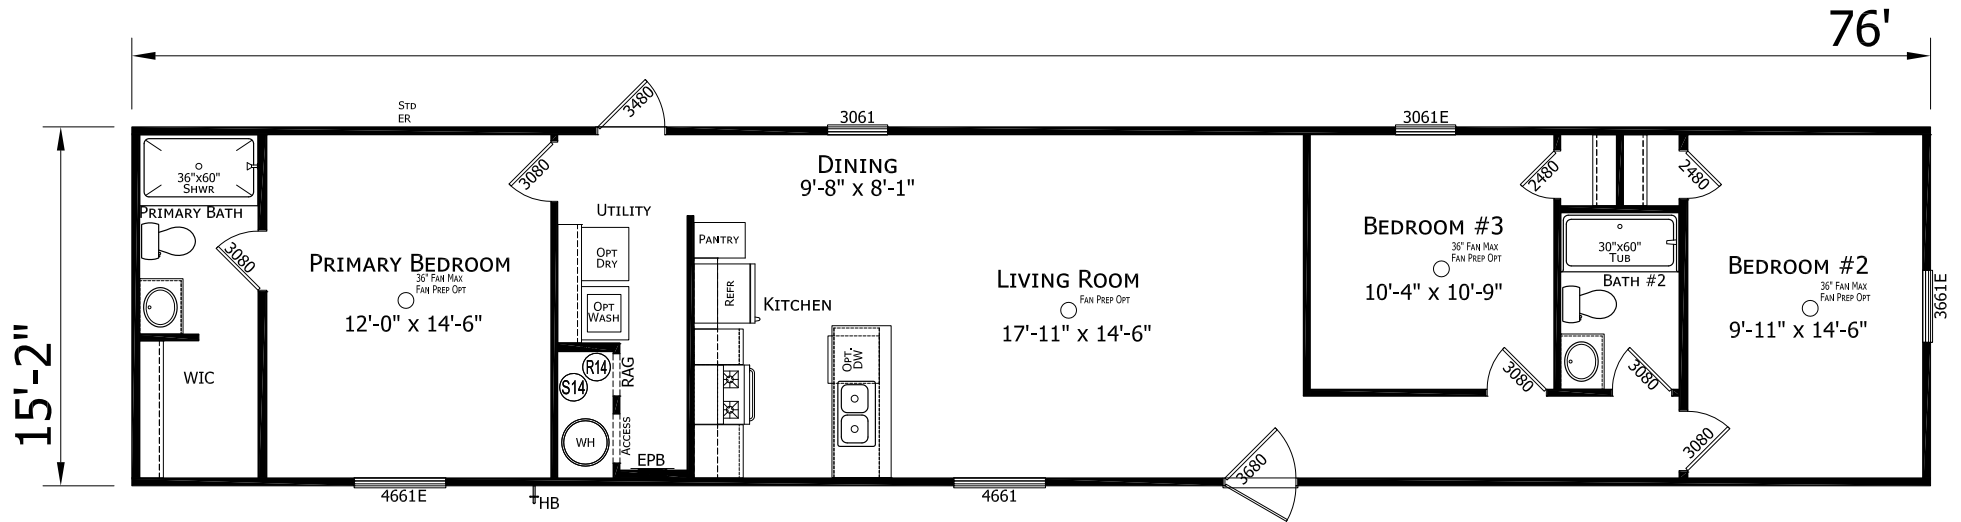

# Tabron

Prime Series

1,153 SQ. FT. (Approximate) 3 Bedroom, 2 Bath

Last Updated: 6-21-24

**FACTORY SELECT HOMES**  
179 Highway 601 South  
Lugoff, SC 29078

SelectMobileHomes.com | 1-800-706-1701

**IMPORTANT:** Alta Cima Corp reserves the right to modify, cancel or substitute products or features of this event at any time without prior notice or obligation. Pictures and other promotional materials are representative and may depict or contain floor plans, square footages, elevations, options, upgrades, extra design features, decorations, floor coverings, specialty light fixtures, custom paint and wall coverings, window treatments, landscaping, sound and alarm systems, furnishings, appliances, and other designer/decorator features and amenities that are not included as part of the home and/or may not be available at all locations. Home, pricing and community information is subject to change, and homes to prior sale, at any time without notice or obligation. ©2020 Alta Cima Corp. All rights reserved.