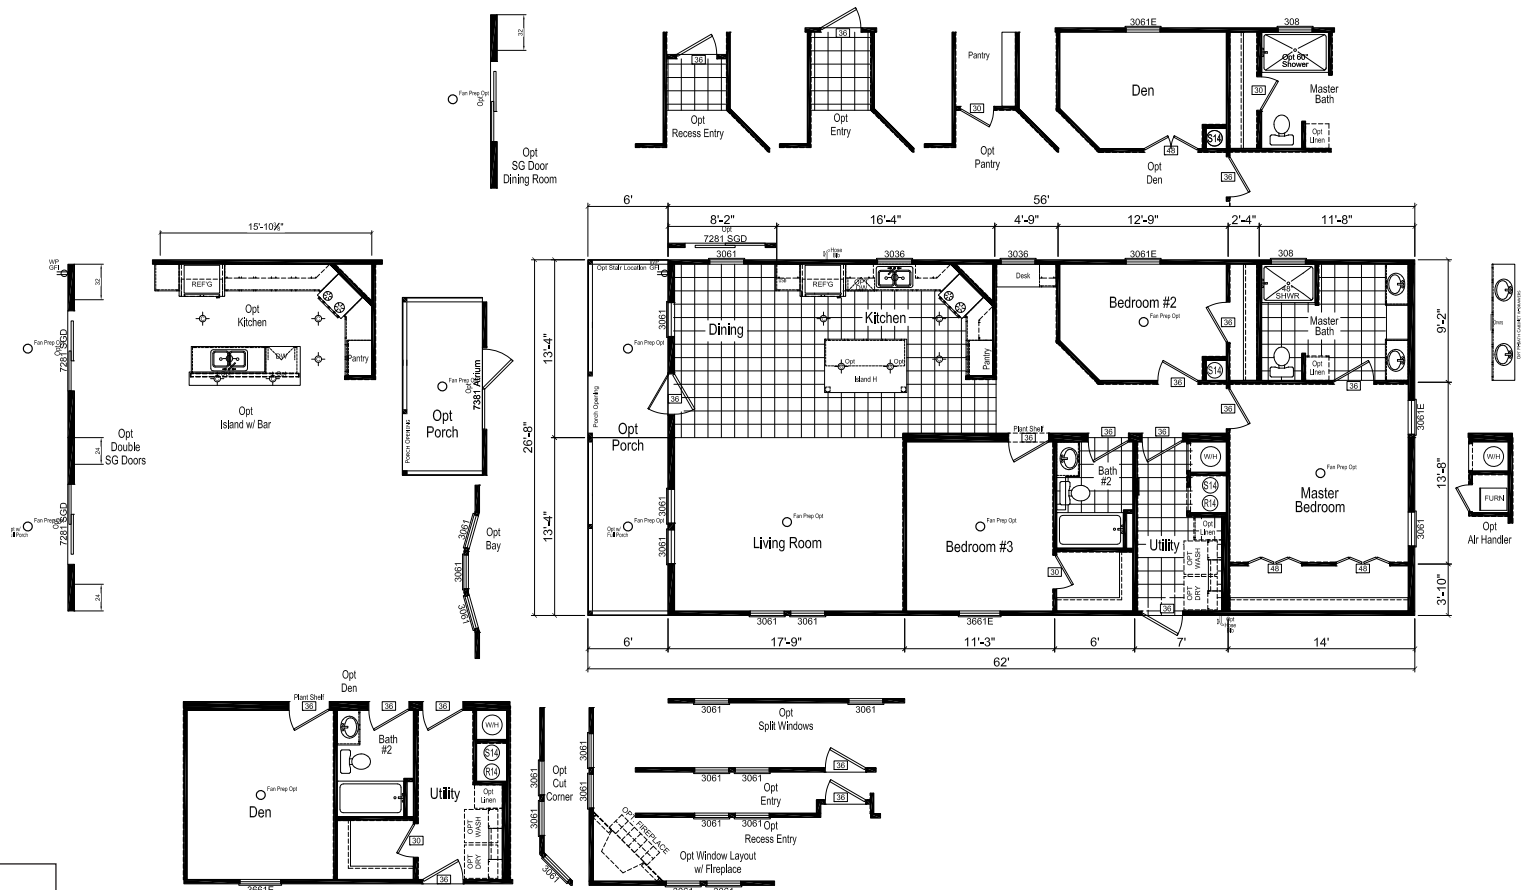

Terra

Homes of Merit Community Series

1,494 SQ. FT. (Approximate) 3 Bedroom, 2 Bath

Last Updated: 12-4-20

(Optional Reversed Floor Plan Available)

FACTORY SELECT HOMES
179 Highway 601 South
Lugoff, SC 29078