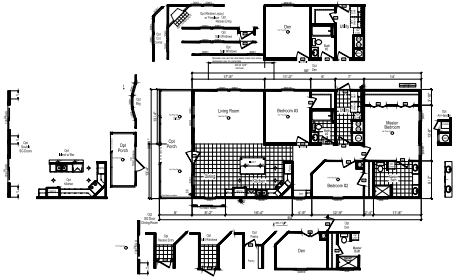

Terra

Homes of Merit Community Series

1,494 SQ. FT. (Approximate) 3 Bedroom, 2 Bath

Last Updated: 12-4-20

(Optional Reversed Floor Plan Available)

FACTORY SELECT HOMES
179 Highway 601 South
Lugoff, SC 29078