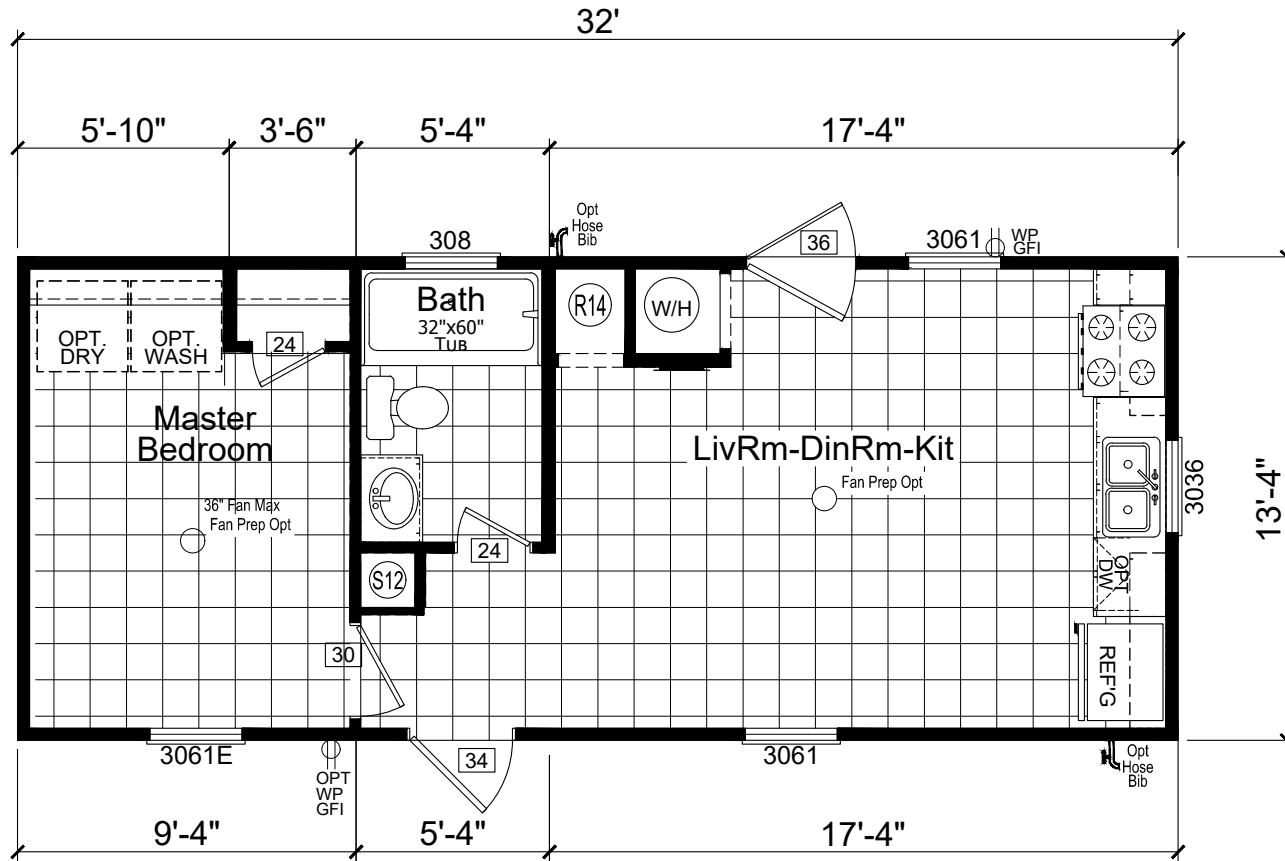

Trinity 1

Sojourner Series

427 SQ. FT. (Approximate) 1 Bedroom, 1 Bath

Last Updated: 2-8-21

Overhead Duct W/O Furnace

*Special Value Home, Limit 1 per Customer

FACTORY SELECT HOMES
179 Highway 601 South
Lugoff, SC 29078