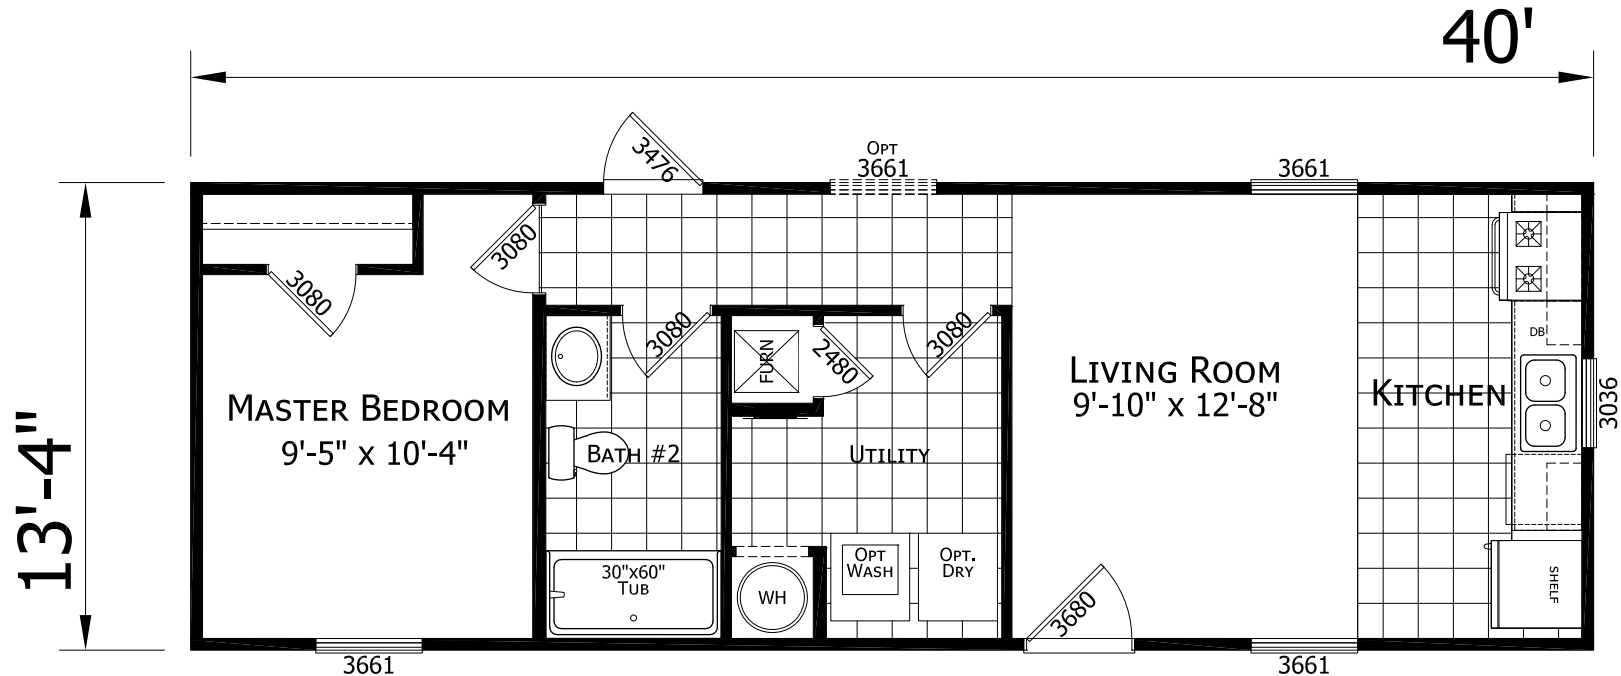

Thrifty

Dutch Elite Series

533 SQ. FT. (Approximate) 1 Bedroom, 1 Bath

Last Updated: 12-9-24

*Special Value Home, Limit 1 per Customer

FACTORY SELECT HOMES
179 Highway 601 South
Lugoff, SC 29078

SelectMobileHomes.com | 1-800-706-1701