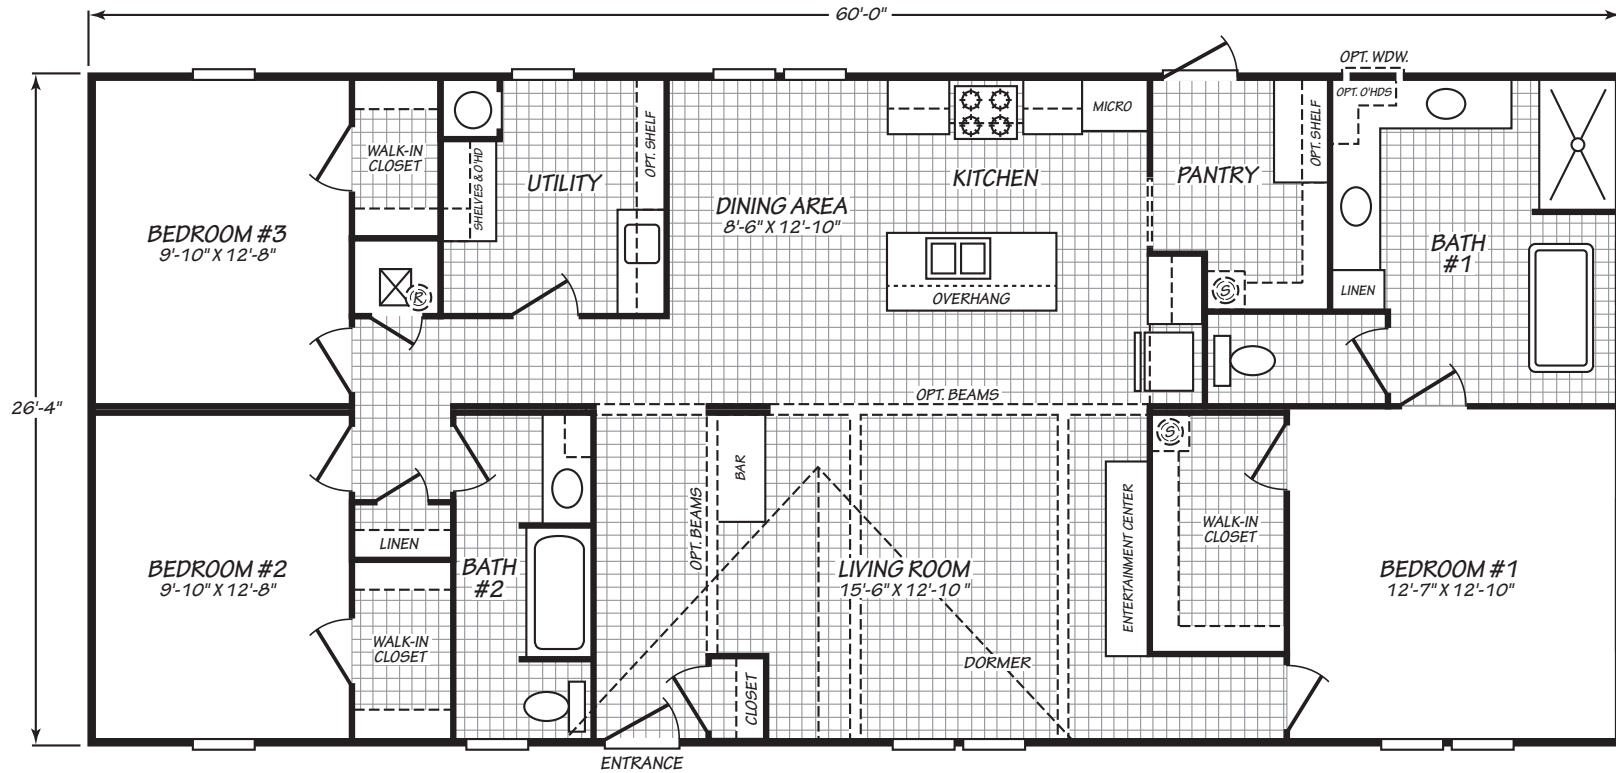

# Weiland

Summit Series

1580 SQ. FT. (Approximate) 3 Bedrooms, 2 Baths

Last Updated: 2-17-25

**FACTORY SELECT HOMES**  
179 Highway 601 South  
Lugoff, SC 29078

SelectMobileHomes.com | 1-800-706-1701

**IMPORTANT:** Alta Cima Corp reserves the right to modify, cancel or substitute products or features of this event at any time without prior notice or obligation. Pictures and other promotional materials are representative and may depict or contain floor plans, square footages, elevations, options, upgrades, extra design features, decorations, floor coverings, specialty light fixtures, custom paint and wall coverings, window treatments, landscaping, sound and alarm systems, furnishings, appliances, and other designer/decorator features and amenities that are not included as part of the home and/or may not be available at all locations. Home, pricing and community information is subject to change, and homes to prior sale, at any time without notice or obligation. ©2020 Alta Cima Corp. All rights reserved.