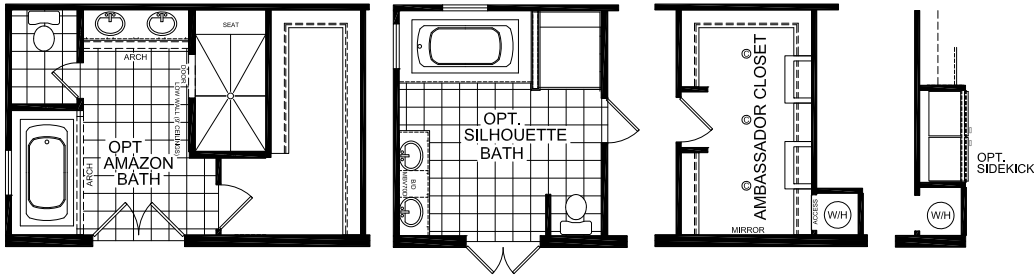

# Wheaton

Chateau Series

2,026 SQ. FT. (Approximate) 3 Bedroom, 2 Bath

Last Updated: 6-25-21

**FACTORY SELECT HOMES**  
179 Highway 601 South  
Lugoff, SC 29078

SelectMobileHomes.com | 1-800-706-1701

**IMPORTANT:** Alta Cima Corp reserves the right to modify, cancel or substitute products or features of this event at any time without prior notice or obligation. Pictures and other promotional materials are representative and may depict or contain floor plans, square footages, elevations, options, upgrades, extra design features, decorations, floor coverings, specialty light fixtures, custom paint and wall coverings, window treatments, landscaping, sound and alarm systems, furnishings, appliances, and other designer/decorator features and amenities that are not included as part of the home and/or may not be available at all locations. Home, pricing and community information is subject to change, and homes to prior sale, at any time without notice or obligation. ©2020 Alta Cima Corp. All rights reserved.