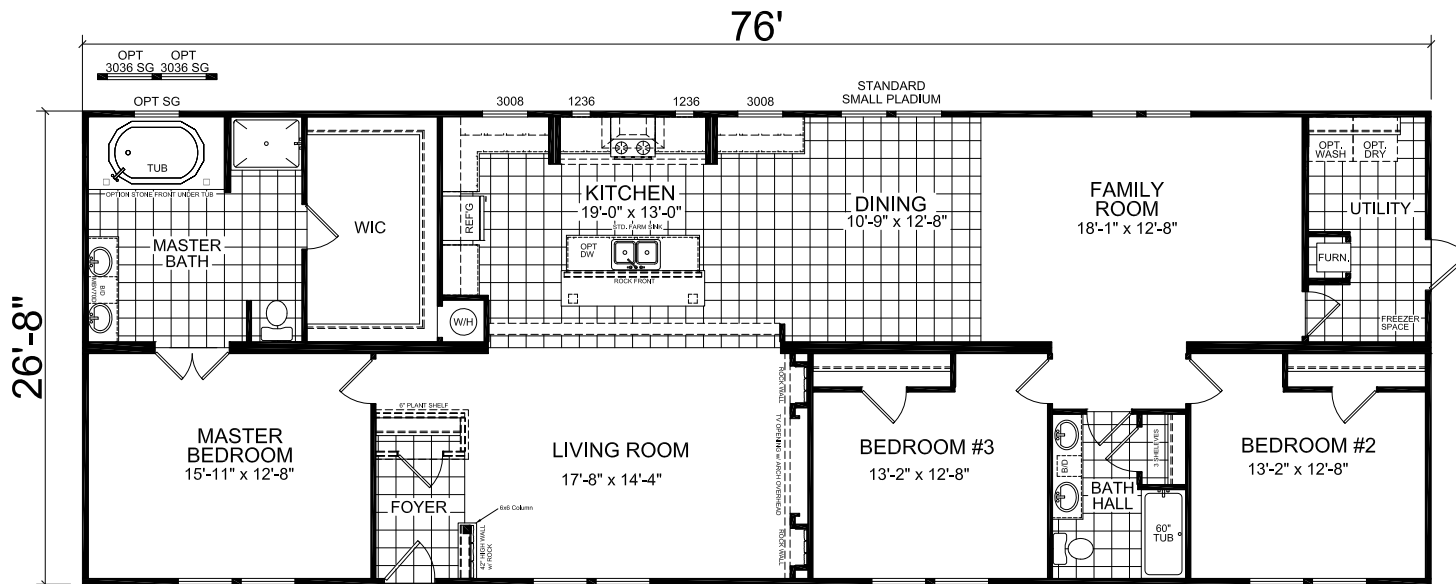

# Wheaton

Chateau Series

2,026 SQ. FT. (Approximate) 3 Bedroom, 2 Bath

Last Updated: 6-25-21

**FACTORY SELECT HOMES**  
179 Highway 601 South  
Lugoff, SC 29078

SelectMobileHomes.com | 1-800-706-1701

**IMPORTANT:** Alta Cima Corp reserves the right to modify, cancel or substitute products or features of this event at any time without prior notice or obligation. Pictures and other promotional materials are representative and may depict or contain floor plans, square footages, elevations, options, upgrades, extra design features, decorations, floor coverings, specialty light fixtures, custom paint and wall coverings, window treatments, landscaping, sound and alarm systems, furnishings, appliances, and other designer/decorator features and amenities that are not included as part of the home and/or may not be available at all locations. Home, pricing and community information is subject to change, and homes to prior sale, at any time without notice or obligation. ©2020 Alta Cima Corp. All rights reserved.