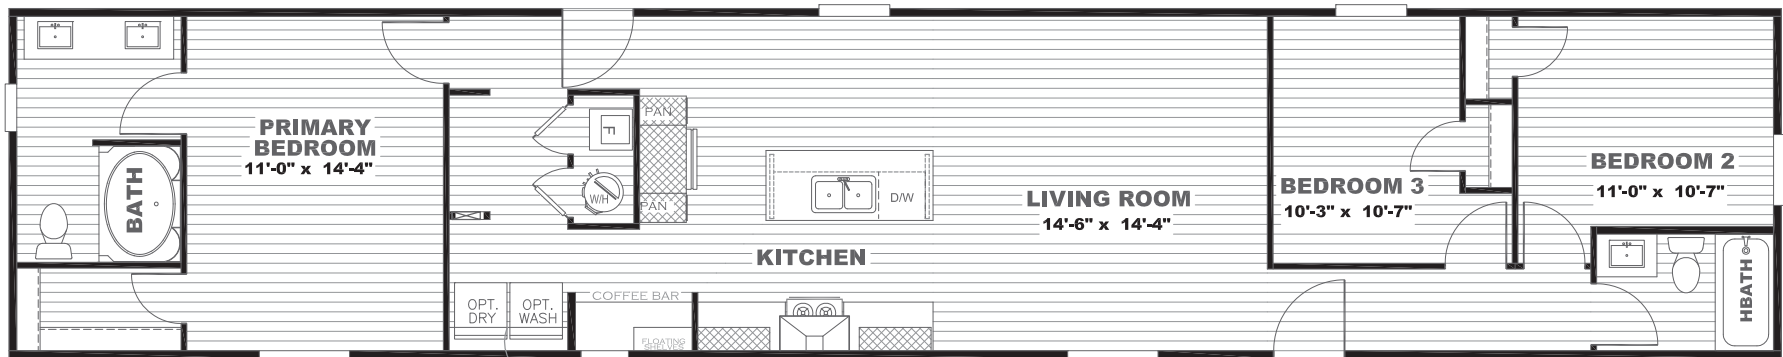

Wilder

Epic Series

1,140 SQ. FT. (Approximate) 3 Bedroom, 2 Bath

Last Updated: 6-15-23

OPT EXTERIOR AIR OVERHEAD DUCTS ONLY

FACTORY SELECT HOMES
179 Highway 601 South
Lugoff, SC 29078

SelectMobileHomes.com | 1-800-706-1701