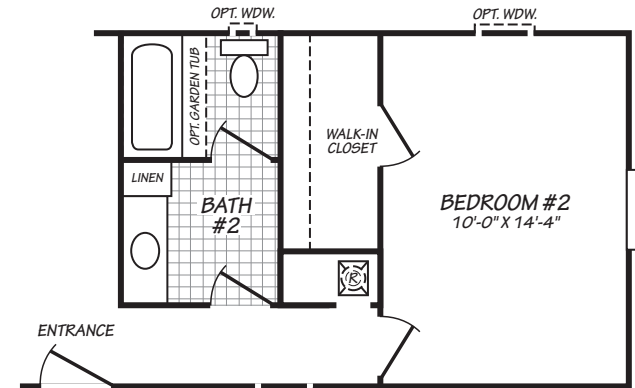

Williamston

Westfield Classic Series

1,140 SQ. FT. (Approximate) 3 Bedroom, 2 Bath

Last Updated: 12-7-20

OPT. GLAMOUR BATH #2

OPT. GLAMOUR BATH #1

OPTIONAL TWO BEDROOM

FACTORY SELECT HOMES
179 Highway 601 South
Lugoff, SC 29078