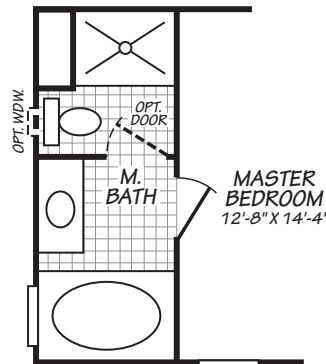

Williamston

Westfield Classic Series

1,140 SQ. FT. (Approximate) 3 Bedroom, 2 Bath

Last Updated: 12-7-20

OPT. GLAMOUR BATH #2

OPT. GLAMOUR BATH #1

OPTIONAL TWO BEDROOM

FACTORY SELECT HOMES
179 Highway 601 South
Lugoff, SC 29078