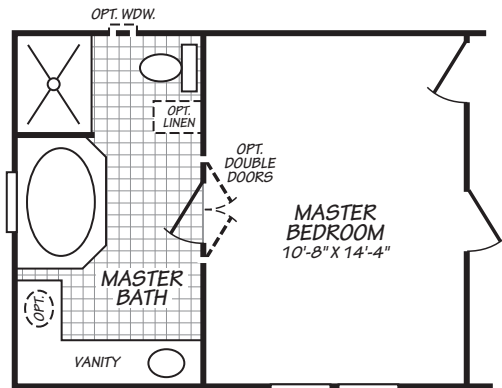

Williamston

Westfield Classic Series

1,140 SQ. FT. (Approximate) 3 Bedroom, 2 Bath

Last Updated: 12-7-20

OPT. GLAMOUR BATH #2

OPT. GLAMOUR BATH #1

OPTIONAL TWO BEDROOM

FACTORY SELECT HOMES
179 Highway 601 South
Lugoff, SC 29078