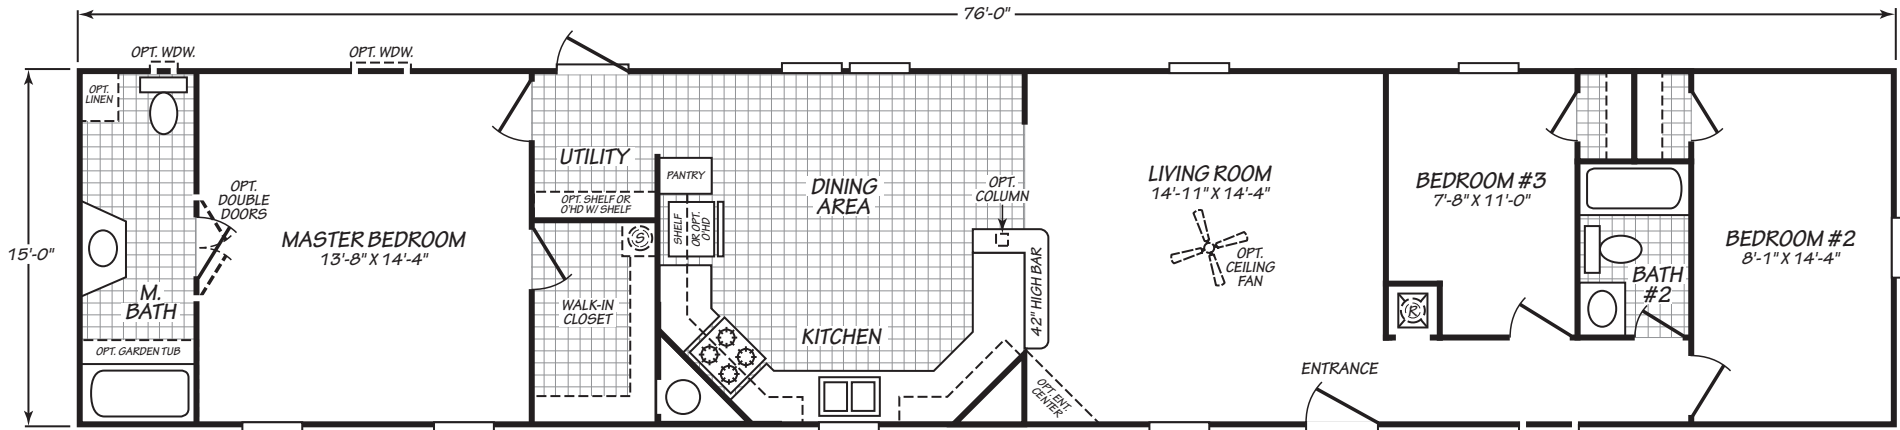

Williamston

Westfield Classic Series

1,140 SQ. FT. (Approximate) 3 Bedroom, 2 Bath

Last Updated: 12-7-20

OPT. GLAMOUR BATH #2

OPT. GLAMOUR BATH #1

OPTIONAL TWO BEDROOM

FACTORY SELECT HOMES
179 Highway 601 South
Lugoff, SC 29078