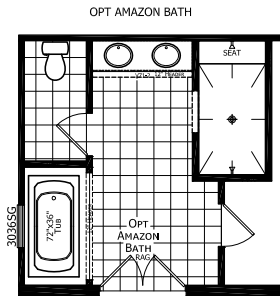

Wray

Chateau Series

1,944 SQ. FT. (Approximate) 3 Bedroom, 2 Bath

Last Updated: 6-6-22

FACTORY SELECT HOMES
179 Highway 601 South
Lugoff, SC 29078

SelectMobileHomes.com | 1-800-706-1701

IMPORTANT: Alta Cima Corp reserves the right to modify, cancel or substitute products or features of this event at any time without prior notice or obligation. Pictures and other promotional materials are representative and may depict or contain floor plans, square footages, elevations, options, upgrades, extra design features, decorations, floor coverings, specialty light fixtures, custom paint and wall coverings, window treatments, landscaping, sound and alarm systems, furnishings, appliances, and other designer/decorator features and amenities that are not included as part of the home and/or may not be available at all locations. Home, pricing and community information is subject to change, and homes to prior sale, at any time without notice or obligation. ©2020 Alta Cima Corp. All rights reserved.