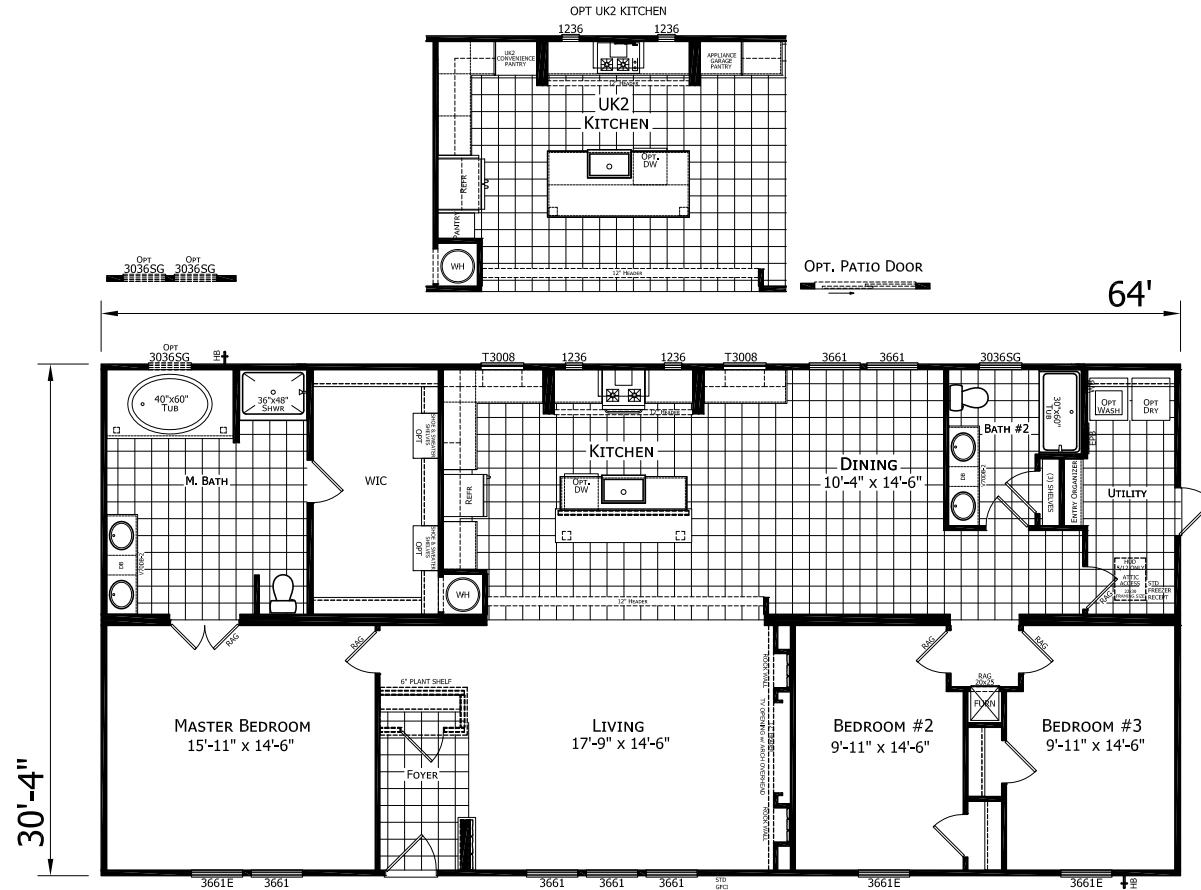

Wray

Chateau Series

1,944 SQ. FT. (Approximate) 3 Bedroom, 2 Bath

Last Updated: 6-6-22

FACTORY SELECT HOMES
179 Highway 601 South
Lugoff, SC 29078

SelectMobileHomes.com | 1-800-706-1701

IMPORTANT: Alta Cima Corp reserves the right to modify, cancel or substitute products or features of this event at any time without prior notice or obligation. Pictures and other promotional materials are representative and may depict or contain floor plans, square footages, elevations, options, upgrades, extra design features, decorations, floor coverings, specialty light fixtures, custom paint and wall coverings, window treatments, landscaping, sound and alarm systems, furnishings, appliances, and other designer/decorator features and amenities that are not included as part of the home and/or may not be available at all locations. Home, pricing and community information is subject to change, and homes to prior sale, at any time without notice or obligation. ©2020 Alta Cima Corp. All rights reserved.