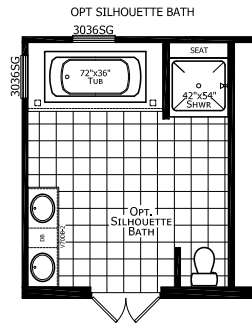

Wray

Chateau Series

1,944 SQ. FT. (Approximate) 3 Bedroom, 2 Bath

Last Updated: 6-6-22

FACTORY SELECT HOMES
179 Highway 601 South
Lugoff, SC 29078

SelectMobileHomes.com | 1-800-706-1701

IMPORTANT: Alta Cima Corp reserves the right to modify, cancel or substitute products or features of this event at any time without prior notice or obligation. Pictures and other promotional materials are representative and may depict or contain floor plans, square footages, elevations, options, upgrades, extra design features, decorations, floor coverings, specialty light fixtures, custom paint and wall coverings, window treatments, landscaping, sound and alarm systems, furnishings, appliances, and other designer/decorator features and amenities that are not included as part of the home and/or may not be available at all locations. Home, pricing and community information is subject to change, and homes to prior sale, at any time without notice or obligation. ©2020 Alta Cima Corp. All rights reserved.