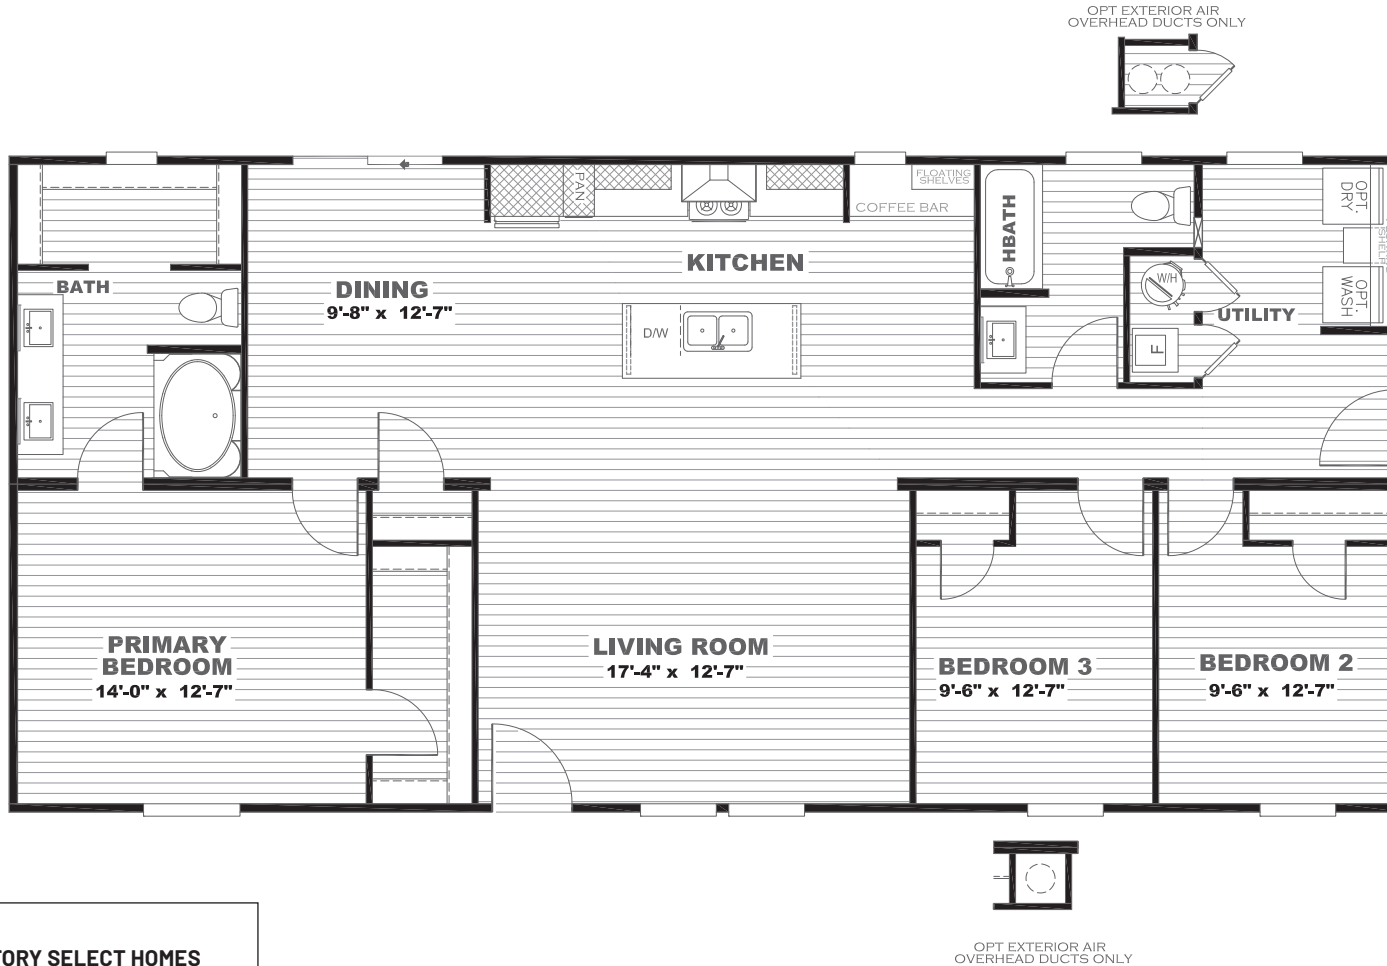

Wrendal

Epic Series

1,475 SQ. FT. (Approximate) 3 Bedroom, 2 Bath

Last Updated: 6-15-23

FACTORY SELECT HOMES
179 Highway 601 South
Lugoff, SC 29078

SelectMobileHomes.com | 1-800-706-1701

IMPORTANT: Alta Cima Corp reserves the right to modify, cancel or substitute products or features of this event at any time without prior notice or obligation. Pictures and other promotional materials are representative and may depict or contain floor plans, square footages, elevations, options, upgrades, extra design features, decorations, floor coverings, specialty light fixtures, custom paint and wall coverings, window treatments, landscaping, sound and alarm systems, furnishings, appliances, and other designer/decorator features and amenities that are not included as part of the home and/or may not be available at all locations. Home, pricing and community information is subject to change, and homes to prior sale, at any time without notice or obligation. ©2020 Alta Cima Corp. All rights reserved.