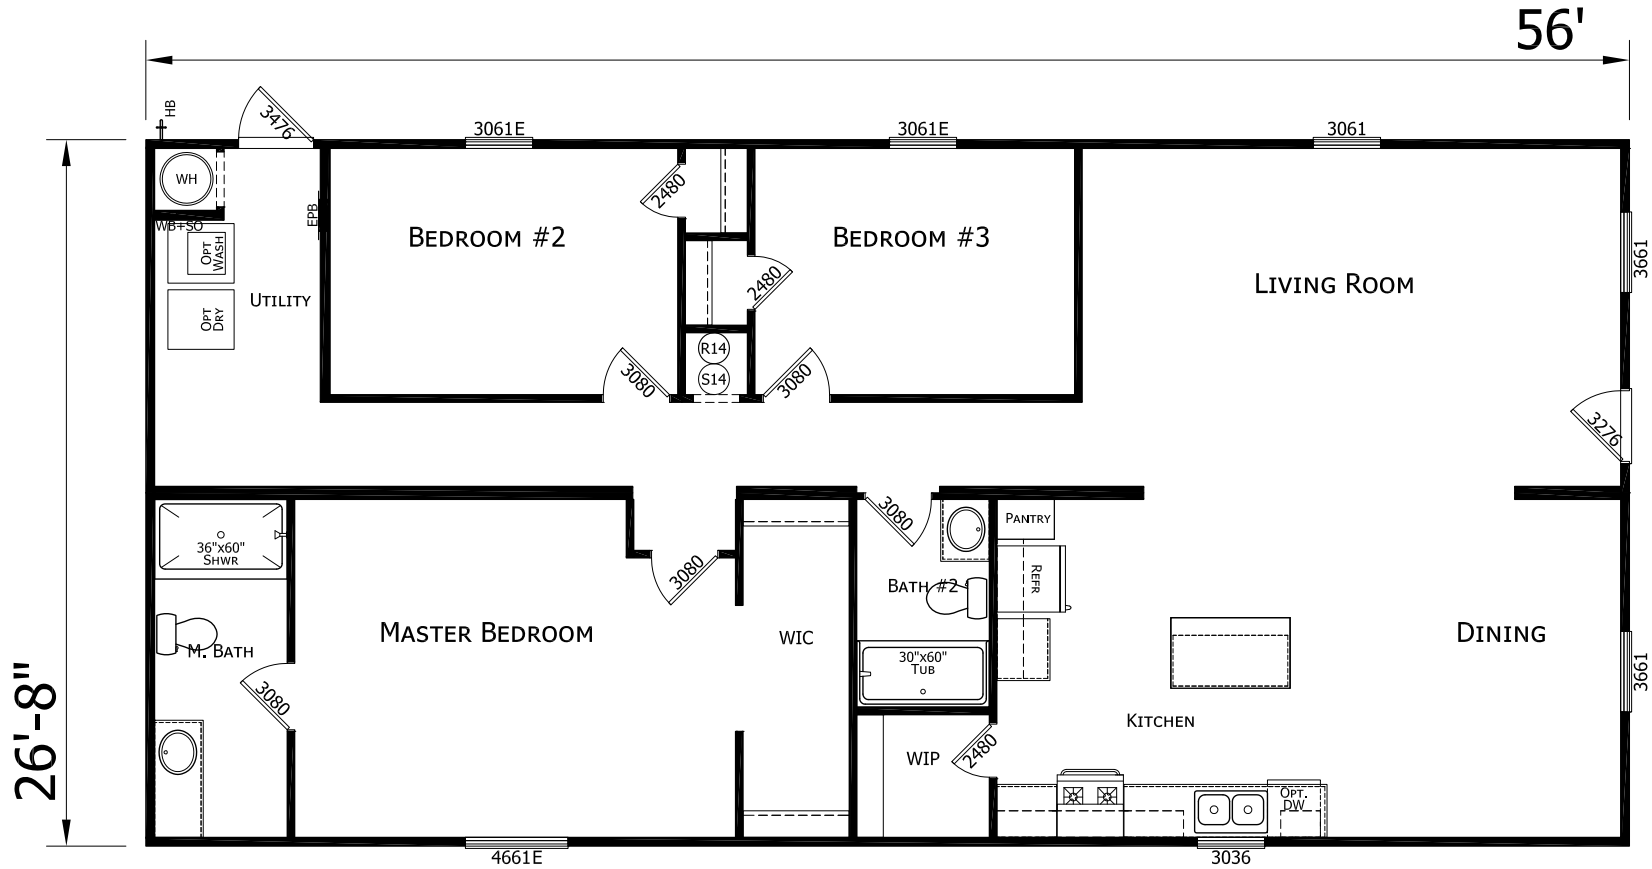

# Wyne

Prime Series

1,493 SQ. FT. (Approximate) 3 Bedroom, 2 Bath

Last Updated: 12-3-20

**FACTORY SELECT HOMES**  
179 Highway 601 South  
Lugoff, SC 29078

**SelectMobileHomes.com | 1-800-706-1701**

**IMPORTANT:** Alta Cima Corp reserves the right to modify, cancel or substitute products or features of this event at any time without prior notice or obligation. Pictures and other promotional materials are representative and may depict or contain floor plans, square footages, elevations, options, upgrades, extra design features, decorations, floor coverings, specialty light fixtures, custom paint and wall coverings, window treatments, landscaping, sound and alarm systems, furnishings, appliances, and other designer/decorator features and amenities that are not included as part of the home and/or may not be available at all locations. Home, pricing and community information is subject to change, and homes to prior sale, at any time without notice or obligation. ©2020 Alta Cima Corp. All rights reserved.