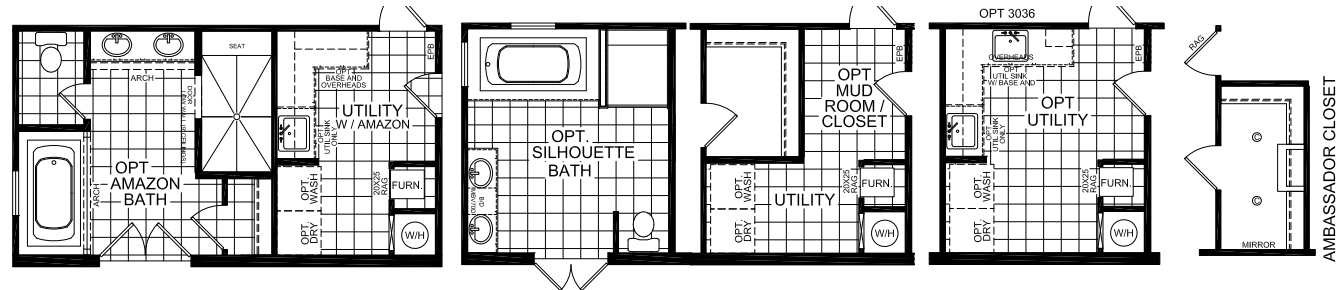

Archdale

Chateau Collection

Factory Expo

"Factory Direct Value" HOME CENTERS

4 Bedroom, 2 Bath
Approx. 1,813 Sq. Ft.

Last Updated: 12-4-15

115 Titan Roberts Road
Lillington NC 27546

For Detailed Directions See Map On Our Website