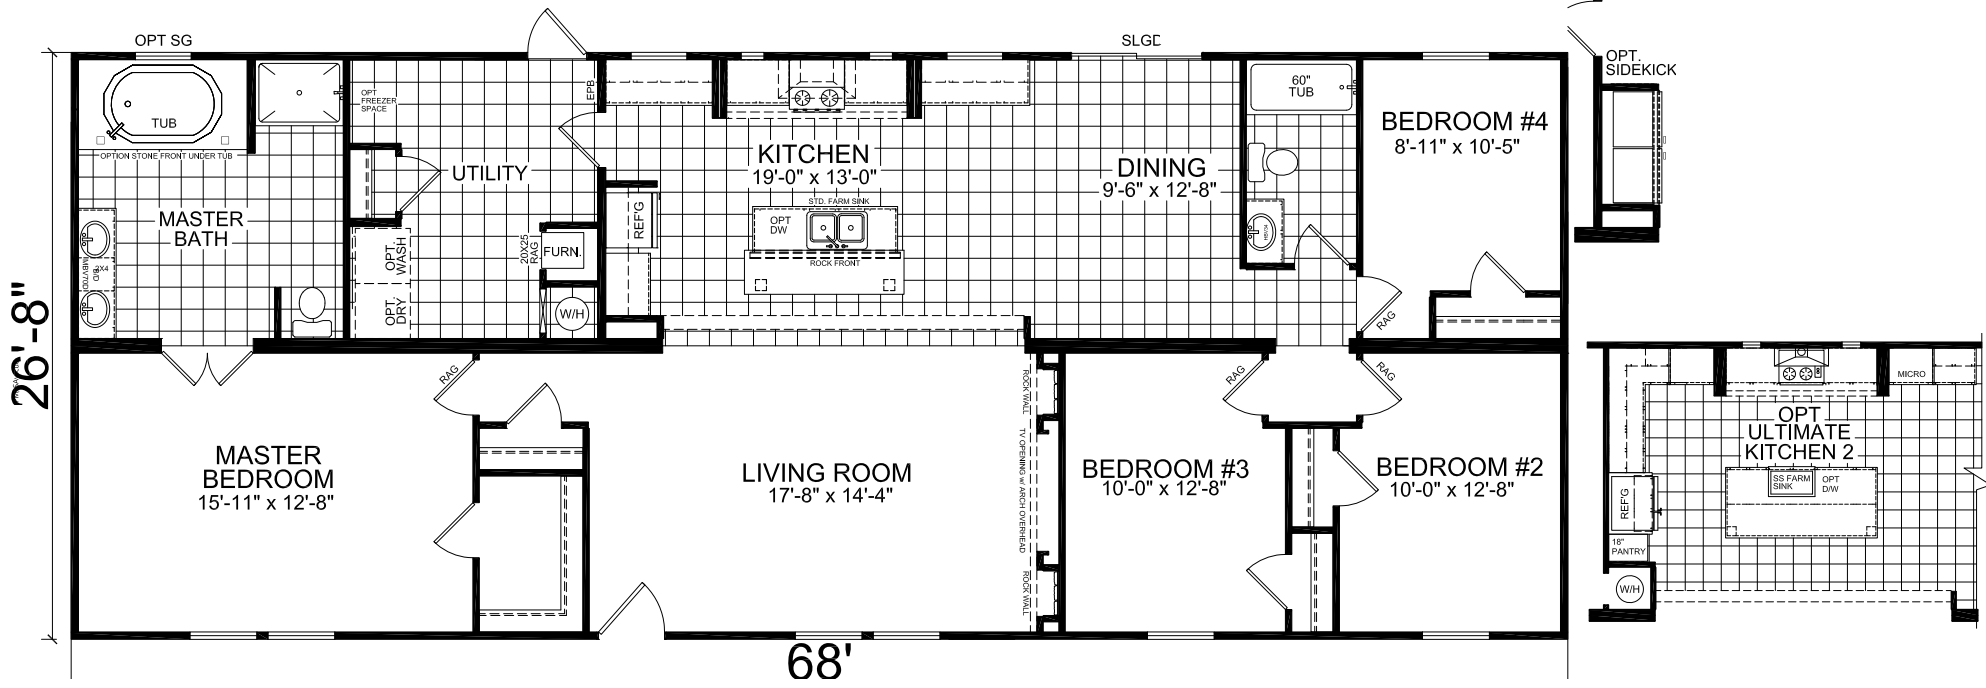

Archdale

Chateau Collection

Factory Expo

"Factory Direct Value" HOME CENTERS

4 Bedroom, 2 Bath
Approx. 1,813 Sq. Ft.

Last Updated: 12-4-15

115 Titan Roberts Road
Lillington NC 27546

For Detailed Directions See Map On Our Website