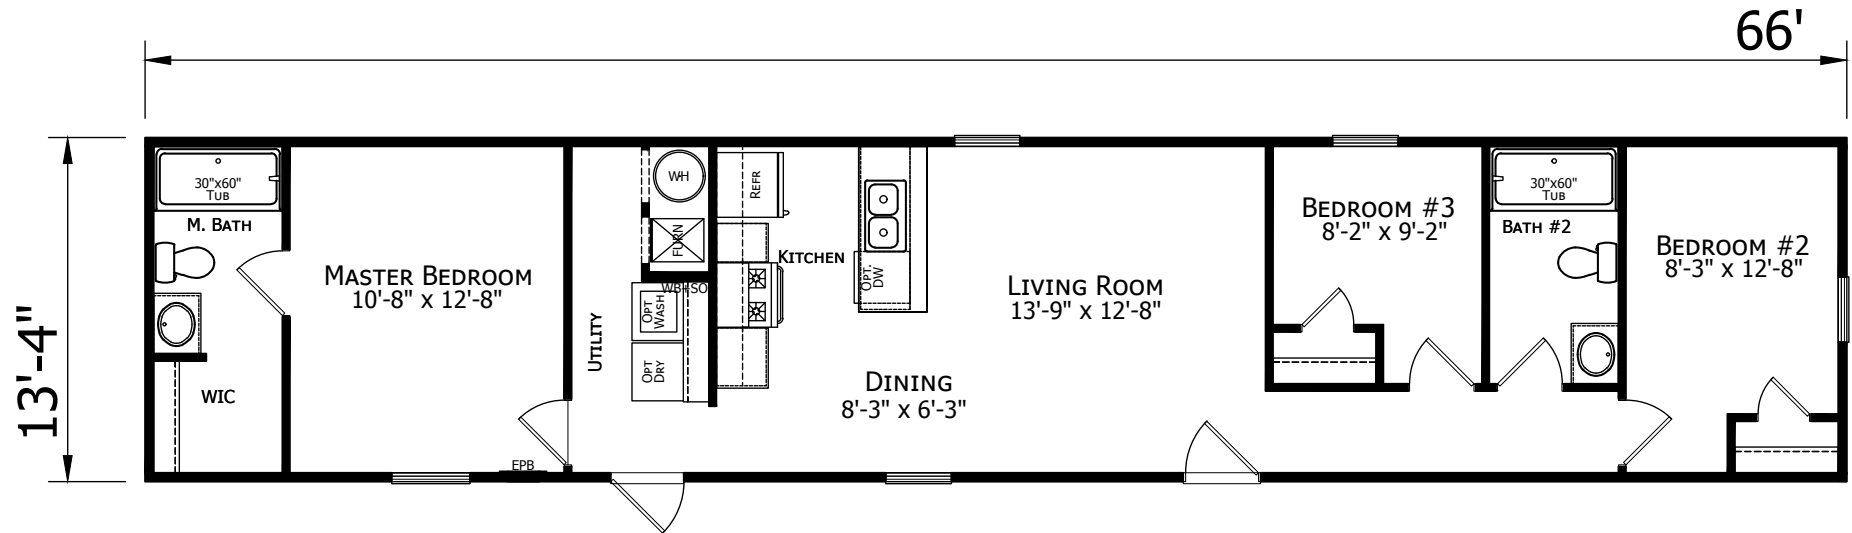

# Berrendo

Prime Series

880 SQ. FT. (Approximate) 3 Bedroom, 2 Bath

CHAMPION  
HOMES CENTER

Last Updated: 11-9-22

**CHAMPION HOMES CENTER**  
115 Titan Roberts Rd.  
Lillington, NC 27546

**FBHExpo.com | 1-800-504-3238**