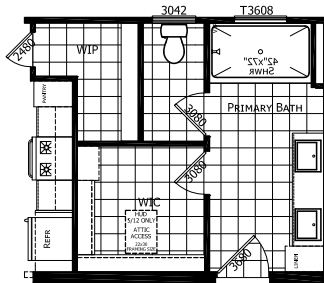

# Bremond

Altitude Series

1,699 SQ. FT. (Approximate) 3 Bedroom, 2 Bath

Last Updated: 12-10-24

OPT PRIMARY BATH 2

OPT PRIMARY BATH 3

**CHAMPION HOMES CENTER**  
115 Titan Roberts Rd.  
Lillington, NC 27546

**FBHExpo.com | 1-800-504-3238**