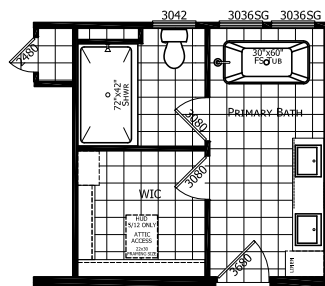

# Bremond

Altitude Series

1,699 SQ. FT. (Approximate) 3 Bedroom, 2 Bath

Last Updated: 12-10-24

OPT PRIMARY BATH 2

OPT PRIMARY BATH 3

**CHAMPION HOMES CENTER**  
115 Titan Roberts Rd.  
Lillington, NC 27546

**FBHExpo.com | 1-800-504-3238**