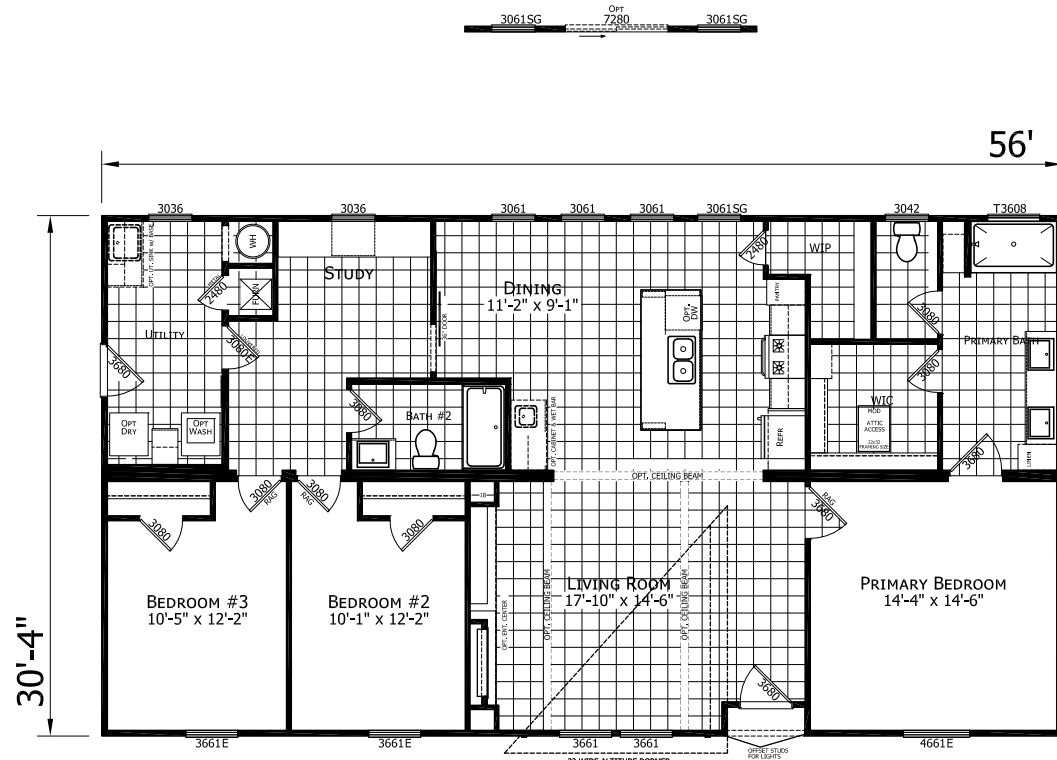

# Bremond

Altitude Series

1,699 SQ. FT. (Approximate) 3 Bedroom, 2 Bath

Last Updated: 12-10-24

OPT PRIMARY BATH 2

OPT PRIMARY BATH 3

**CHAMPION HOMES CENTER**  
115 Titan Roberts Rd.  
Lillington, NC 27546

**FBHExpo.com | 1-800-504-3238**