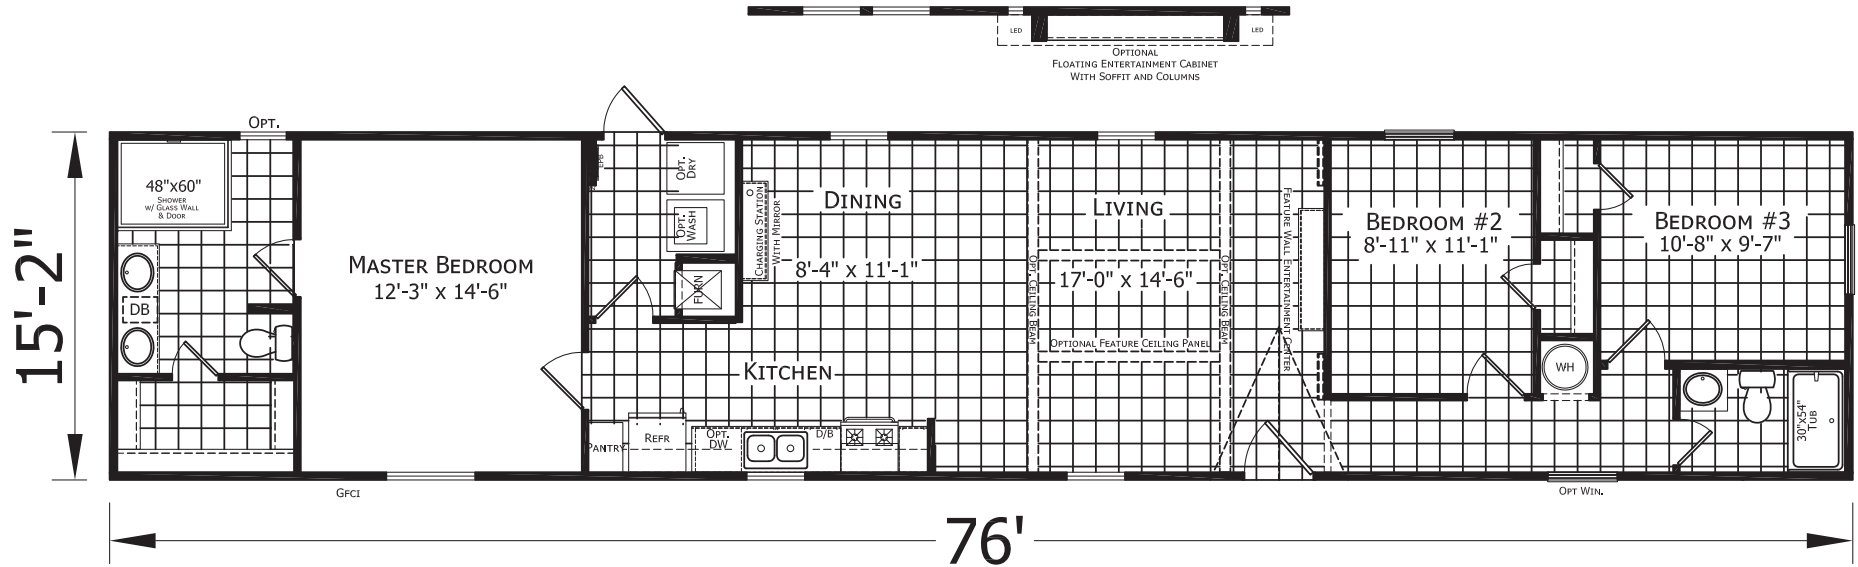

Casville

Dutch Elite Housing Series

Factory Expo
 "Factory Direct Pricing" HOME CENTERS

3 Bedroom, 2 Bath
Approx. 1,153 Sq. Ft.

Last Updated: 2-12-19

OPT. MASTER BATH #2

115 Titan Roberts Road
 Lillington NC 27546