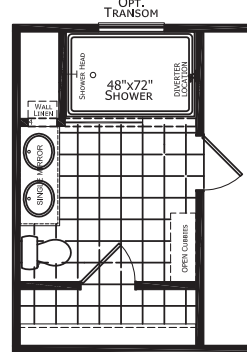

Casville

Dutch Elite Housing Series

Factory Expo
 "Factory Direct Pricing" HOME CENTERS

3 Bedroom, 2 Bath
Approx. 1,153 Sq. Ft.

Last Updated: 2-12-19

OPT. MASTER BATH #2

115 Titan Roberts Road
 Lillington NC 27546