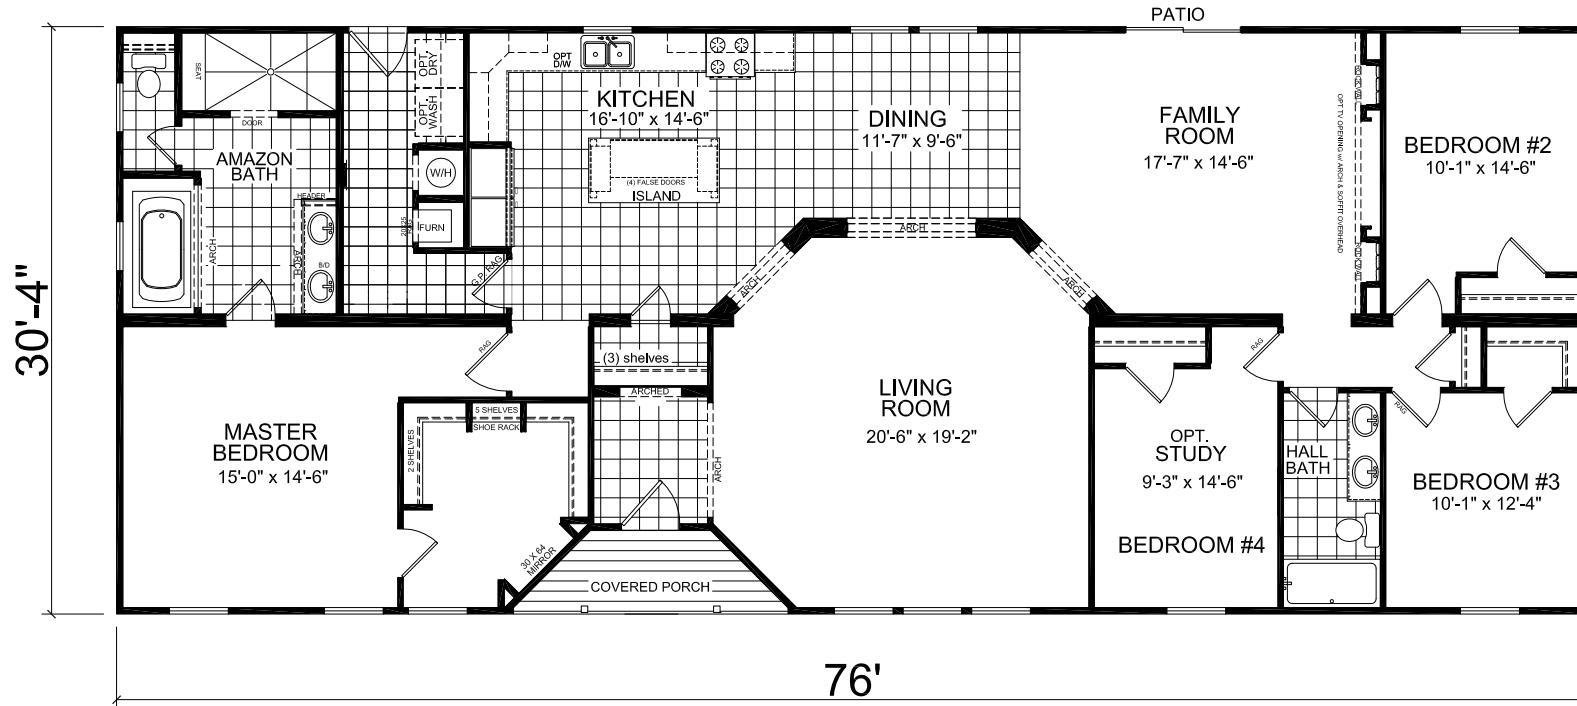

Conover

Dutch Elite Housing Series

2,305 SQ. FT. (Approximate) 4 Bedroom, 2 Bath

Last Updated: 2-15-22

Loaded with contemporary features, the Conover model includes the Tryon Package, ask your Housing Consultant for more details.

FACTORY EXPO HOME CENTERS
115 Titan Roberts Rd.
Lillington, NC 27546

FBExpo.com | 1-800-504-3238

IMPORTANT: Alta Cima Corp reserves the right to modify, cancel or substitute products or features of this event at any time without prior notice or obligation. Pictures and other promotional materials are representative and may depict or contain floor plans, square footages, elevations, options, upgrades, extra design features, decorations, floor coverings, specialty light fixtures, custom paint and wall coverings, window treatments, landscaping, sound and alarm systems, furnishings, appliances, and other designer/decorator features and amenities that are not included as part of the home and/or may not be available at all locations. Home, pricing and community information is subject to change, and homes to prior sale, at any time without notice or obligation. ©2020 Alta Cima Corp. All rights reserved.