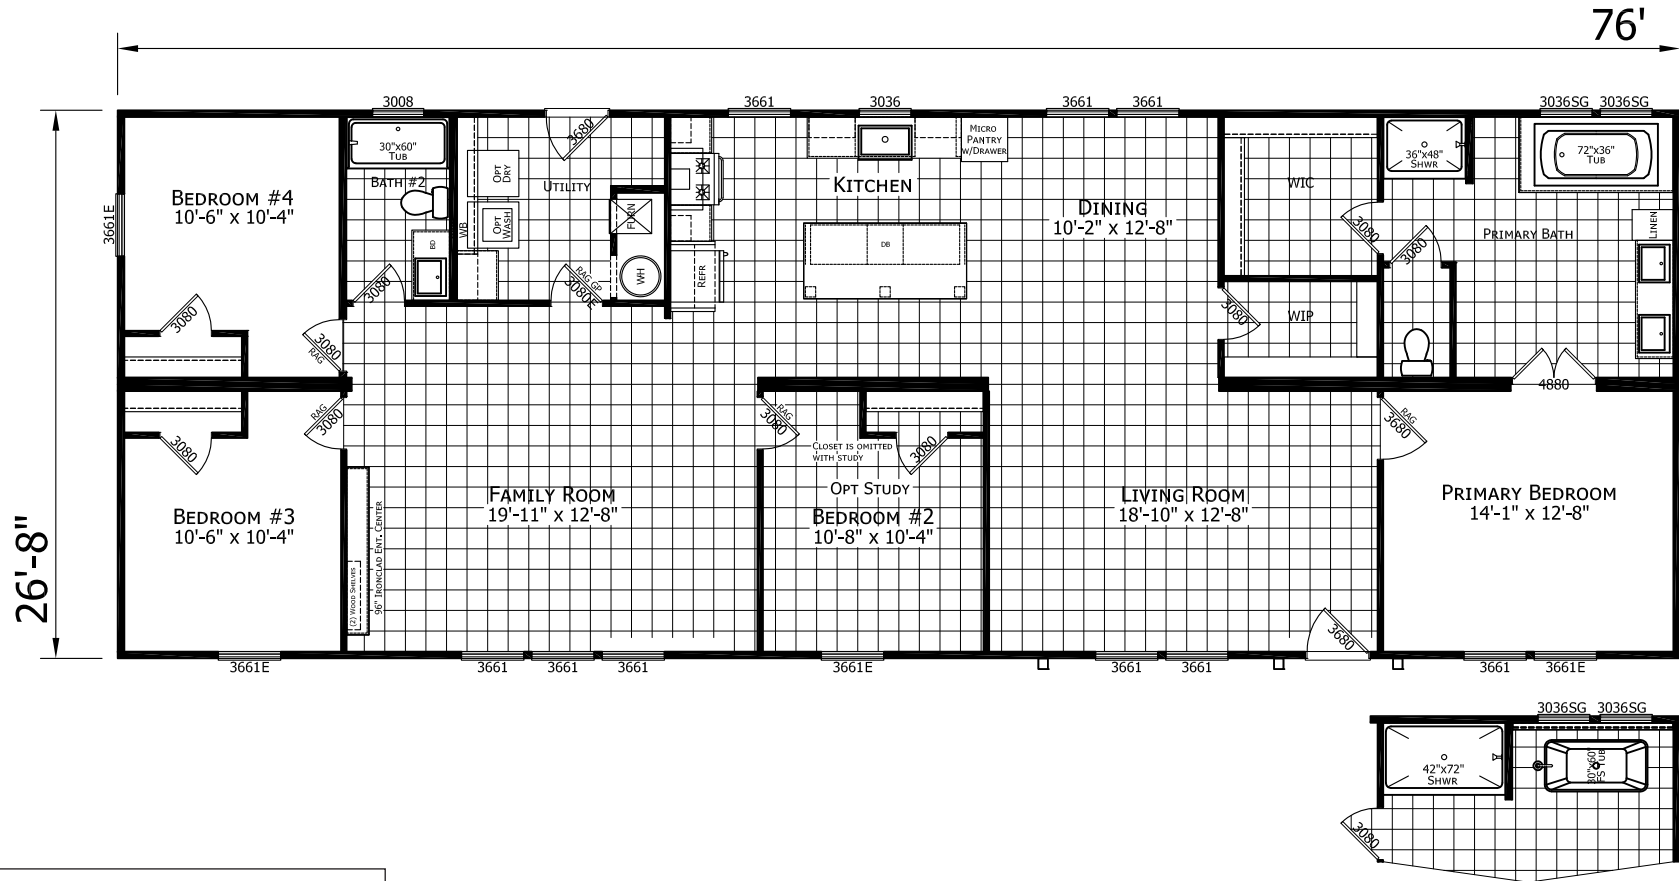

# Dovalina

Ironclad Series

2,026 SQ. FT. (Approximate) 4 Bedroom, 2 Bath

Last Updated: 11-12-24

**CHAMPION HOMES CENTER**  
115 Titan Roberts Rd.  
Lillington, NC 27546

MIRRORED FLOOR PLAN OPTION AVAILABLE, CONTACT A HOUSING CONSULTANT FOR MORE INFORMATION.