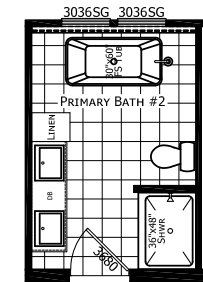

Ellison

Ironclad Series

1,706 SQ. FT. (Approximate) 4 Bedroom, 2 Bath

Last Updated: 11-12-24

CHAMPION HOMES CENTER
115 Titan Roberts Rd.
Lillington, NC 27546

MIRRORED FLOOR PLAN OPTION AVAILABLE, CONTACT A HOUSING CONSULTANT FOR MORE INFORMATION.