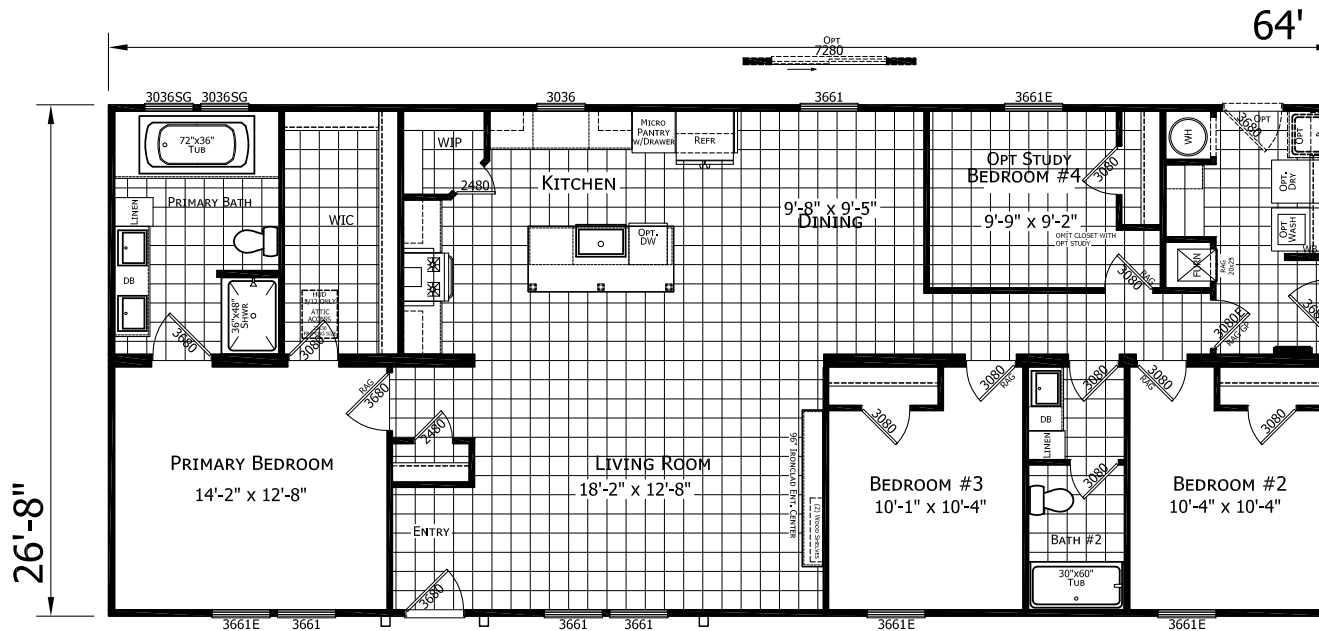

Ellison

Ironclad Series

1,706 SQ. FT. (Approximate) 4 Bedroom, 2 Bath

Last Updated: 11-12-24

CHAMPION HOMES CENTER
115 Titan Roberts Rd.
Lillington, NC 27546

MIRRORED FLOOR PLAN OPTION AVAILABLE, CONTACT A HOUSING CONSULTANT FOR MORE INFORMATION.