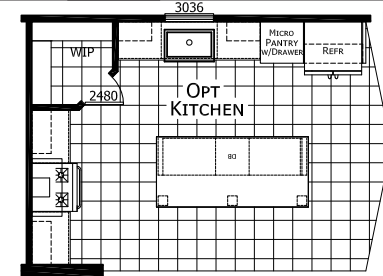

Ellison

Ironclad Series

1,706 SQ. FT. (Approximate) 4 Bedroom, 2 Bath

Last Updated: 11-12-24

CHAMPION HOMES CENTER
115 Titan Roberts Rd.
Lillington, NC 27546

MIRRORED FLOOR PLAN OPTION AVAILABLE, CONTACT A HOUSING CONSULTANT FOR MORE INFORMATION.