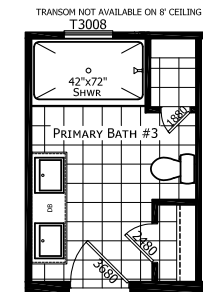

Ellison

Ironclad Series

1,706 SQ. FT. (Approximate) 4 Bedroom, 2 Bath

Last Updated: 11-12-24

CHAMPION HOMES CENTER
115 Titan Roberts Rd.
Lillington, NC 27546

MIRRORED FLOOR PLAN OPTION AVAILABLE, CONTACT A HOUSING CONSULTANT FOR MORE INFORMATION.