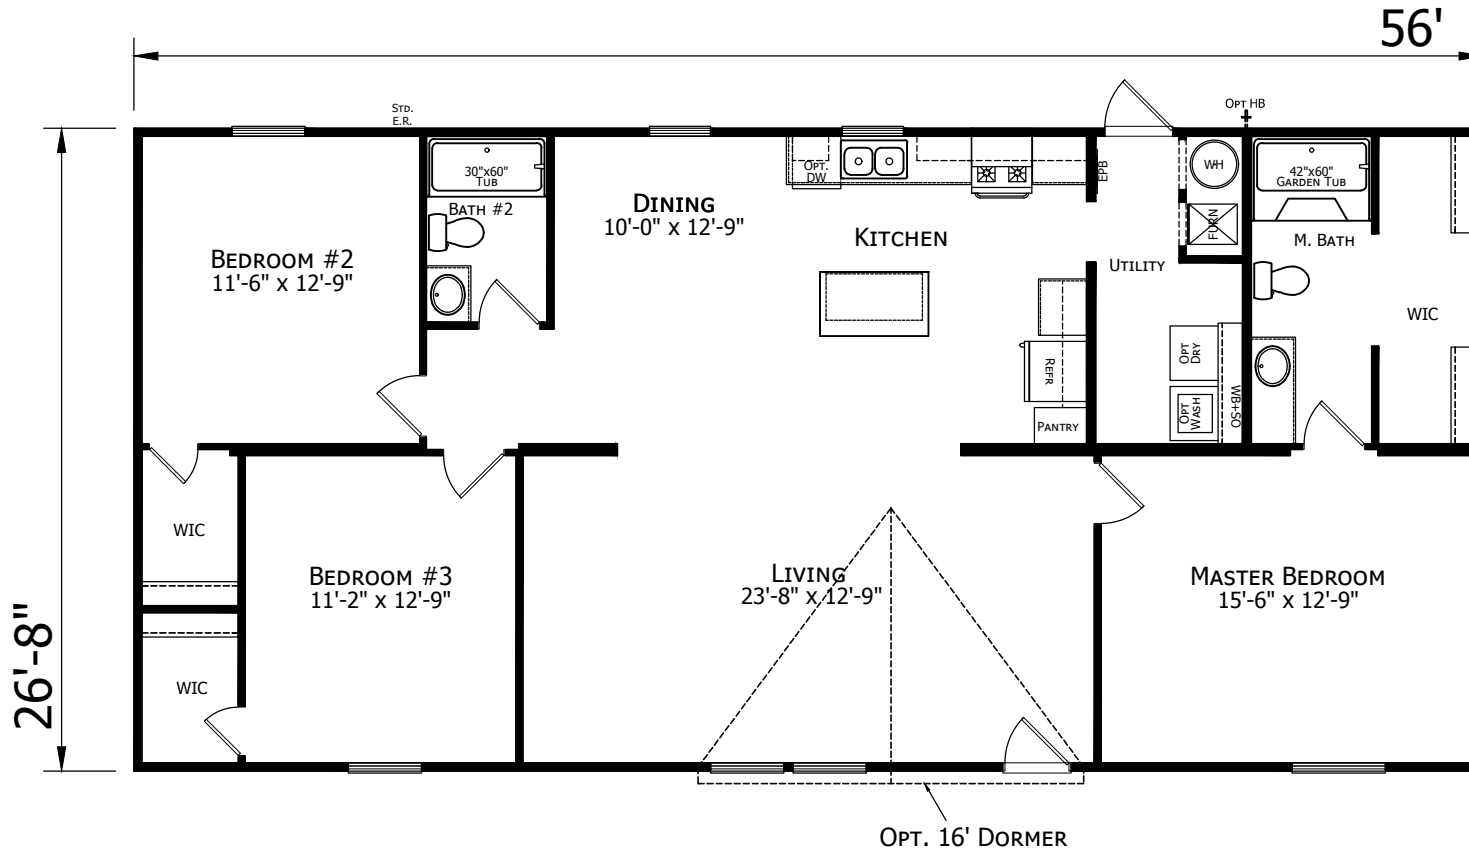

Everetts

Prime Series

1,493 SQ. FT. (Approximate) 3 Bedroom, 2 Bath

Last Updated: 11-9-22

CHAMPION HOMES CENTER
115 Titan Roberts Rd.
Lillington, NC 27546

FBHExpo.com | 1-800-504-3238

IMPORTANT: Champion Homes reserves the right to modify, cancel or substitute products or features of this event at any time without prior notice or obligation. Pictures and other promotional materials are representative and may depict or contain floor plans, square footages, elevations, options, upgrades, extra design features, decorations, floor coverings, specialty light fixtures, custom paint and wall coverings, window treatments, landscaping, sound and alarm systems, furnishings, appliances, and other designer/decorator features and amenities that are not included as part of the home and/or may not be available at all locations. Home, pricing and community information is subject to change, and homes to prior sale, at any time without notice or obligation. ©2020 Alta Cima Corp. All rights reserved.