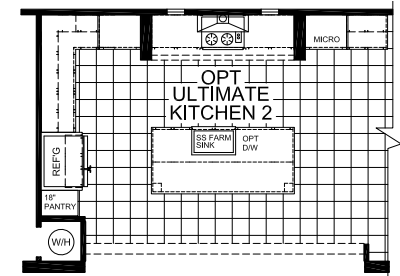

Fallston

Chateau Collection

Factory Expo

"Factory Direct Value" HOME CENTERS

4 Bedroom, 2 Bath
Approx. 2,062 Sq. Ft.

Last Updated: 12-4-15

115 Titan Roberts Road
Lillington NC 27546

For Detailed Directions See Map On Our Website