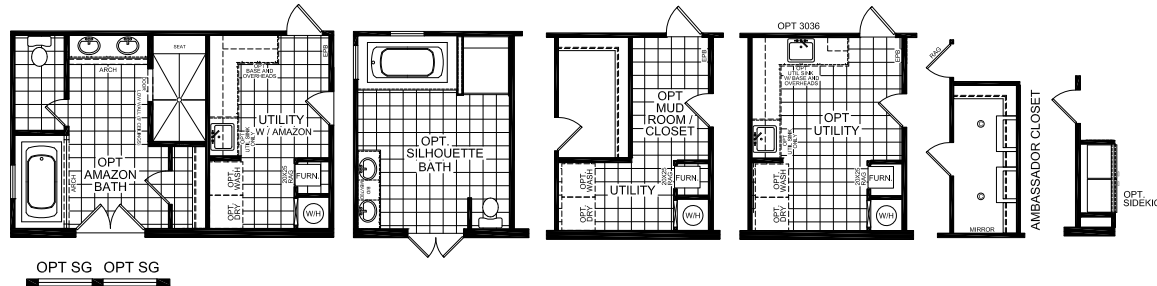

Fallston

Chateau Collection

Factory Expo

"Factory Direct Value" HOME CENTERS

4 Bedroom, 2 Bath
Approx. 2,062 Sq. Ft.

Last Updated: 12-4-15

115 Titan Roberts Road
Lillington NC 27546

For Detailed Directions See Map On Our Website