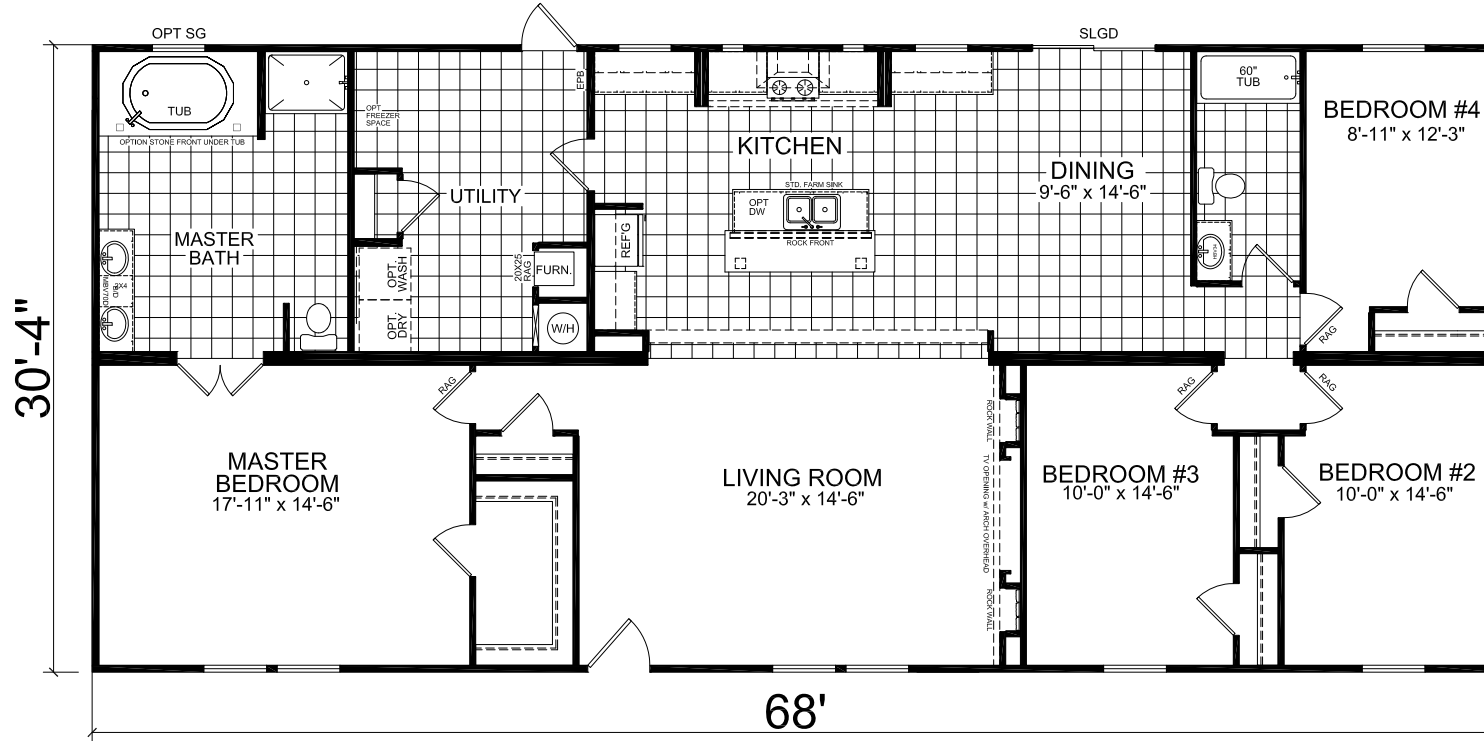

Fallston

Chateau Collection

Factory Expo

"Factory Direct Value" HOME CENTERS

4 Bedroom, 2 Bath
Approx. 2,062 Sq. Ft.

Last Updated: 12-4-15

115 Titan Roberts Road
Lillington NC 27546

For Detailed Directions See Map On Our Website