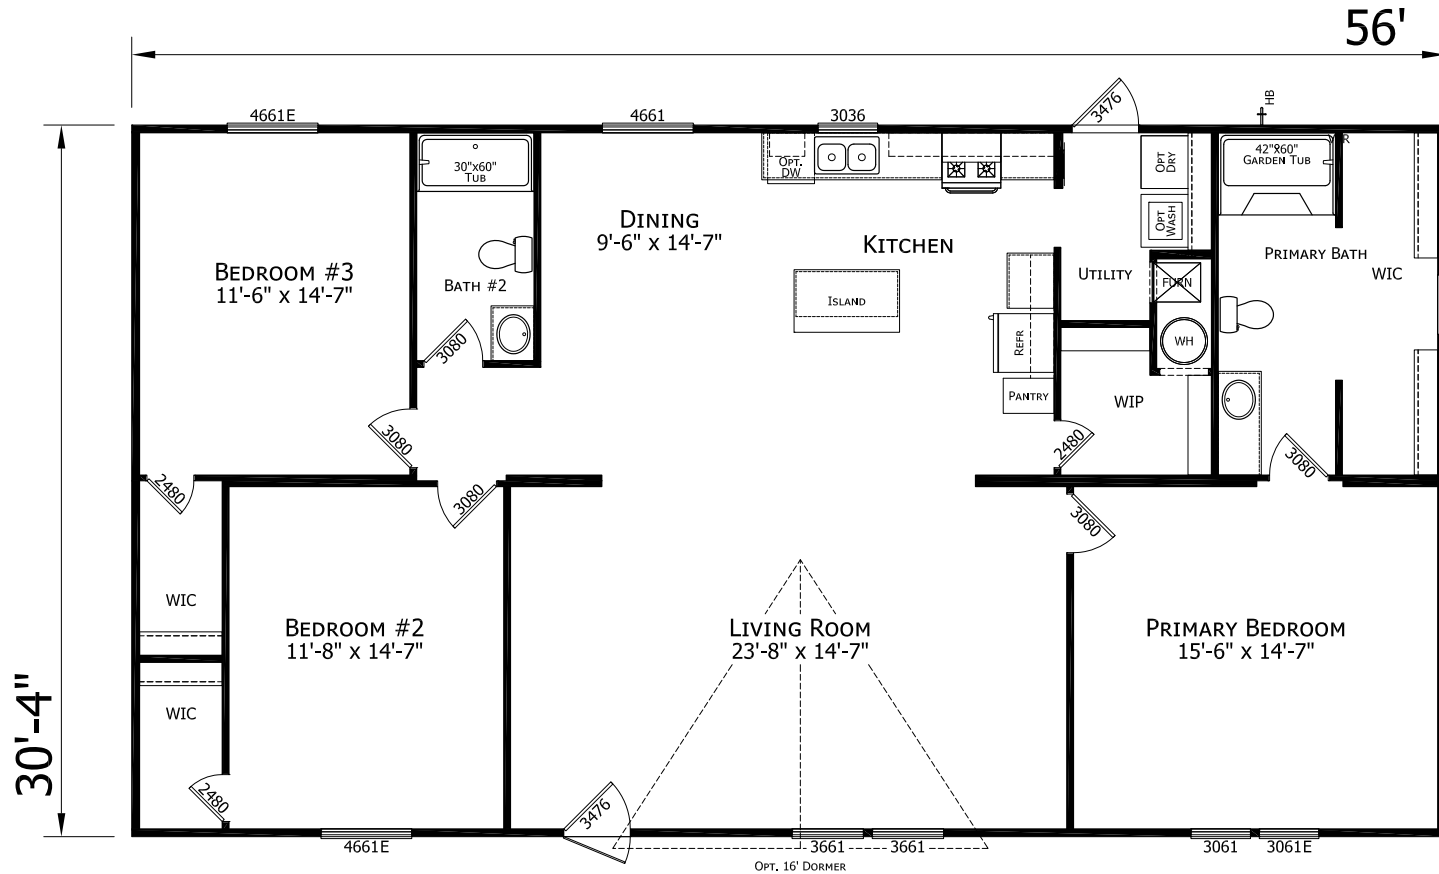

Grandy

Prime Series

1,699 SQ. FT. (Approximate) 3 Bedroom, 2 Bath

Last Updated: 11-9-22

CHAMPION HOMES CENTER
115 Titan Roberts Rd.
Lillington, NC 27546

FBHExpo.com | 1-800-504-3238

IMPORTANT: Champion Homes reserves the right to modify, cancel or substitute products or features of this event at any time without prior notice or obligation. Pictures and other promotional materials are representative and may depict or contain floor plans, square footages, elevations, options, upgrades, extra design features, decorations, floor coverings, specialty light fixtures, custom paint and wall coverings, window treatments, landscaping, sound and alarm systems, furnishings, appliances, and other designer/decorator features and amenities that are not included as part of the home and/or may not be available at all locations. Home, pricing and community information is subject to change, and homes to prior sale, at any time without notice or obligation. ©2020 Alta Cima Corp. All rights reserved.