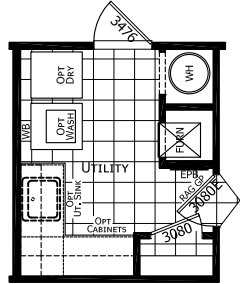

Grifton

Dutch Elite Housing Series

1,941 SQ. FT. (Approximate) 3 Bedroom, 2 Bath

Last Updated: 12-9-24

OPT UTILITY ROOM

OPT MASTER BATH

FACTORY EXPO HOME CENTERS
 115 Titan Roberts Rd.
 Lillington, NC 27546