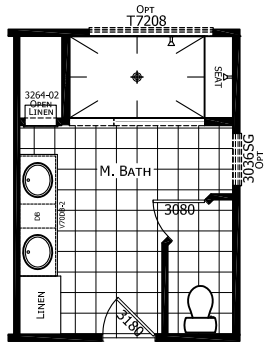

Grifton

Dutch Elite Housing Series

1,941 SQ. FT. (Approximate) 3 Bedroom, 2 Bath

Last Updated: 12-9-24

OPT UTILITY ROOM

OPT MASTER BATH

FACTORY EXPO HOME CENTERS
 115 Titan Roberts Rd.
 Lillington, NC 27546