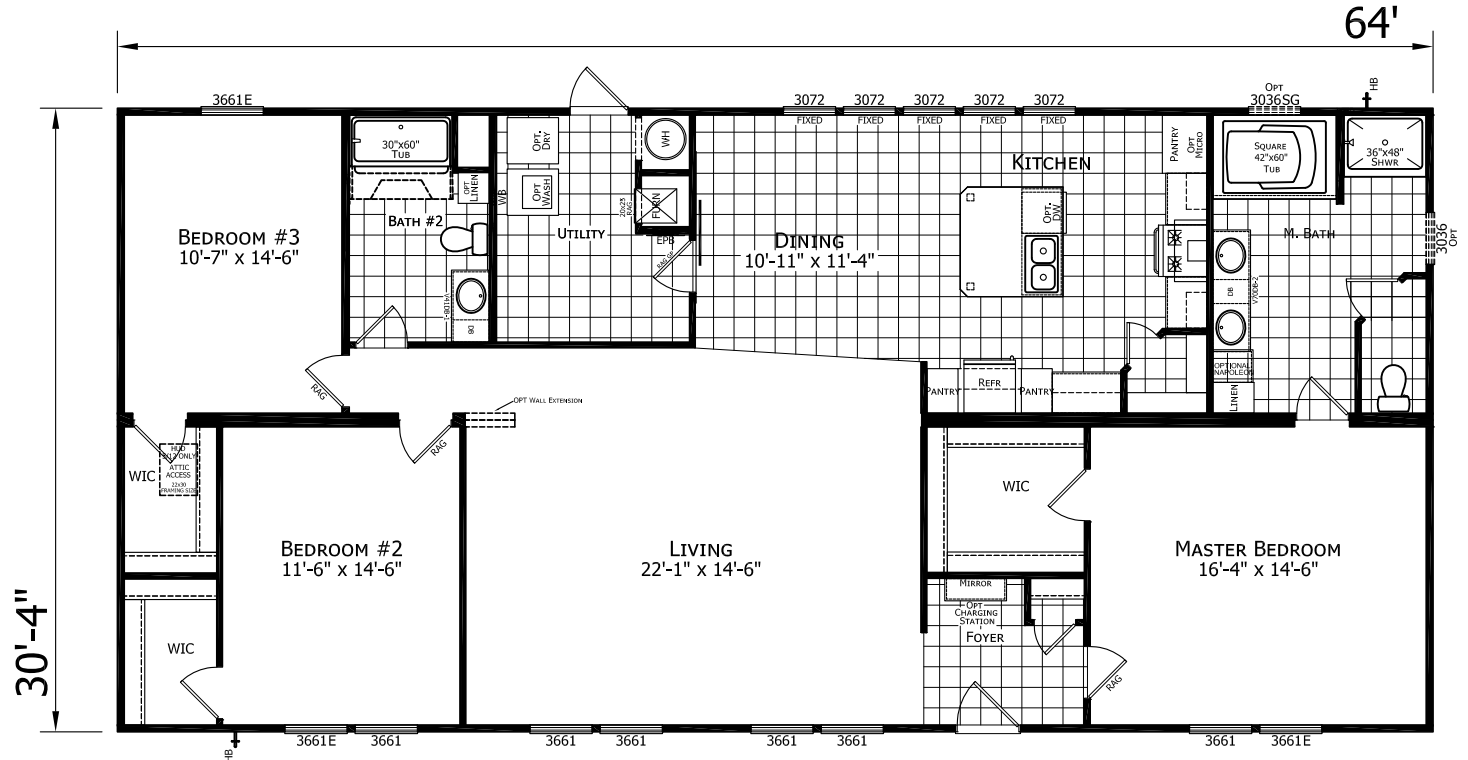

Grifton

Dutch Elite Housing Series

1,941 SQ. FT. (Approximate) 3 Bedroom, 2 Bath

Last Updated: 12-9-24

OPT UTILITY ROOM

OPT MASTER BATH

FACTORY EXPO HOME CENTERS
 115 Titan Roberts Rd.
 Lillington, NC 27546