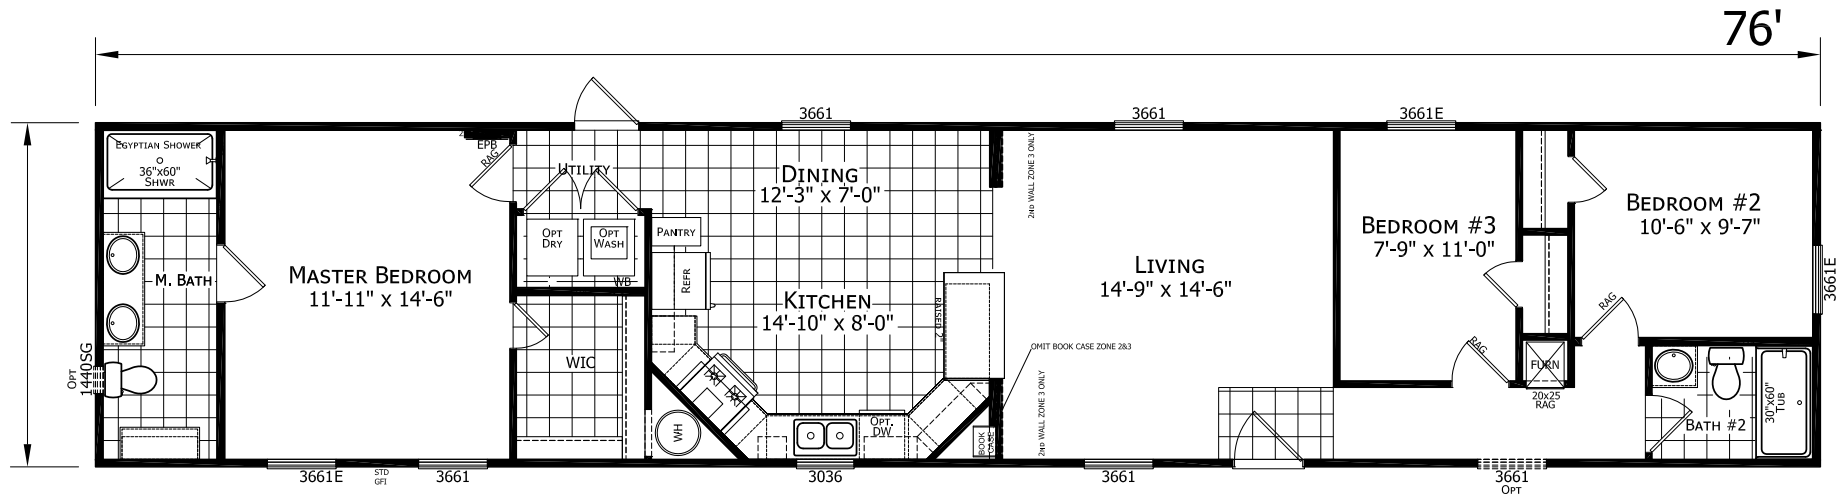

Kasteel Plus

Dutch Elite Housing Series

1,153 SQ. FT. (Approximate) 3 Bedroom, 2 Bath

Last Updated: 12-9-24

OPT GLAMOUR BATH

OPT 2 BEDROOM

FACTORY EXPO HOME CENTERS
115 Titan Roberts Rd.
Lillington, NC 27546

Loaded with contemporary features, the Kasteel Plus model includes the Big Country Value Package, ask your Housing Consultant for more details.

FBHExpo.com | 1-800-504-3238

IMPORTANT: Alta Cima Corp reserves the right to modify, cancel or substitute products or features of this event at any time without prior notice or obligation. Pictures and other promotional materials are representative and may depict or contain floor plans, square footages, elevations, options, upgrades, extra design features, decorations, floor coverings, specialty light fixtures, custom paint and wall coverings, window treatments, landscaping, sound and alarm systems, furnishings, appliances, and other designer/decorator features and amenities that are not included as part of the home and/or may not be available at all locations. Home, pricing and community information is subject to change, and homes to prior sale, at any time without notice or obligation. ©2020 Alta Cima Corp. All rights reserved.