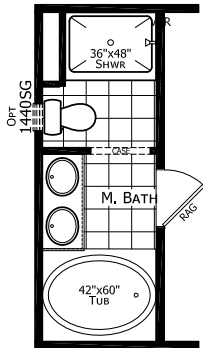

Kasteel Plus

Dutch Elite Housing Series

1,153 SQ. FT. (Approximate) 3 Bedroom, 2 Bath

Last Updated: 12-9-24

OPT GLAMOUR BATH

OPT 2 BEDROOM

FACTORY EXPO HOME CENTERS
115 Titan Roberts Rd.
Lillington, NC 27546

Loaded with contemporary features, the Kasteel Plus model includes the Big Country Value Package, ask your Housing Consultant for more details.

FBHExpo.com | 1-800-504-3238

IMPORTANT: Alta Cima Corp reserves the right to modify, cancel or substitute products or features of this event at any time without prior notice or obligation. Pictures and other promotional materials are representative and may depict or contain floor plans, square footages, elevations, options, upgrades, extra design features, decorations, floor coverings, specialty light fixtures, custom paint and wall coverings, window treatments, landscaping, sound and alarm systems, furnishings, appliances, and other designer/decorator features and amenities that are not included as part of the home and/or may not be available at all locations. Home, pricing and community information is subject to change, and homes to prior sale, at any time without notice or obligation. ©2020 Alta Cima Corp. All rights reserved.