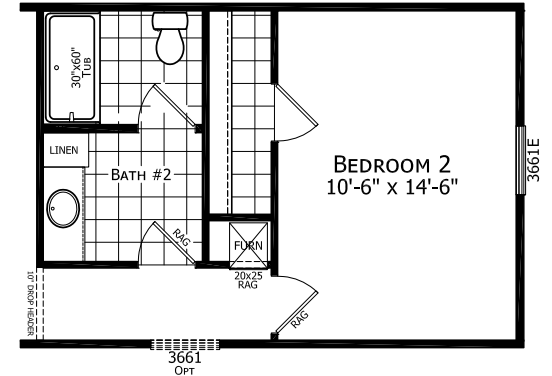

Kasteel Plus

Dutch Elite Housing Series

1,153 SQ. FT. (Approximate) 3 Bedroom, 2 Bath

Last Updated: 12-9-24

OPT GLAMOUR BATH

OPT 2 BEDROOM

FACTORY EXPO HOME CENTERS
115 Titan Roberts Rd.
Lillington, NC 27546

Loaded with contemporary features, the Kasteel Plus model includes the Big Country Value Package, ask your Housing Consultant for more details.

FBHExpo.com | 1-800-504-3238

IMPORTANT: Alta Cima Corp reserves the right to modify, cancel or substitute products or features of this event at any time without prior notice or obligation. Pictures and other promotional materials are representative and may depict or contain floor plans, square footages, elevations, options, upgrades, extra design features, decorations, floor coverings, specialty light fixtures, custom paint and wall coverings, window treatments, landscaping, sound and alarm systems, furnishings, appliances, and other designer/decorator features and amenities that are not included as part of the home and/or may not be available at all locations. Home, pricing and community information is subject to change, and homes to prior sale, at any time without notice or obligation. ©2020 Alta Cima Corp. All rights reserved.