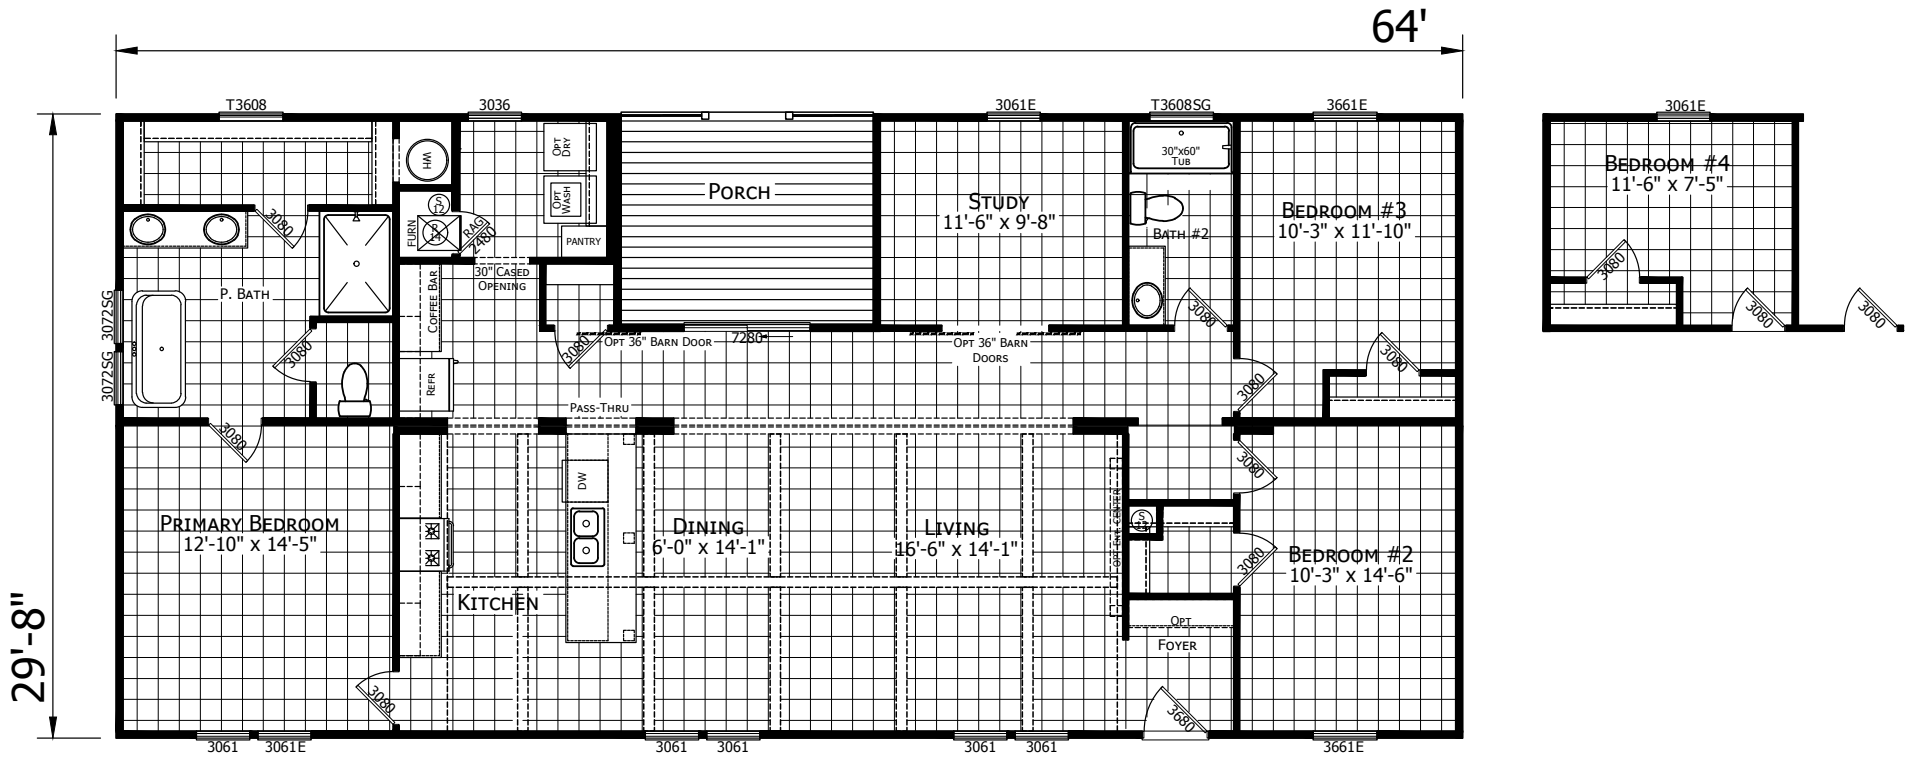

Katanga

Brave Series

1,899 SQ. FT. (Approximate) 4 Bedroom, 2 Bath

Last Updated: 8-15-24

CHAMPION HOMES CENTER
 115 Titan Roberts Rd.
 Lillington, NC 27546

FBHExpo.com | 1-800-504-3238

IMPORTANT: Champion Homes reserves the right to modify, cancel or substitute products or features of this event at any time without prior notice or obligation. Pictures and other promotional materials are representative and may depict or contain floor plans, square footages, elevations, options, upgrades, extra design features, decorations, floor coverings, specialty light fixtures, custom paint and wall coverings, window treatments, landscaping, sound and alarm systems, furnishings, appliances, and other designer/decorator features and amenities that are not included as part of the home and/or may not be available at all locations. Home, pricing and community information is subject to change, and homes to prior sale, at any time without notice or obligation. ©2020 Champion Homes. All rights reserved.