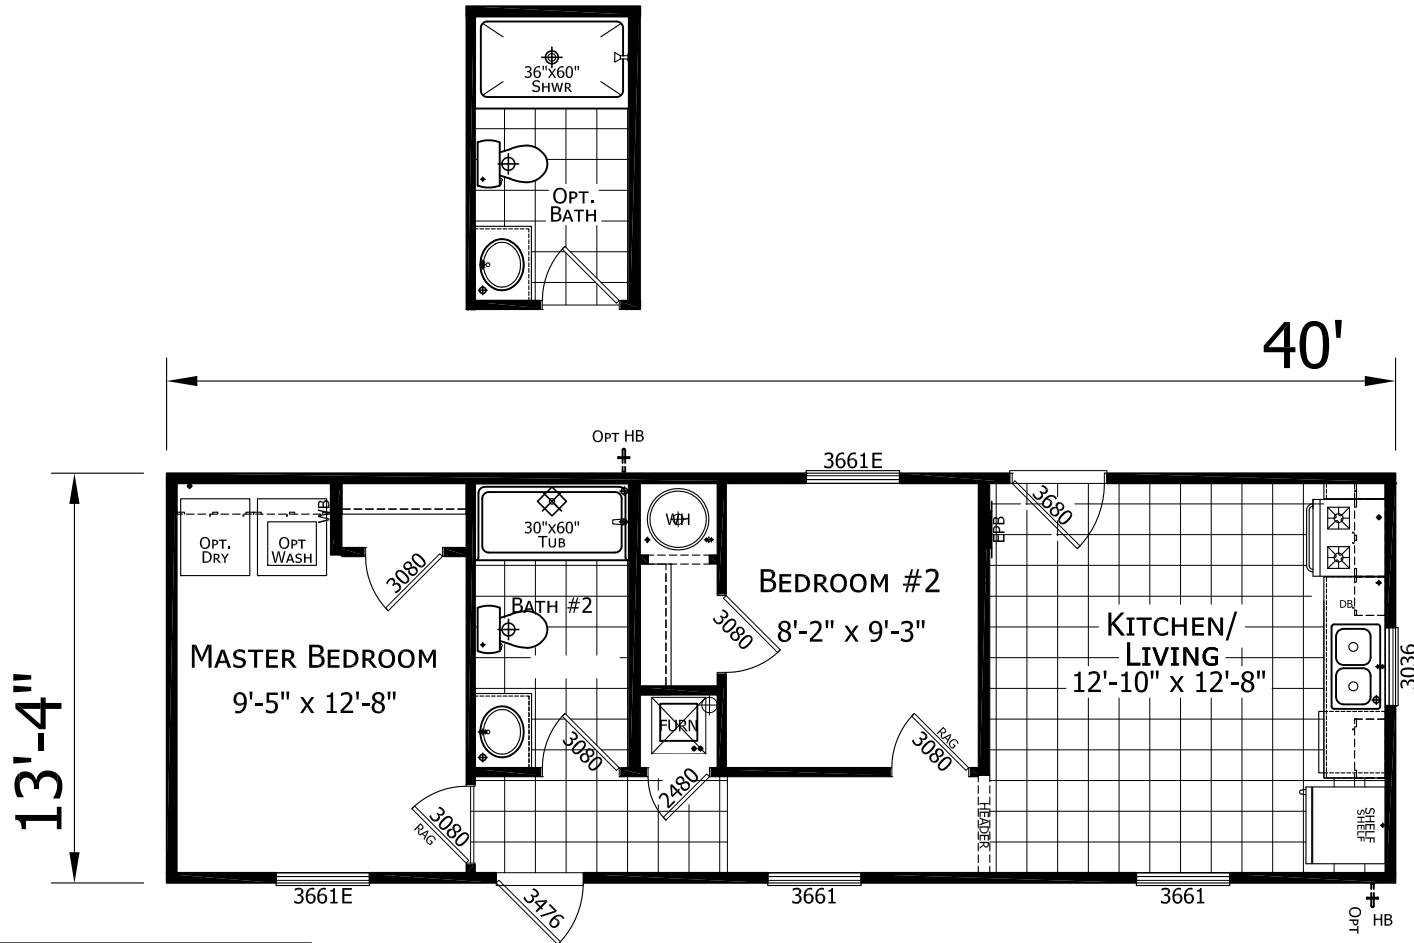

# Lorlie

Dutch Elite Housing Series

533 SQ. FT. (Approximate) 2 Bedroom, 1 Bath

Last Updated: 12-9-24

**FACTORY EXPO HOME CENTERS**  
 115 Titan Roberts Rd.  
 Lillington, NC 27546

**FBHExpo.com | 1-800-504-3238**