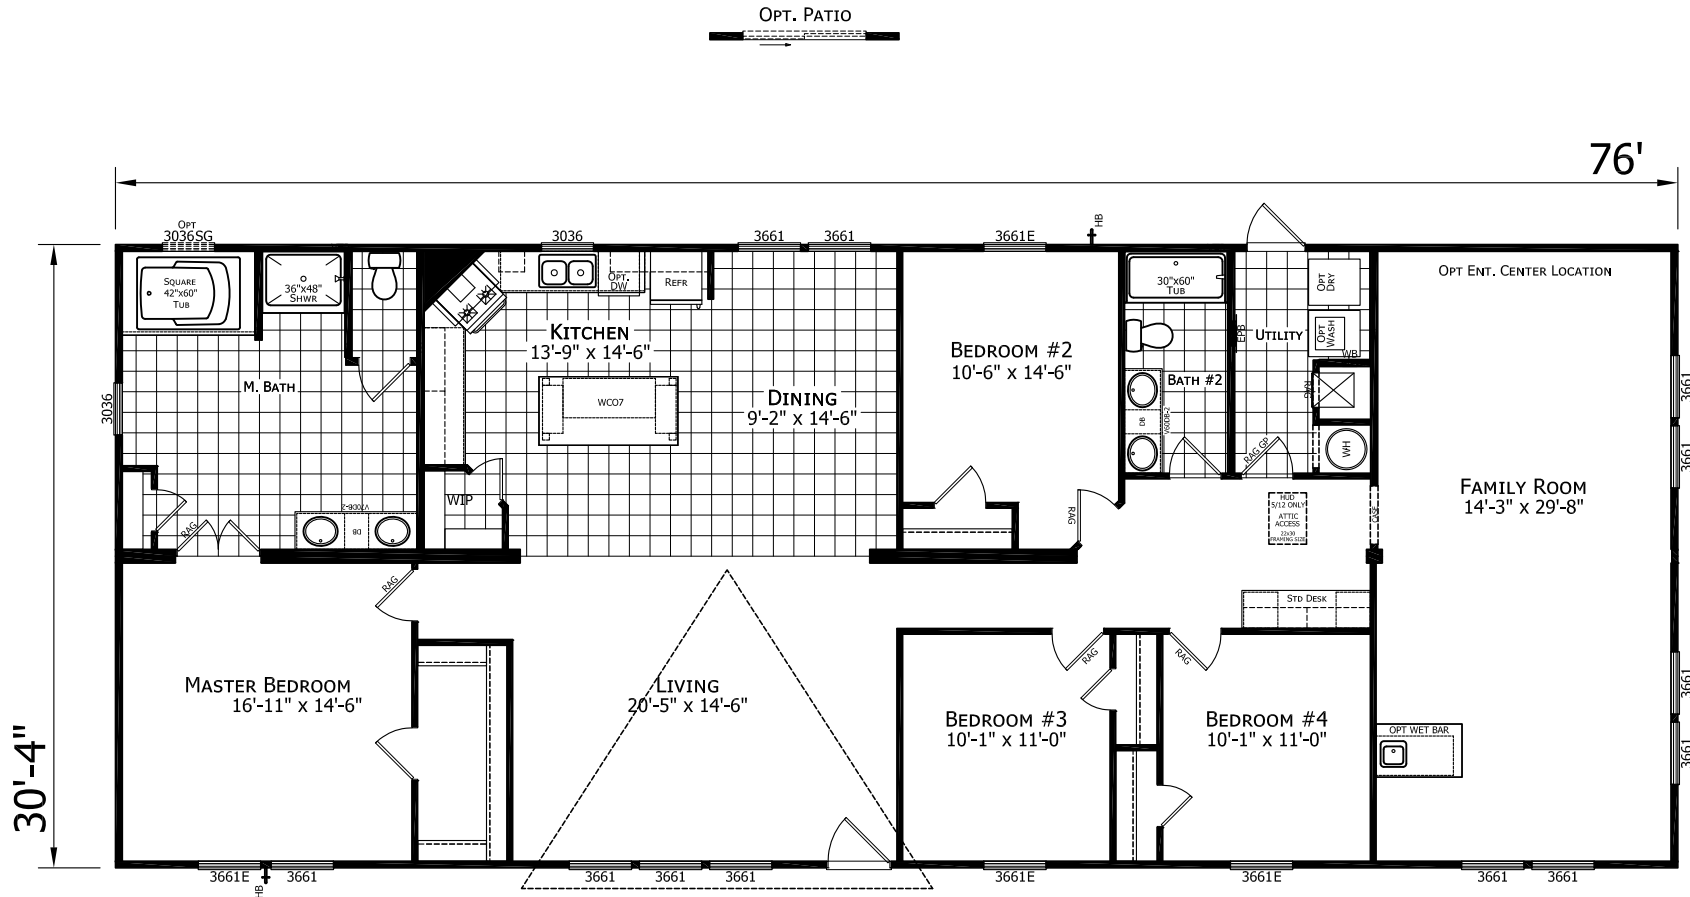

Lynhurst

Dutch Elite Housing Series

2,305 SQ. FT. (Approximate) 4 Bedroom, 2 Bath

Last Updated: 12-9-24

FACTORY EXPO HOME CENTERS
115 Titan Roberts Rd.
Lillington, NC 27546

FBHExpo.com | 1-800-504-3238

IMPORTANT: Alta Cima Corp reserves the right to modify, cancel or substitute products or features of this event at any time without prior notice or obligation. Pictures and other promotional materials are representative and may depict or contain floor plans, square footages, elevations, options, upgrades, extra design features, decorations, floor coverings, specialty light fixtures, custom paint and wall coverings, window treatments, landscaping, sound and alarm systems, furnishings, appliances, and other designer/decorator features and amenities that are not included as part of the home and/or may not be available at all locations. Home, pricing and community information is subject to change, and homes to prior sale, at any time without notice or obligation. ©2020 Alta Cima Corp. All rights reserved.