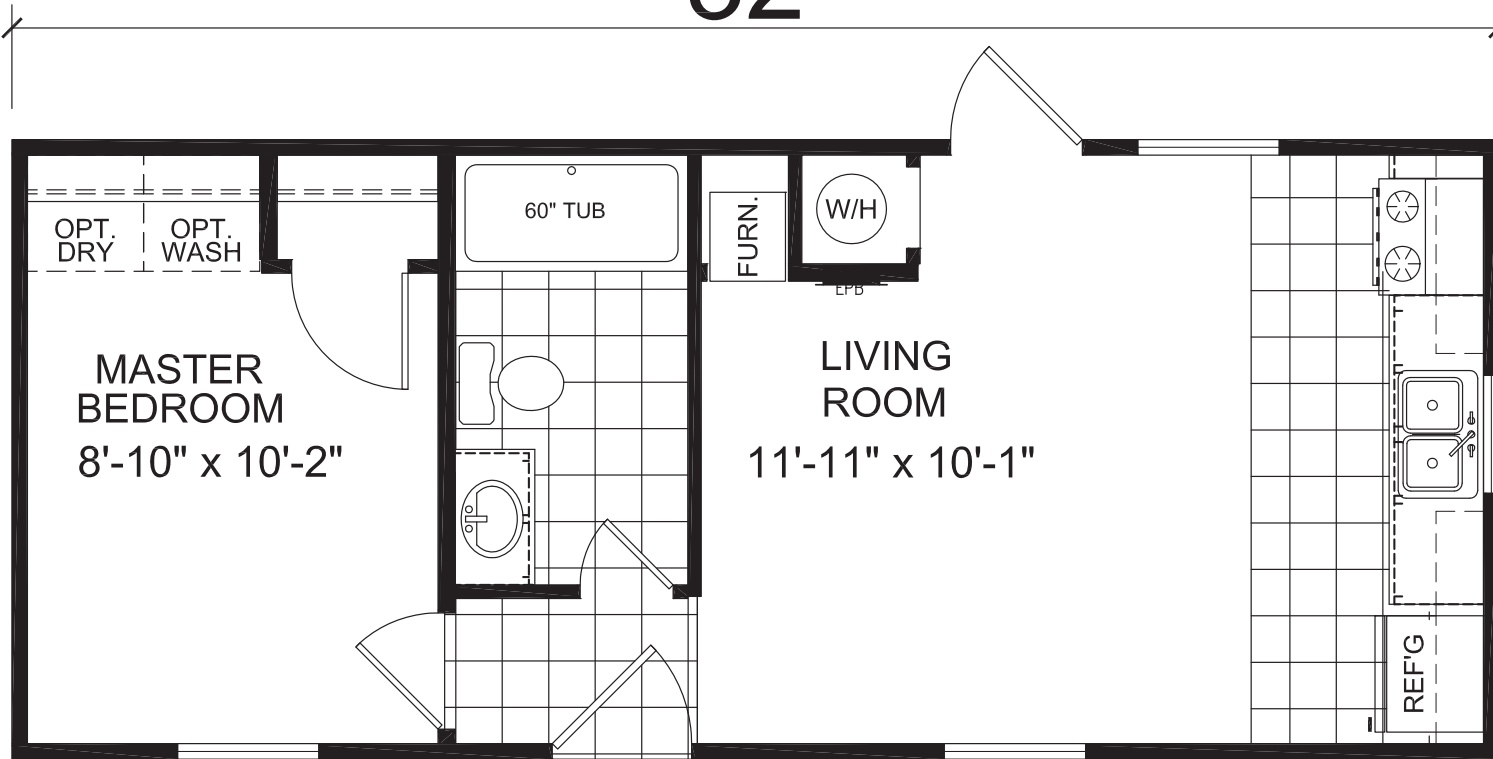

Micro

Dutch Elite Housing Series

Factory Expo
 "Factory Direct Pricing" HOME CENTERS

1 Bedroom, 1 Bath
Approx. 427 Sq. Ft.

Last Updated: 9-1-16

32'

13'-4"

*Special Value Home, Limit 1 per customer