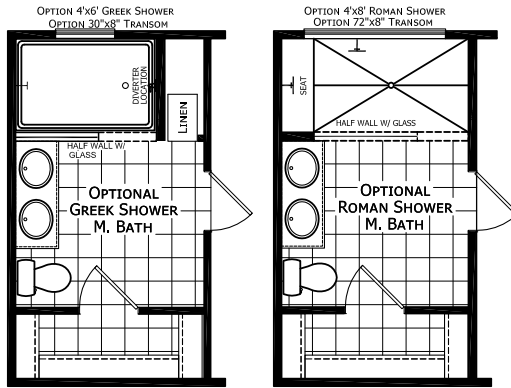

Royal Oak

Dutch Elite Housing Series

1,153 SQ. FT. (Approximate) 3 Bedroom, 2 Bath

Last Updated: 12-9-24

FACTORY EXPO HOME CENTERS
115 Titan Roberts Rd.
Lillington, NC 27546

FBHExpo.com | 1-800-504-3238

IMPORTANT: Alta Cima Corp reserves the right to modify, cancel or substitute products or features of this event at any time without prior notice or obligation. Pictures and other promotional materials are representative and may depict or contain floor plans, square footages, elevations, options, upgrades, extra design features, decorations, floor coverings, specialty light fixtures, custom paint and wall coverings, window treatments, landscaping, sound and alarm systems, furnishings, appliances, and other designer/decorator features and amenities that are not included as part of the home and/or may not be available at all locations. Home, pricing and community information is subject to change, and homes to prior sale, at any time without notice or obligation. ©2020 Alta Cima Corp. All rights reserved.