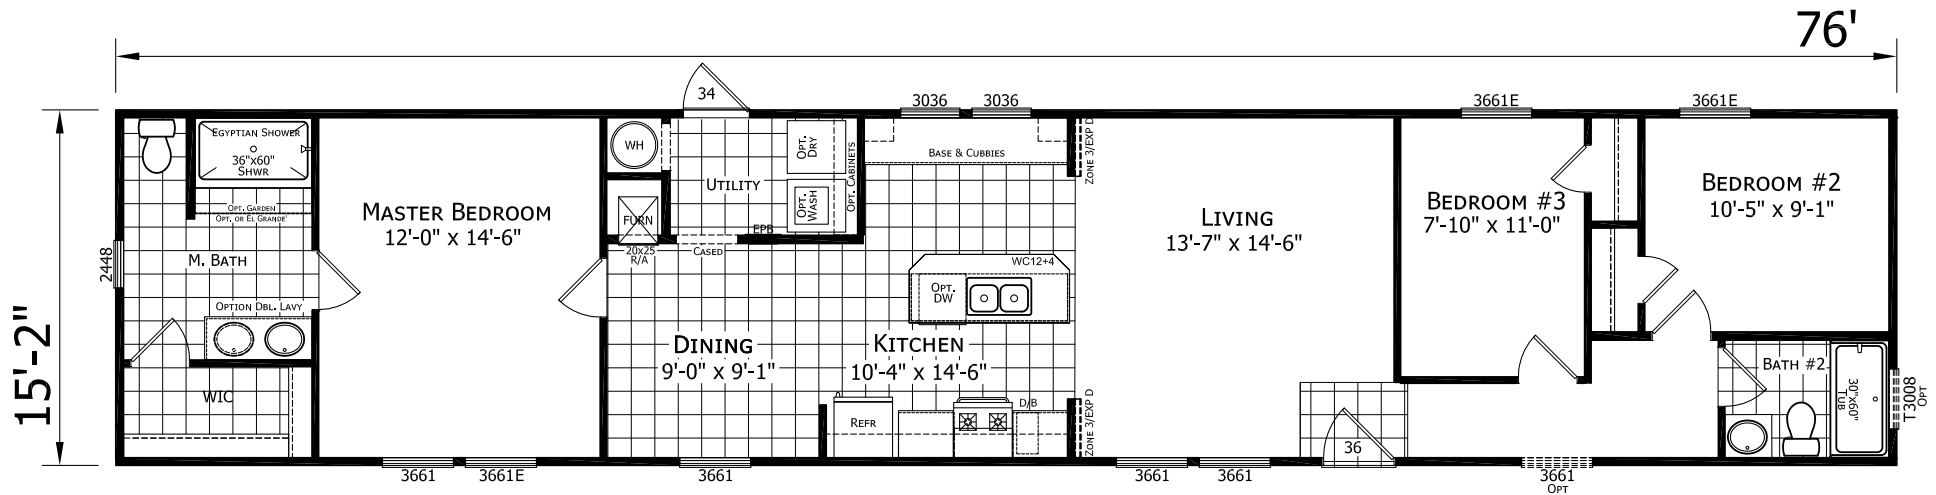

Royal Oak

Dutch Elite Housing Series

1,153 SQ. FT. (Approximate) 3 Bedroom, 2 Bath

Last Updated: 12-9-24

FACTORY EXPO HOME CENTERS
115 Titan Roberts Rd.
Lillington, NC 27546

FBHExpo.com | 1-800-504-3238

IMPORTANT: Alta Cima Corp reserves the right to modify, cancel or substitute products or features of this event at any time without prior notice or obligation. Pictures and other promotional materials are representative and may depict or contain floor plans, square footages, elevations, options, upgrades, extra design features, decorations, floor coverings, specialty light fixtures, custom paint and wall coverings, window treatments, landscaping, sound and alarm systems, furnishings, appliances, and other designer/decorator features and amenities that are not included as part of the home and/or may not be available at all locations. Home, pricing and community information is subject to change, and homes to prior sale, at any time without notice or obligation. ©2020 Alta Cima Corp. All rights reserved.