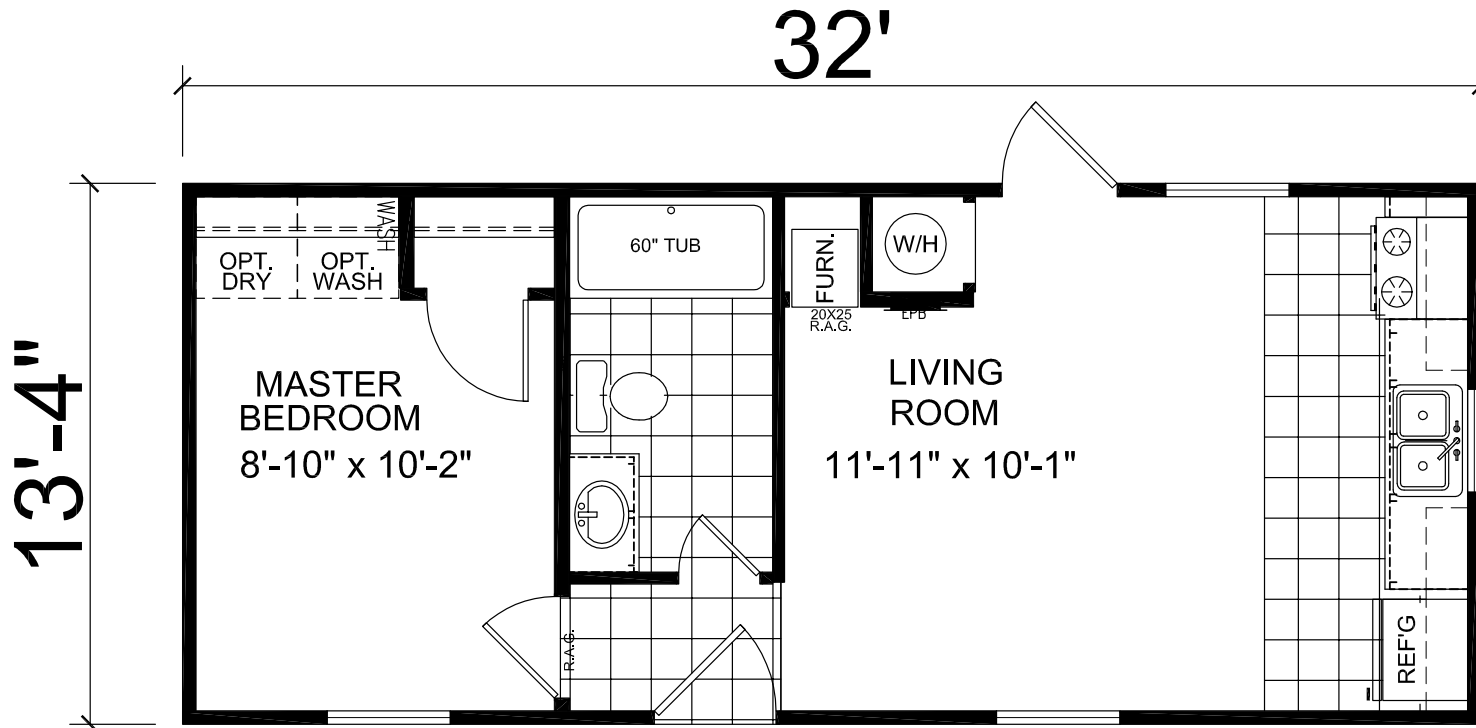

Thrifty 1

Dutch Elite Housing Series

Factory Expo

"Factory Direct Pricing" HOME CENTERS

1 Bedroom, 1 Bath
Approx. 427 Sq. Ft.

Last Updated: 7-30-20

*Special Value Home, Limit 1 per Customer

I authorize Factory Expo Homes to build my house, per this plan.