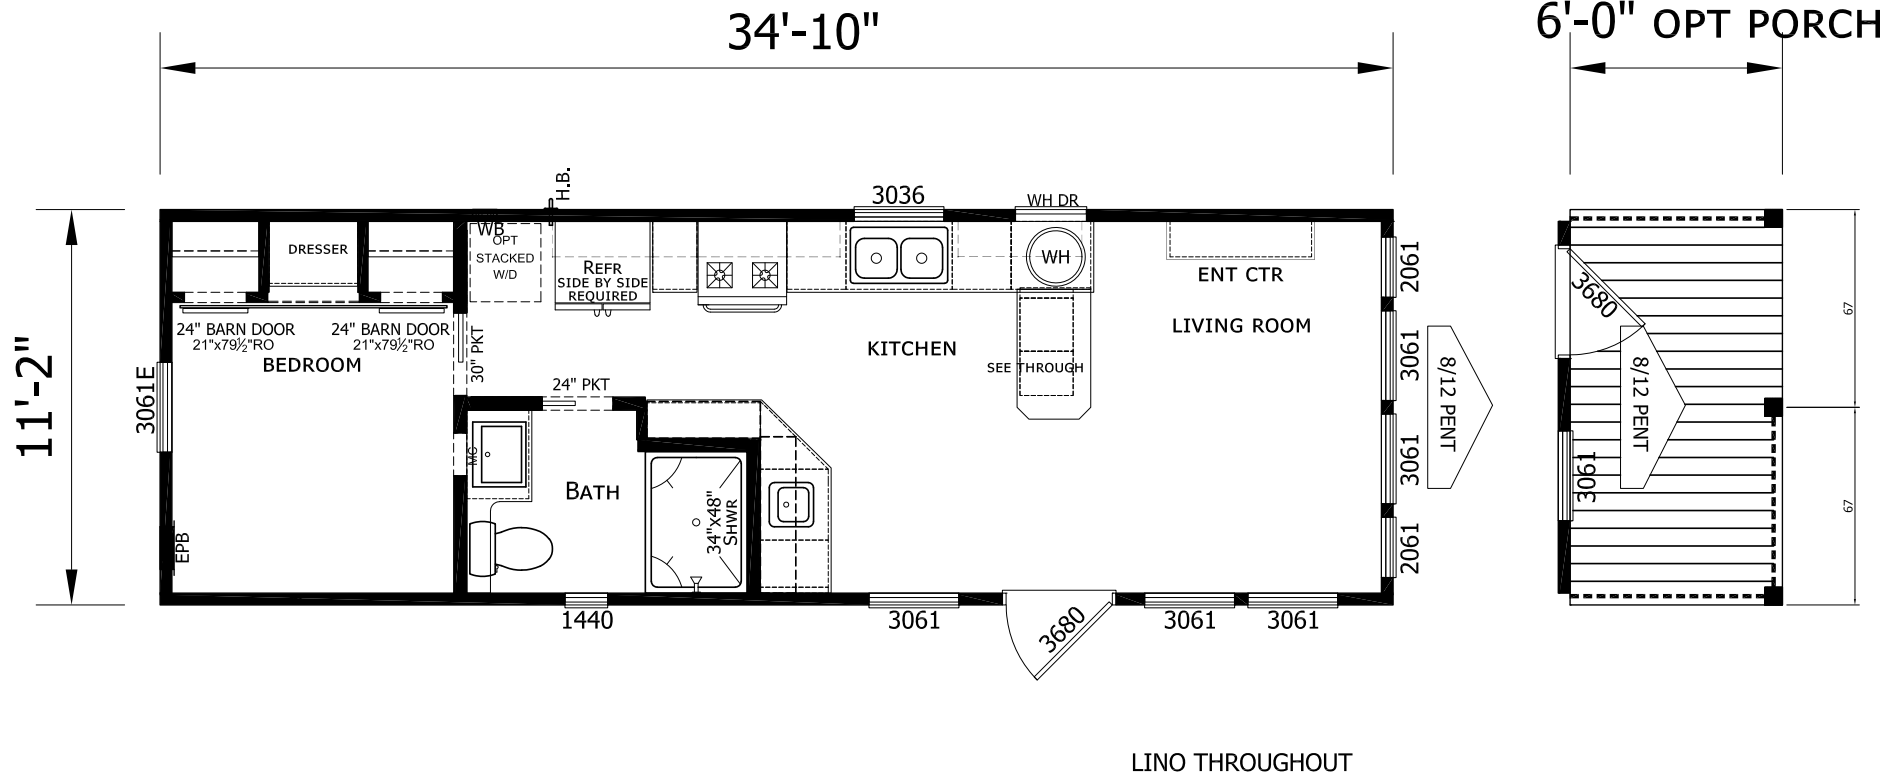

Robyn

Athens Park Series

399 SQ. FT. (Approximate) 1 Bedroom, 1 Bath

Last Updated: 6-5-23

CHAMPION HOMES CENTER
 115 Titan Roberts Rd.
 Lillington, NC 27546

LT.ParkModelsDirect.com | 1-800-983-0262

IMPORTANT: Champion Homes reserves the right to modify, cancel or substitute products or features of this event at any time without prior notice or obligation. Pictures and other promotional materials are representative and may depict or contain floor plans, square footages, elevations, options, upgrades, extra design features, decorations, floor coverings, specialty light fixtures, custom paint and wall coverings, window treatments, landscaping, sound and alarm systems, furnishings, appliances, and other designer/decorator features and amenities that are not included as part of the home and/or may not be available at all locations. Home, pricing and community information is subject to change, and homes to prior sale, at any time without notice or obligation. ©2020 Champion Homes. All rights reserved.