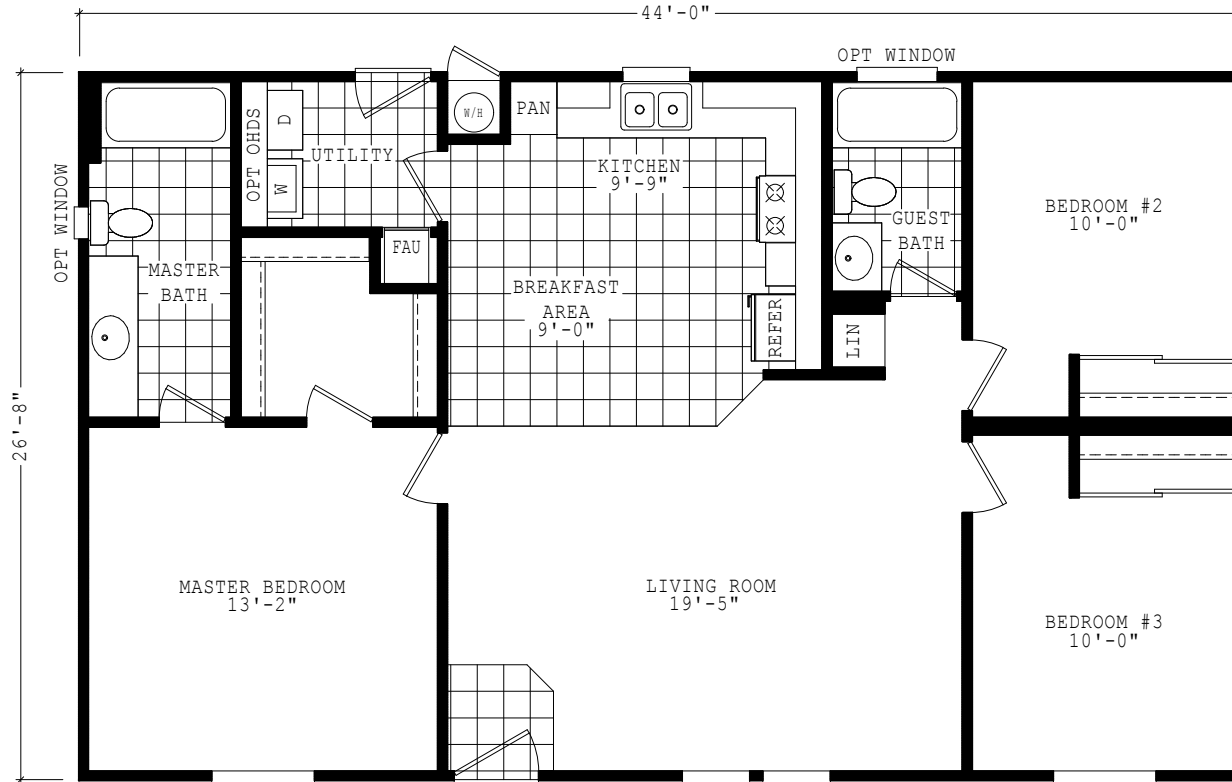

Almo

Durango Limited Series

1,173 SQ. FT. (Approximate) 3 Bedrooms, 2 Baths

Last Updated: 7-25-23

FACTORY SELECT HOMES
8610 E. Main Street
Mesa, AZ 85207

FactorySelectMobileHomes.com | 1-800-670-1464

IMPORTANT: Alta Cima Corp reserves the right to modify, cancel or substitute products or features of this event at any time without prior notice or obligation. Pictures and other promotional materials are representative and may depict or contain floor plans, square footages, elevations, options, upgrades, extra design features, decorations, floor coverings, specialty light fixtures, custom paint and wall coverings, window treatments, landscaping, sound and alarm systems, furnishings, appliances, and other designer/decorator features and amenities that are not included as part of the home and/or may not be available at all locations. Home, pricing and community information is subject to change, and homes to prior sale, at any time without notice or obligation. ©2020 Alta Cima Corp. All rights reserved.