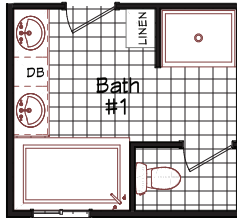

Ancram

Coronado Series

1,600 SQ. FT. (Approximate) 3 Bedrooms, 2 Baths

Last Updated: 9-9-22

Alternate Kitchen

Optional Glamor Bath

FACTORY SELECT HOMES
8610 E. Main Street
Mesa, AZ 85207

FactorySelectMobileHomes.com | 1-800-670-1464