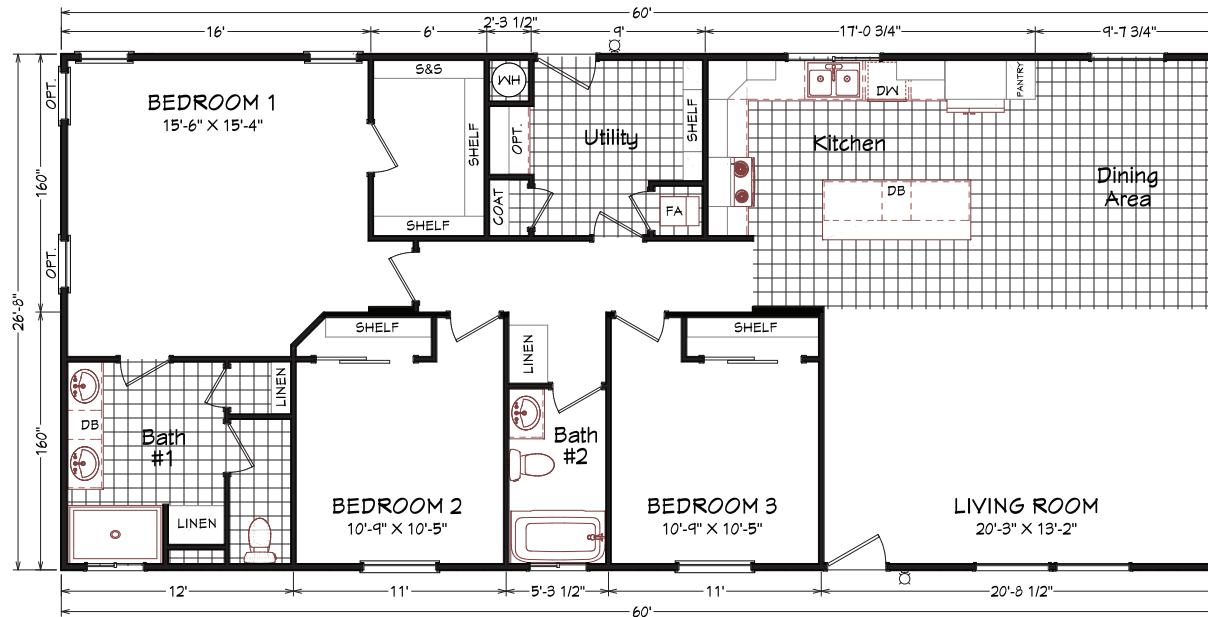

Ancram

Coronado Series

1,600 SQ. FT. (Approximate) 3 Bedrooms, 2 Baths

Last Updated: 9-9-22

Alternate Kitchen

Optional Glamor Bath

FACTORY SELECT HOMES
8610 E. Main Street
Mesa, AZ 85207

FactorySelectMobileHomes.com | 1-800-670-1464