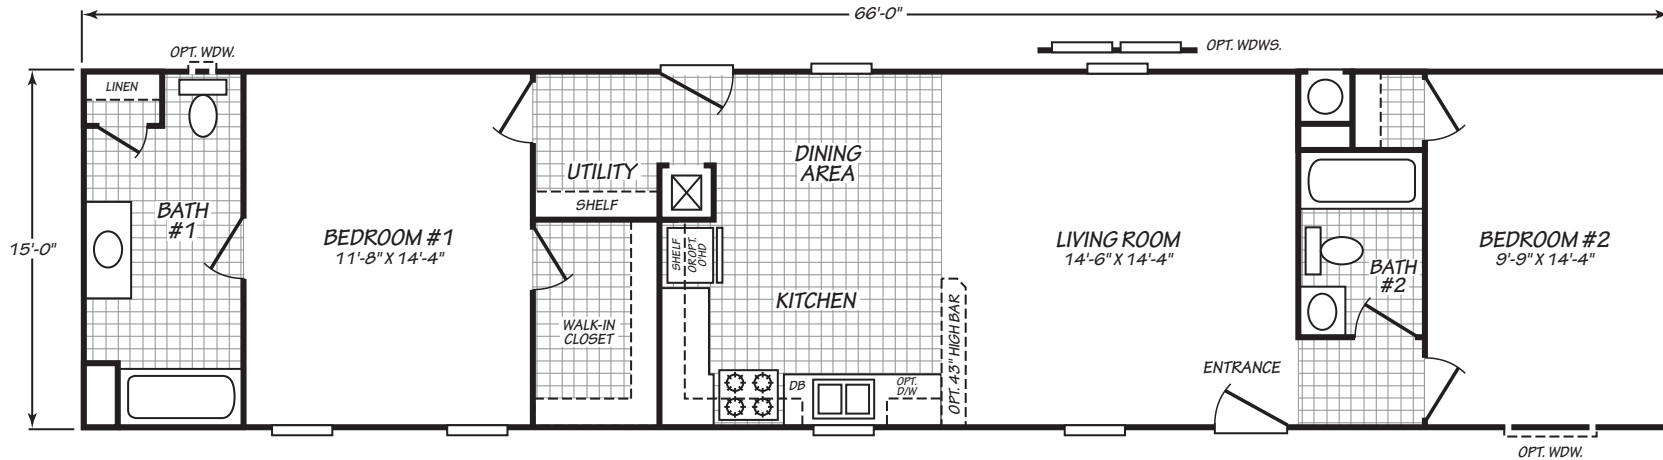

# Ansley

Canyon Lake Series

990 SQ. FT. (Approximate) 2 Bedrooms, 2 Baths

Last Updated: 10-11-24

**FACTORY SELECT HOMES**  
8610 E. Main Street  
Mesa, AZ 85207

**FactorySelectMobileHomes.com | 1-800-670-1464**