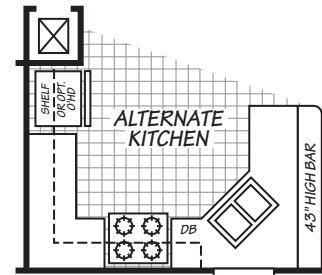

# Ansley

Canyon Lake Series

990 SQ. FT. (Approximate) 2 Bedrooms, 2 Baths

Last Updated: 10-11-24

**FACTORY SELECT HOMES**  
8610 E. Main Street  
Mesa, AZ 85207

**FactorySelectMobileHomes.com | 1-800-670-1464**