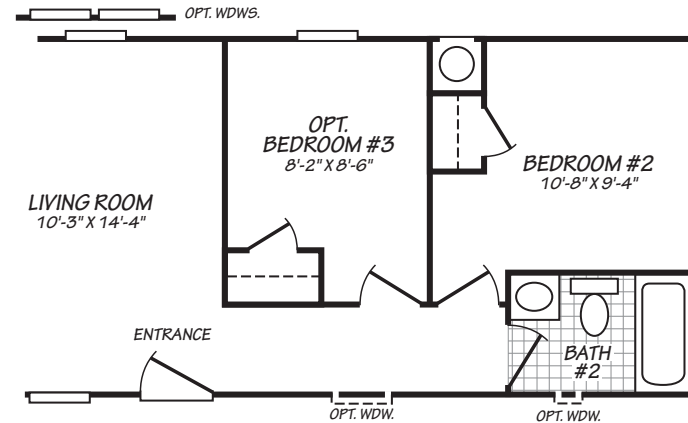

# Ansley

Canyon Lake Series

990 SQ. FT. (Approximate) 2 Bedrooms, 2 Baths

Last Updated: 10-11-24

**FACTORY SELECT HOMES**  
8610 E. Main Street  
Mesa, AZ 85207

**FactorySelectMobileHomes.com | 1-800-670-1464**