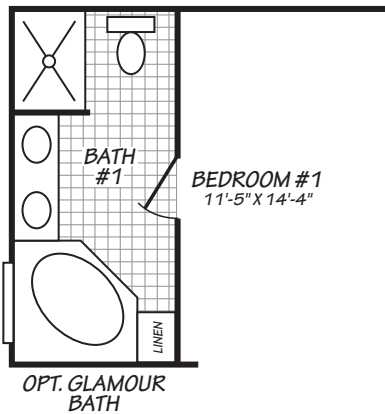

# Ansley

Canyon Lake Series

990 SQ. FT. (Approximate) 2 Bedrooms, 2 Baths

Last Updated: 10-11-24

**FACTORY SELECT HOMES**  
8610 E. Main Street  
Mesa, AZ 85207

**FactorySelectMobileHomes.com | 1-800-670-1464**