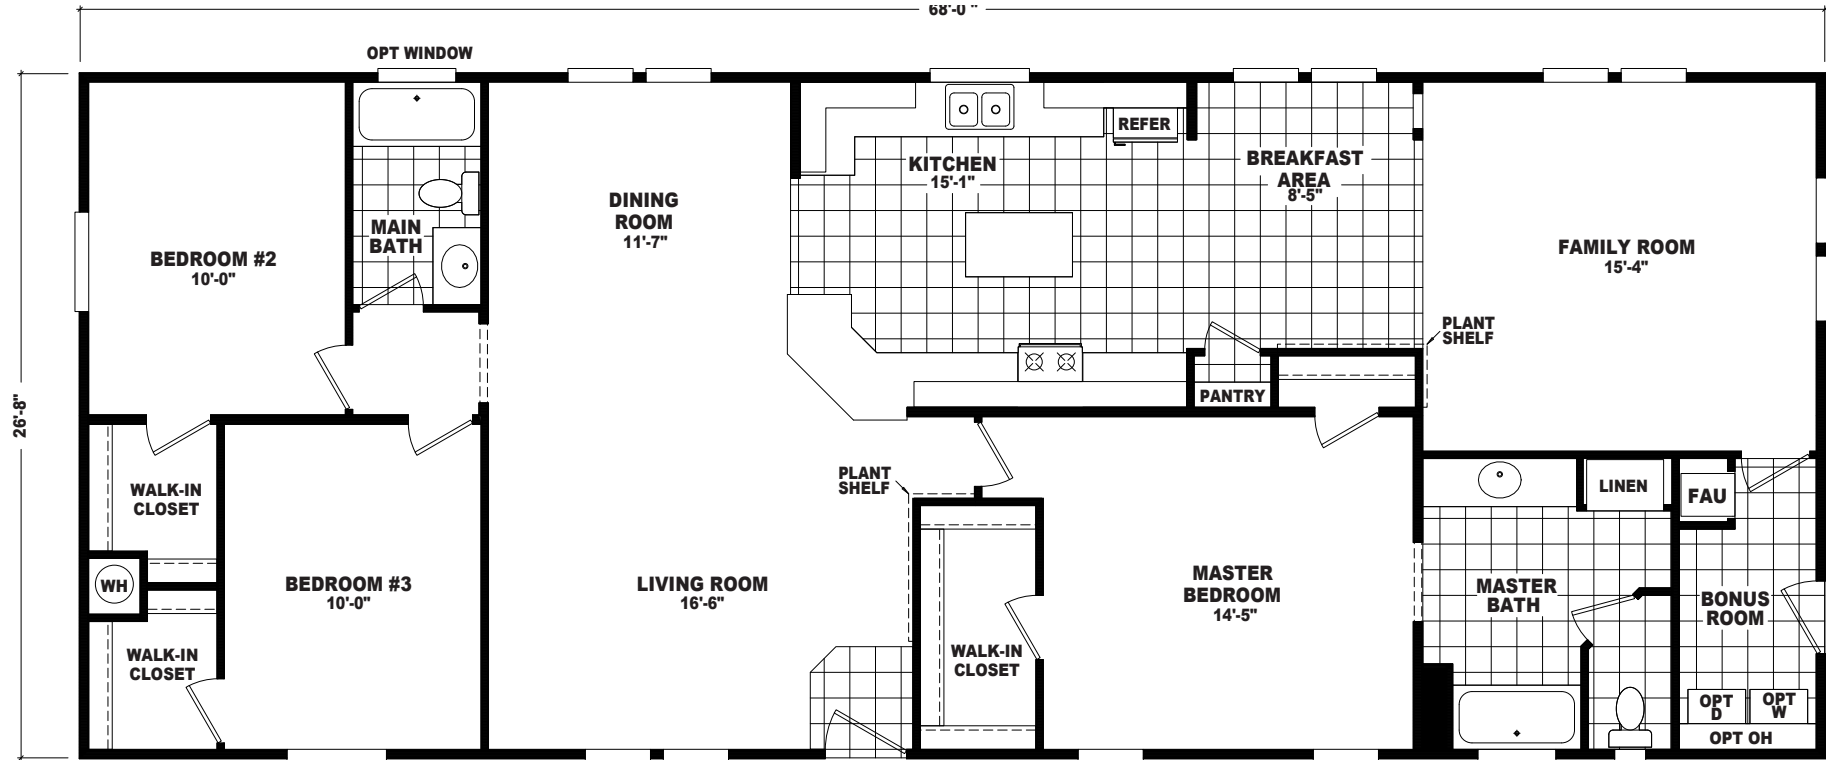

# FactorySelectHomes

3 Bedroom, 2 Bath  
Approx. 1,813 Sq. Ft.

Last Updated: 1-13-17

OPT FLASH BATH

• Flagstaff

FactorySelectHomes  
○ Mesa

**Factory Select Homes**  
8610 E. Main Street  
Mesa, Arizona 85207