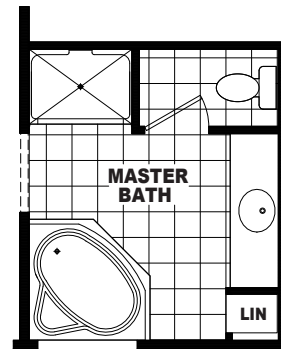

# FactorySelectHomes

3 Bedroom, 2 Bath  
Approx. 1,813 Sq. Ft.

Last Updated: 1-13-17

OPT FLASH BATH

• Flagstaff

FactorySelectHomes  
○ Mesa

**Factory Select Homes**  
8610 E. Main Street  
Mesa, Arizona 85207