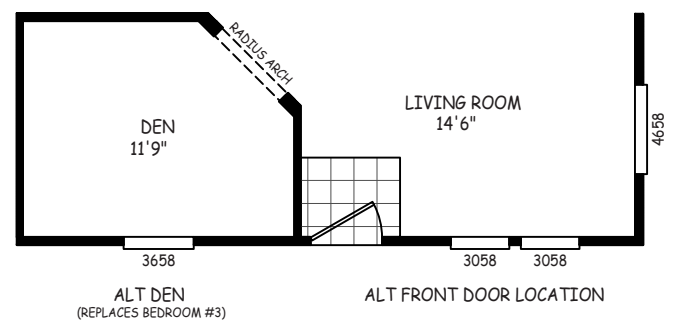

Arvada

Laurel Manor Series 

FactorySelectHomes

3 Bedroom, 2 Bath
Approx. 1,037 Sq. Ft.

Last Updated: 10-30-17

• Flagstaff

© Mesa

Factory Select Homes
8610 E. Main Street
Mesa, Arizona 85207