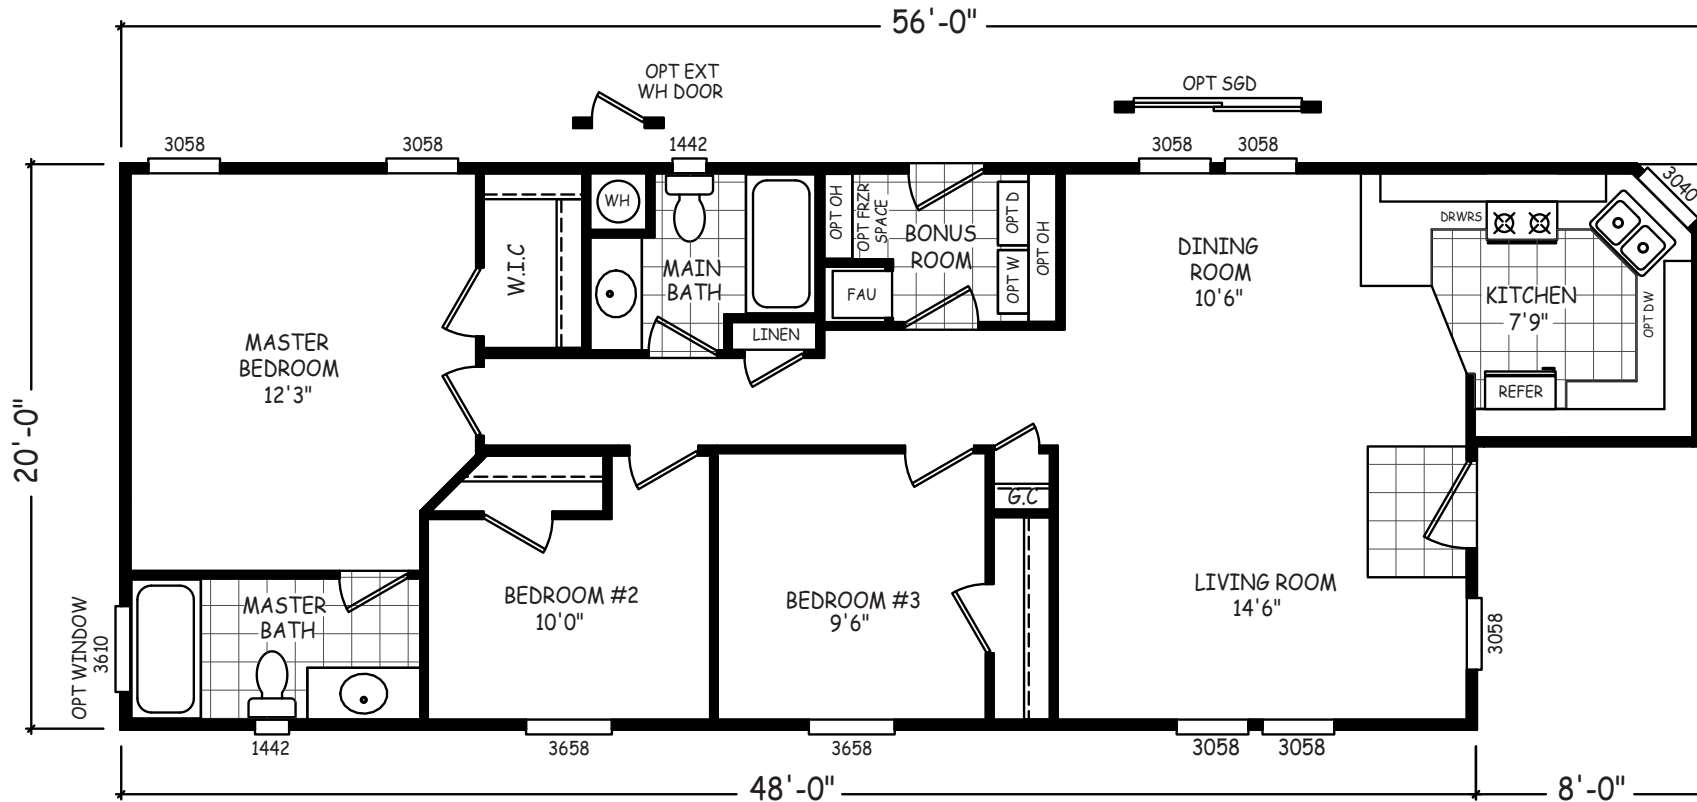

Arvada

Laurel Manor Series 

FactorySelectHomes

3 Bedroom, 2 Bath
Approx. 1,037 Sq. Ft.

Last Updated: 10-30-17

• Flagstaff

© Mesa

Factory Select Homes
8610 E. Main Street
Mesa, Arizona 85207